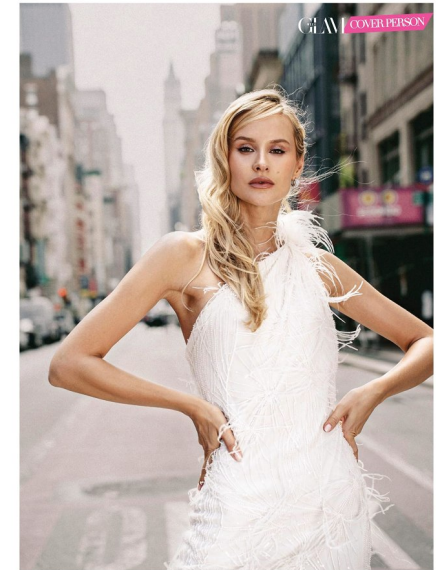

FENTON

MODEL MANAGEMENT

13 / www.glamweek.net

NASTYA

Height: 5'11" Dress: 2 US Bust: 34" Waist: 24" Hips: 36" Shoes: 10 US Hair: Blonde Eyes: Green

FENTON

MODEL MANAGEMENT

NASTYA

Height: 5'11" Dress: 2 US Bust: 34" Waist: 24" Hips: 36" Shoes: 10 US Hair: Blonde Eyes: Green

FENTON

MODEL MANAGEMENT

NASTYA

Height: 5'11" Dress: 2 US Bust: 34" Waist: 24" Hips: 36" Shoes: 10 US Hair: Blonde Eyes: Green

FENTON
MODEL MANAGEMENT

NASTYA

Height: 5'11" Dress: 2 US Bust: 34" Waist: 24" Hips: 36" Shoes: 10 US Hair: Blonde Eyes: Green