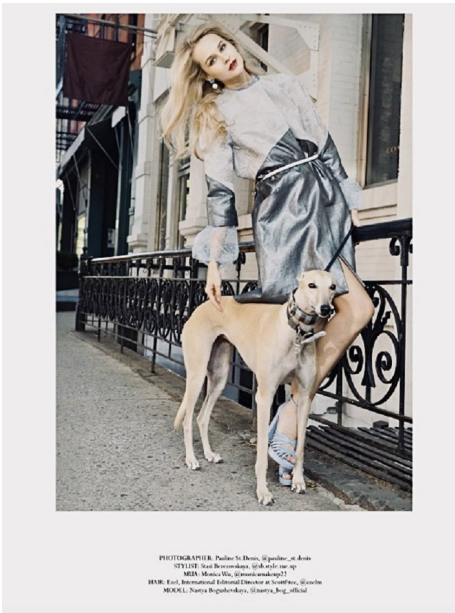

FENTON

MODEL MANAGEMENT

13 / www.glamweek.net

NASTYA

Height: 5'11" Dress: 2 US Bust: 34" Waist: 24" Hips: 36" Shoes: 10 US Hair: Blonde Eyes: Green

FENTON

MODEL MANAGEMENT

NASTYA

Height: 5'11" Dress: 2 US Bust: 34" Waist: 24" Hips: 36" Shoes: 10 US Hair: Blonde Eyes: Green

FENTON

MODEL MANAGEMENT

NASTYA

Height: 5'11" Dress: 2 US Bust: 34" Waist: 24" Hips: 36" Shoes: 10 US Hair: Blonde Eyes: Green

FENTON
MODEL MANAGEMENT

NASTYA

Height: 5'11" Dress: 2 US Bust: 34" Waist: 24" Hips: 36" Shoes: 10 US Hair: Blonde Eyes: Green