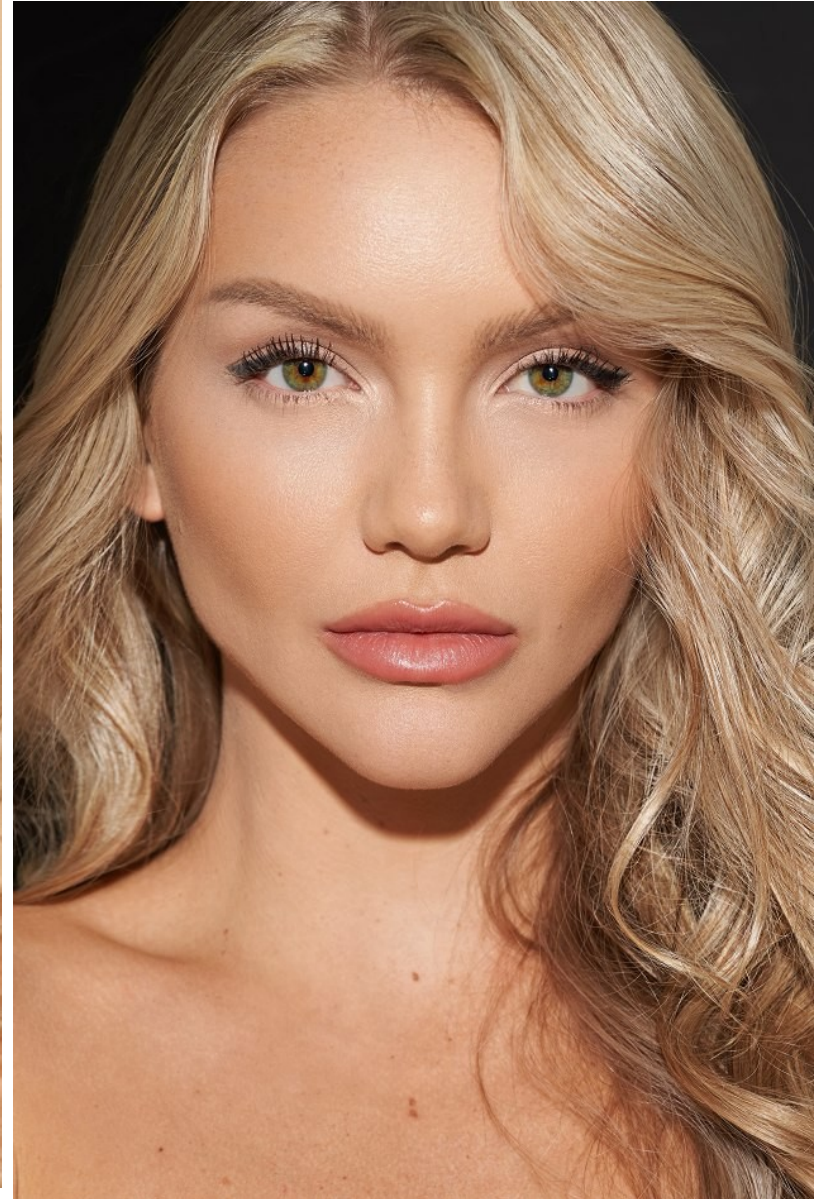

FENTON
MODEL MANAGEMENT

Height: 5'10.5" Dress: 2 US Bust: 34" Waist: 24.5" Hips: 33" Shoes: 9 US Hair: Blonde Eyes: Green