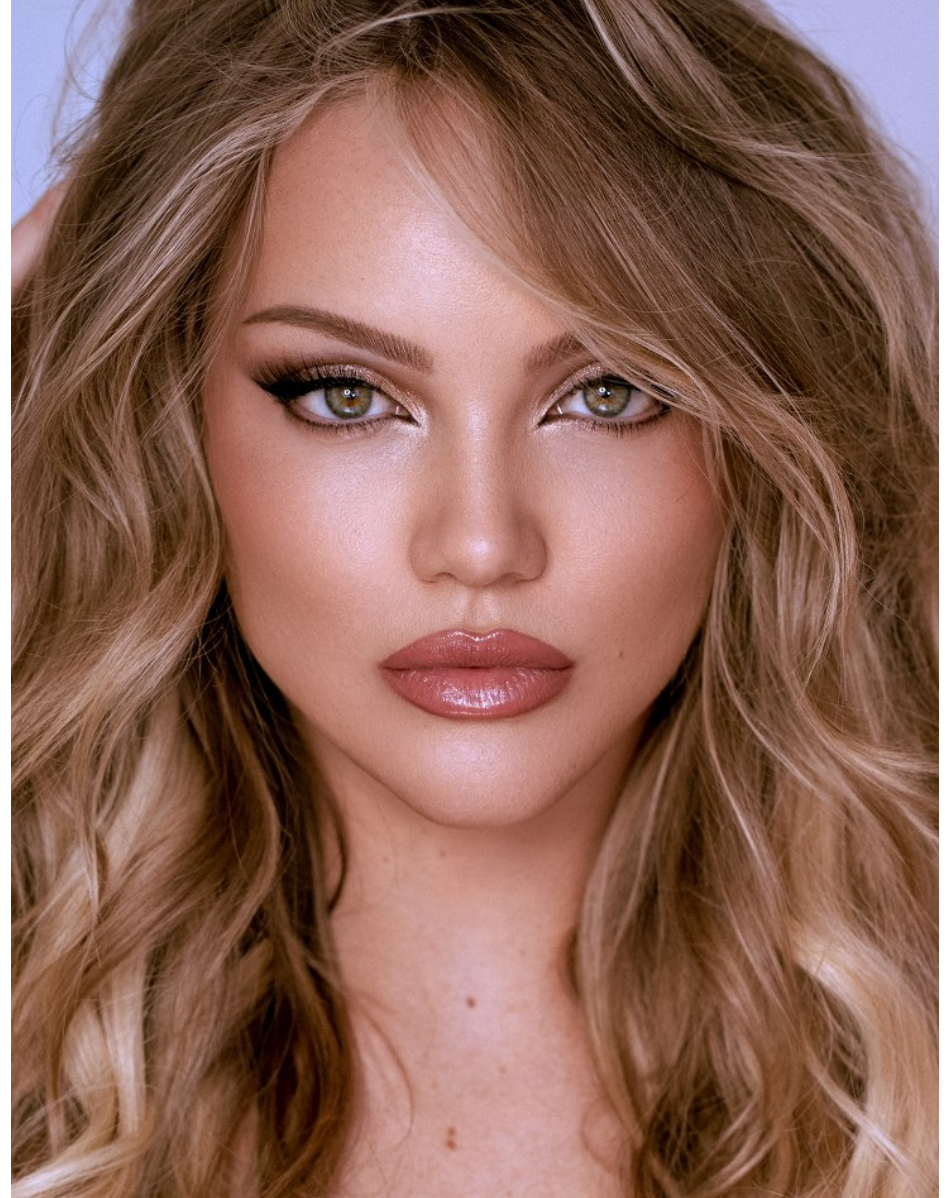

FENTON
MODEL MANAGEMENT

ISLA

Height: 5'10.5" Dress: 2 US Bust: 34" Waist: 24.5" Hips: 33" Shoes: 9 US Hair: Blonde Eyes: Green