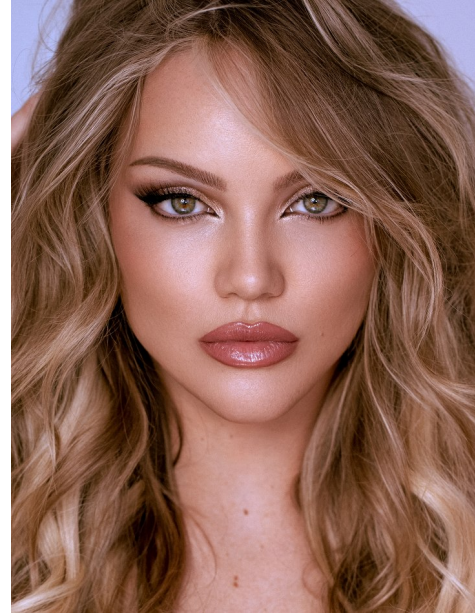

FENTON

MODEL MANAGEMENT

ISLA

Height: 5'10.5" Dress: 2 US Bust: 34" Waist: 24.5" Hips: 33" Shoes: 9 US Hair: Blonde Eyes: Green

FENTON

MODEL MANAGEMENT

ISLA

Height: 5'10.5" Dress: 2 US Bust: 34" Waist: 24.5" Hips: 33" Shoes: 9 US Hair: Blonde Eyes: Green