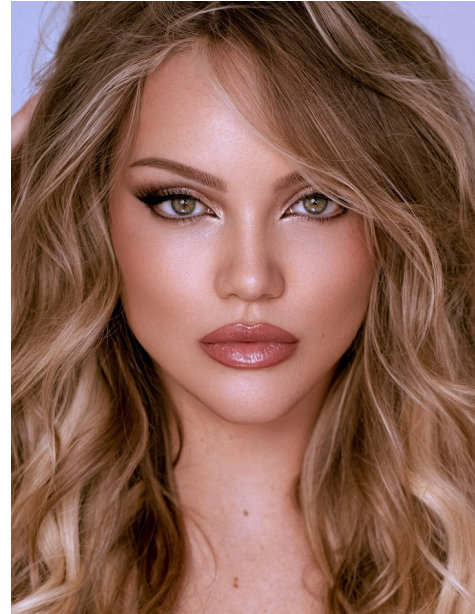

FENTON

MODEL MANAGEMENT

ISLA

Height: 5'10.5" Dress: 2 US Bust: 34" Waist: 24.5" Hips: 33" Shoes: 9 US Hair: Blonde Eyes: Green

FENTON

MODEL MANAGEMENT

ISLA

Height: 5'10.5" Dress: 2 US Bust: 34" Waist: 24.5" Hips: 33" Shoes: 9 US Hair: Blonde Eyes: Green