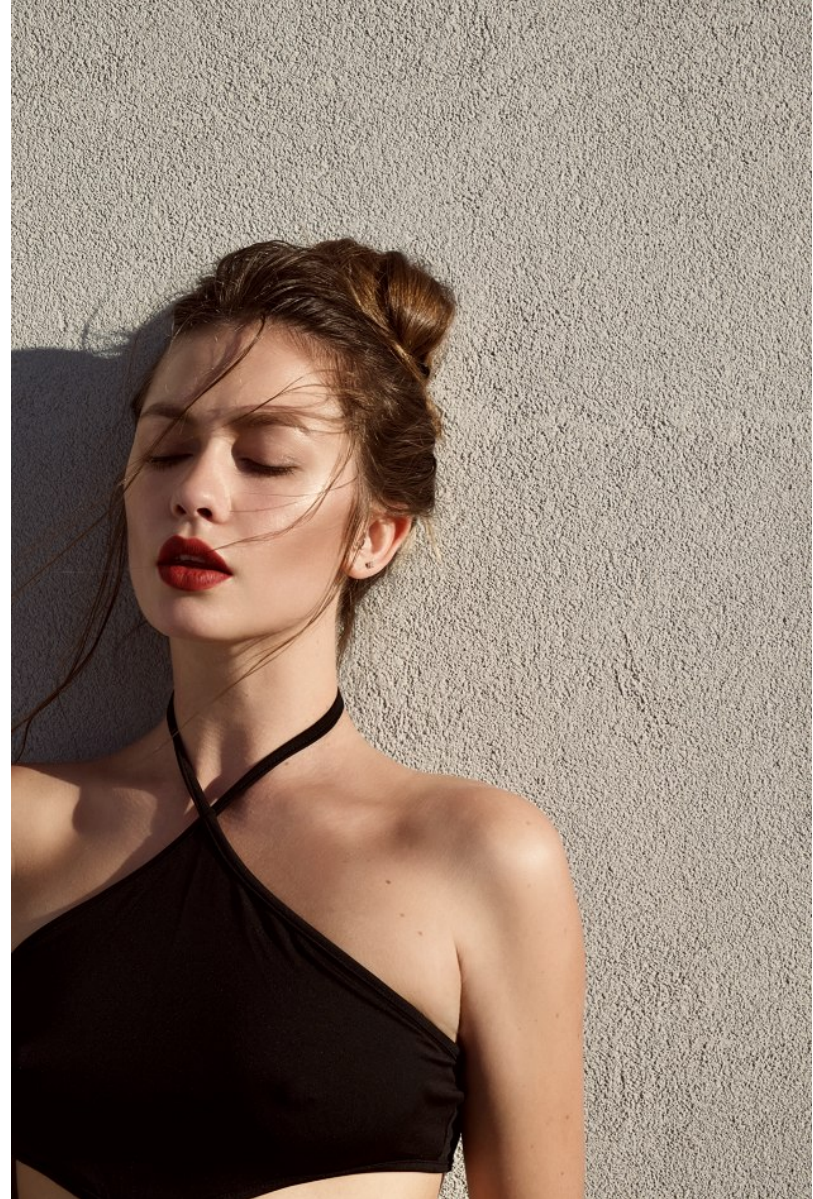

*FENTON*  
*MODEL MANAGEMENT*

*ALONA*

Height: 5'10.5" Dress: 2-4 US Bust: 33" Waist: 26.5" Hips: 36" Shoes: 9.5 US Hair: Dark Blonde Eyes: Blue

*FENTON*  
*MODEL MANAGEMENT*

*ALONA*

Height: 5'10.5" Dress: 2-4 US Bust: 33" Waist: 26.5" Hips: 36" Shoes: 9.5 US Hair: Dark Blonde Eyes: Blue

*FENTON*  
*MODEL MANAGEMENT*

*ALONA*

Height: 5'10.5" Dress: 2-4 US Bust: 33" Waist: 26.5" Hips: 36" Shoes: 9.5 US Hair: Dark Blonde Eyes: Blue

*FENTON*  
MODEL MANAGEMENT

*ALONA*

Height: 5'10.5" Dress: 2-4 US Bust: 33" Waist: 26.5" Hips: 36" Shoes: 9.5 US Hair: Dark Blonde Eyes: Blue