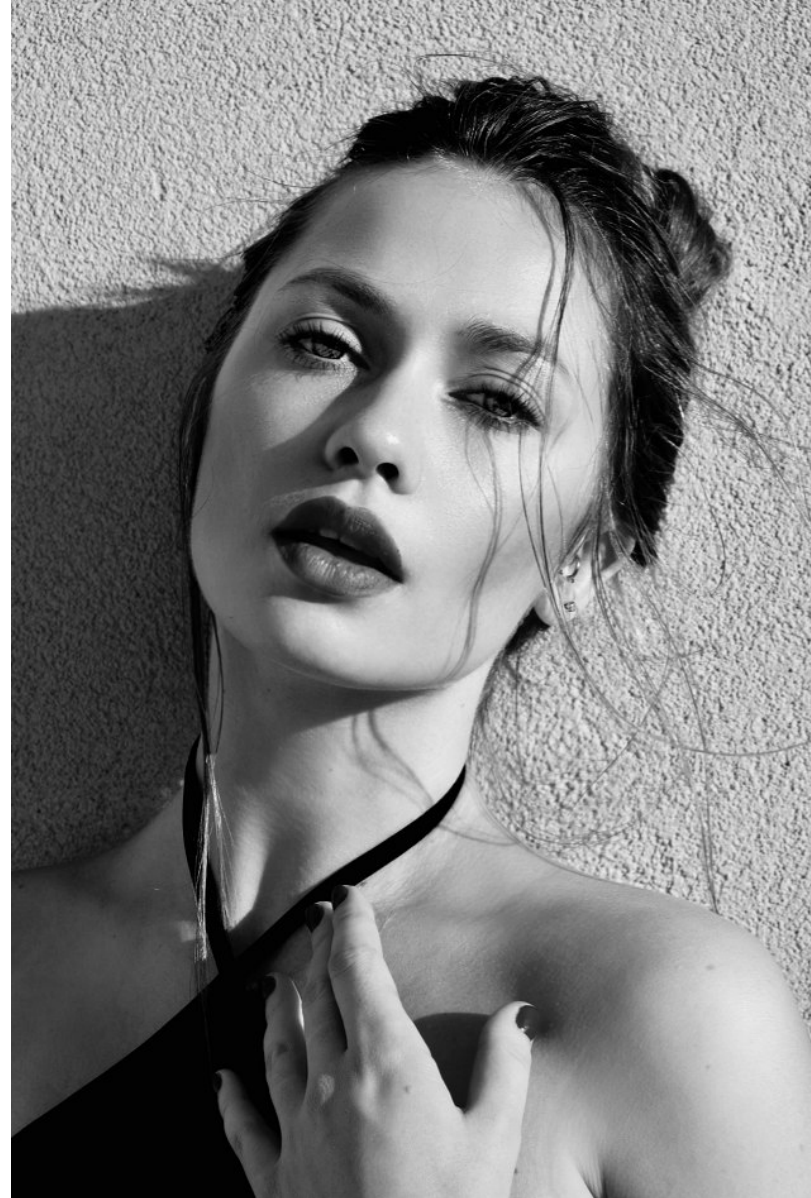

*FENTON*  
*MODEL MANAGEMENT*

*ALONA*

Height: 5'10.5" Dress: 2-4 US Bust: 33" Waist: 26.5" Hips: 36" Shoes: 9.5 US Hair: Dark Blonde Eyes: Blue

*FENTON*  
*MODEL MANAGEMENT*

*ALONA*

Height: 5'10.5" Dress: 2-4 US Bust: 33" Waist: 26.5" Hips: 36" Shoes: 9.5 US Hair: Dark Blonde Eyes: Blue

*FENTON*  
*MODEL MANAGEMENT*

*ALONA*

Height: 5'10.5" Dress: 2-4 US Bust: 33" Waist: 26.5" Hips: 36" Shoes: 9.5 US Hair: Dark Blonde Eyes: Blue

*FENTON*  
MODEL MANAGEMENT

*ALONA*

Height: 5'10.5" Dress: 2-4 US Bust: 33" Waist: 26.5" Hips: 36" Shoes: 9.5 US Hair: Dark Blonde Eyes: Blue

*FENTON*  
MODEL MANAGEMENT

*ALONA*

Height: 5'10.5" Dress: 2-4 US Bust: 33" Waist: 26.5" Hips: 36" Shoes: 9.5 US Hair: Dark Blonde Eyes: Blue

*FENTON*  
*MODEL MANAGEMENT*

*ALONA*

Height: 5'10.5" Dress: 2-4 US Bust: 33" Waist: 26.5" Hips: 36" Shoes: 9.5 US Hair: Dark Blonde Eyes: Blue