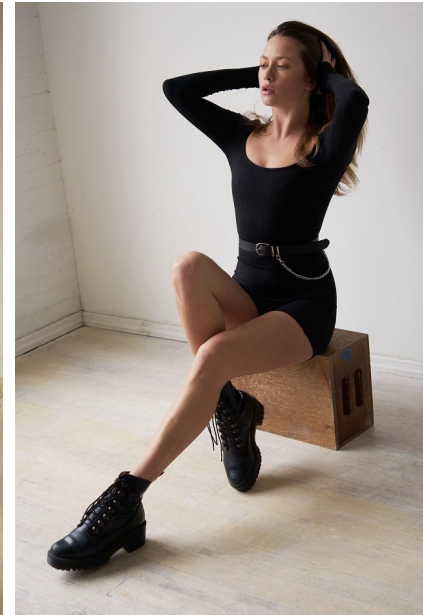

## ALONA

Height: 5'10.5" Dress: 2-4 US Bust: 33" Waist: 26.5" Hips: 36" Shoes: 9.5 US Hair: Dark Blonde Eyes: Blue