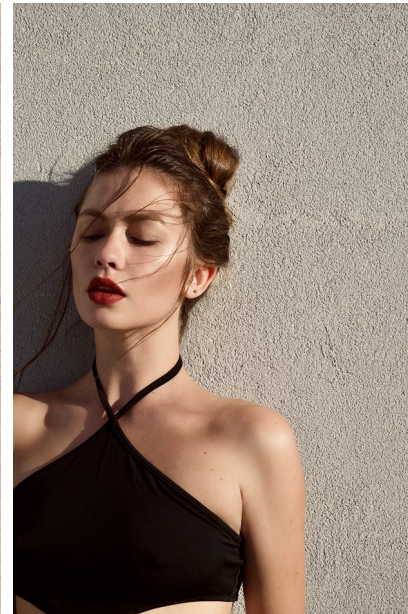

## ALONA

Height: 5'10.5" Dress: 2-4 US Bust: 33" Waist: 26.5" Hips: 36" Shoes: 9.5 US Hair: Dark Blonde Eyes: Blue