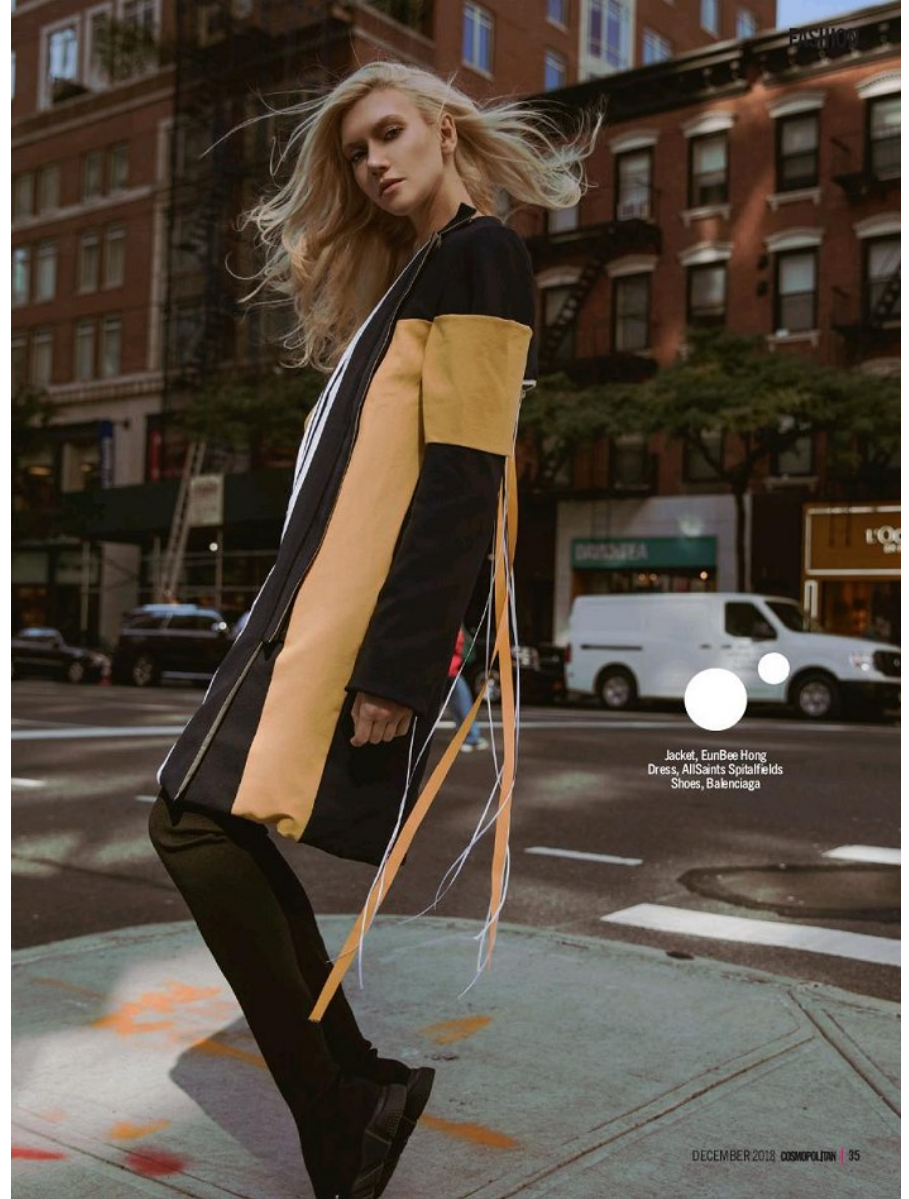

FENTON

MODEL MANAGEMENT

OLGA K

Height: 5'10" Dress: 2 US Bust: 32" Waist: 24.5" Hips: 34" Shoes: 8 US Hair: Blonde Eyes: Blue