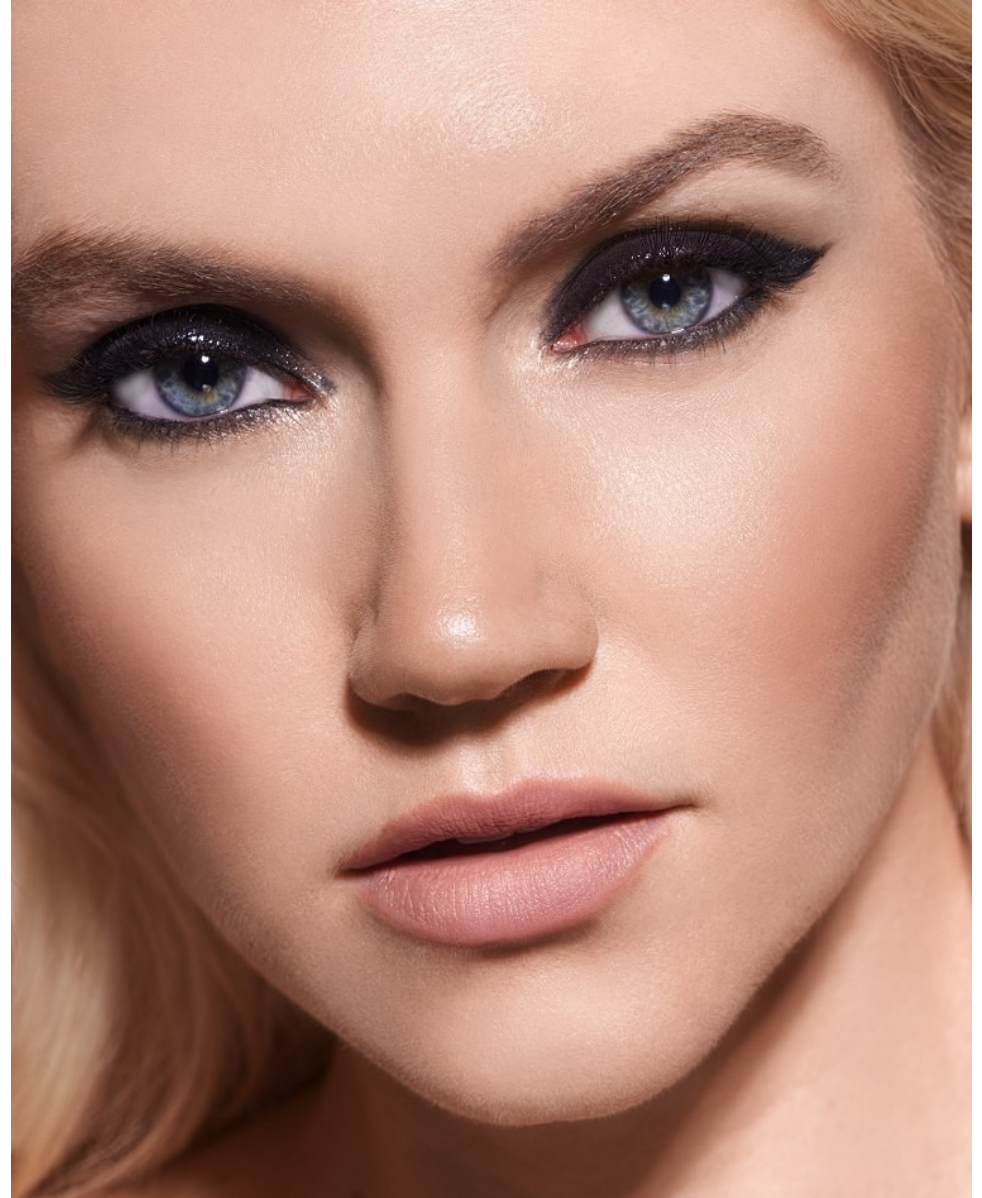

FENTON
MODEL MANAGEMENT

OLGA K

Height: 5'10" Dress: 2 US Bust: 32" Waist: 24.5" Hips: 34" Shoes: 8 US Hair: Blonde Eyes: Blue