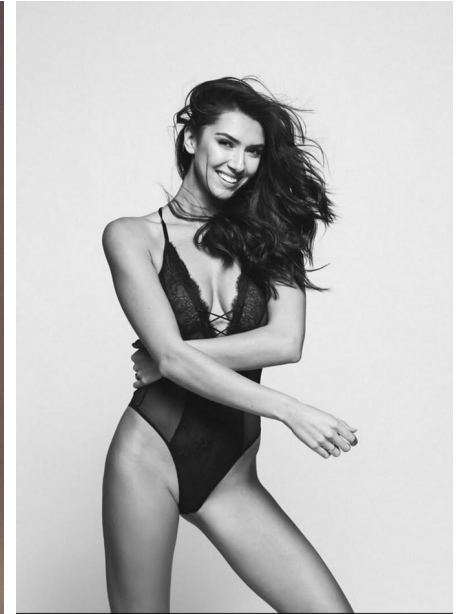

FENTON

MODEL MANAGEMENT

ALEXIS R

Height: 5'11" Dress: 4 US Bust: 34" Waist: 26.5" Hips: 37.5" Shoes: 8.5 US Hair: Brown Eyes: Hazel

FENTON

MODEL MANAGEMENT

ALEXIS R

Height: 5'11" Dress: 4 US Bust: 34" Waist: 26.5" Hips: 37.5" Shoes: 8.5 US Hair: Brown Eyes: Hazel

FENTON

MODEL MANAGEMENT

ALEXIS R

Height: 5'11" Dress: 4 US Bust: 34" Waist: 26.5" Hips: 37.5" Shoes: 8.5 US Hair: Brown Eyes: Hazel