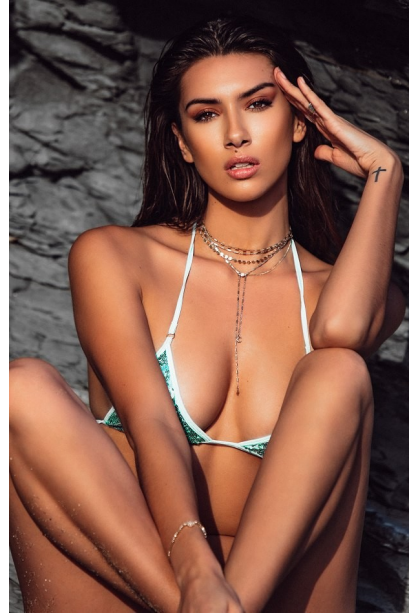

FENTON

MODEL MANAGEMENT

ALEXIS R

Height: 5'11" Dress: 4 US Bust: 34" Waist: 26.5" Hips: 37.5" Shoes: 8.5 US Hair: Brown Eyes: Hazel

FENTON

MODEL MANAGEMENT

ALEXIS R

Height: 5'11" Dress: 4 US Bust: 34" Waist: 26.5" Hips: 37.5" Shoes: 8.5 US Hair: Brown Eyes: Hazel

FENTON

MODEL MANAGEMENT

ALEXIS R

Height: 5'11" Dress: 4 US Bust: 34" Waist: 26.5" Hips: 37.5" Shoes: 8.5 US Hair: Brown Eyes: Hazel