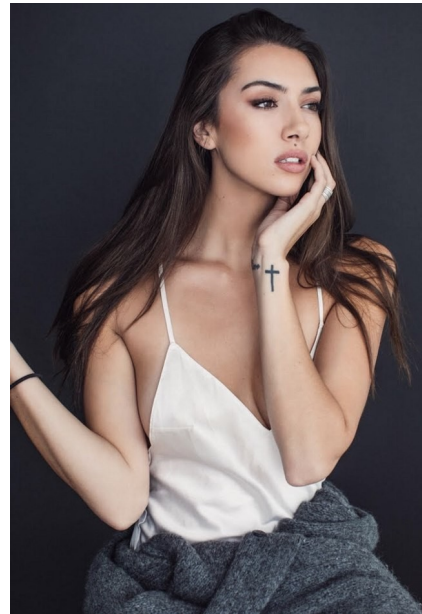

FENTON

MODEL MANAGEMENT

ALEXIS R

Height: 5'11" Dress: 4 US Bust: 34" Waist: 26.5" Hips: 37.5" Shoes: 8.5 US Hair: Brown Eyes: Hazel

FENTON

MODEL MANAGEMENT

ALEXIS R

Height: 5'11" Dress: 4 US Bust: 34" Waist: 26.5" Hips: 37.5" Shoes: 8.5 US Hair: Brown Eyes: Hazel

FENTON

MODEL MANAGEMENT

ALEXIS R

Height: 5'11" Dress: 4 US Bust: 34" Waist: 26.5" Hips: 37.5" Shoes: 8.5 US Hair: Brown Eyes: Hazel