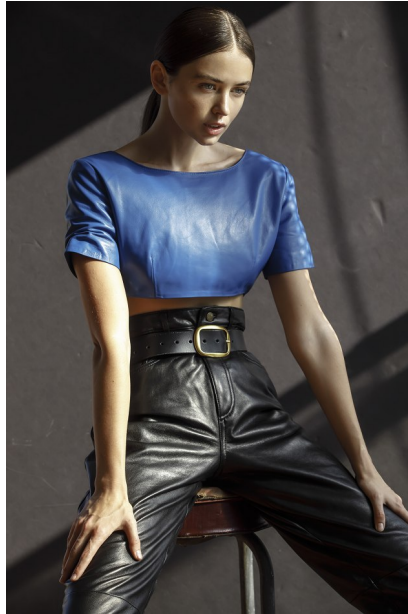

FENTON

MODEL MANAGEMENT

JULIE FURMAN

Height: 5'8" Dress: 2-4 US Bust: 33.5" Waist: 25.5" Hips: 36" Shoes: 6.5 US Hair: Brown Eyes: Blue/Green

FENTON

MODEL MANAGEMENT

JULIE FURMAN

Height: 5'8" Dress: 2-4 US Bust: 33.5" Waist: 25.5" Hips: 36" Shoes: 6.5 US Hair: Brown Eyes: Blue/Green