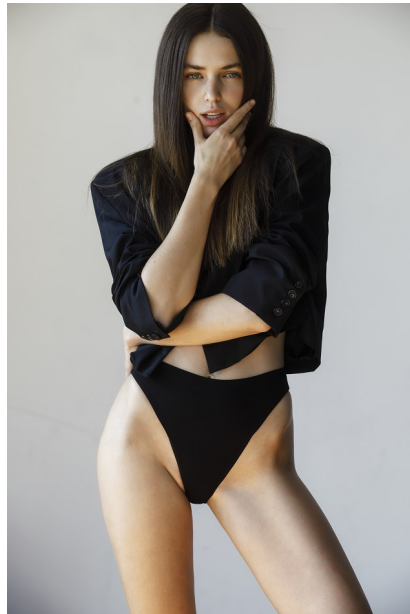

FENTON

MODEL MANAGEMENT

JULIE FURMAN

Height: 5'8" Dress: 2-4 US Bust: 33.5" Waist: 25.5" Hips: 36" Shoes: 6.5 US Hair: Brown Eyes: Blue/Green

FENTON

MODEL MANAGEMENT

JULIE FURMAN

Height: 5'8" Dress: 2-4 US Bust: 33.5" Waist: 25.5" Hips: 36" Shoes: 6.5 US Hair: Brown Eyes: Blue/Green