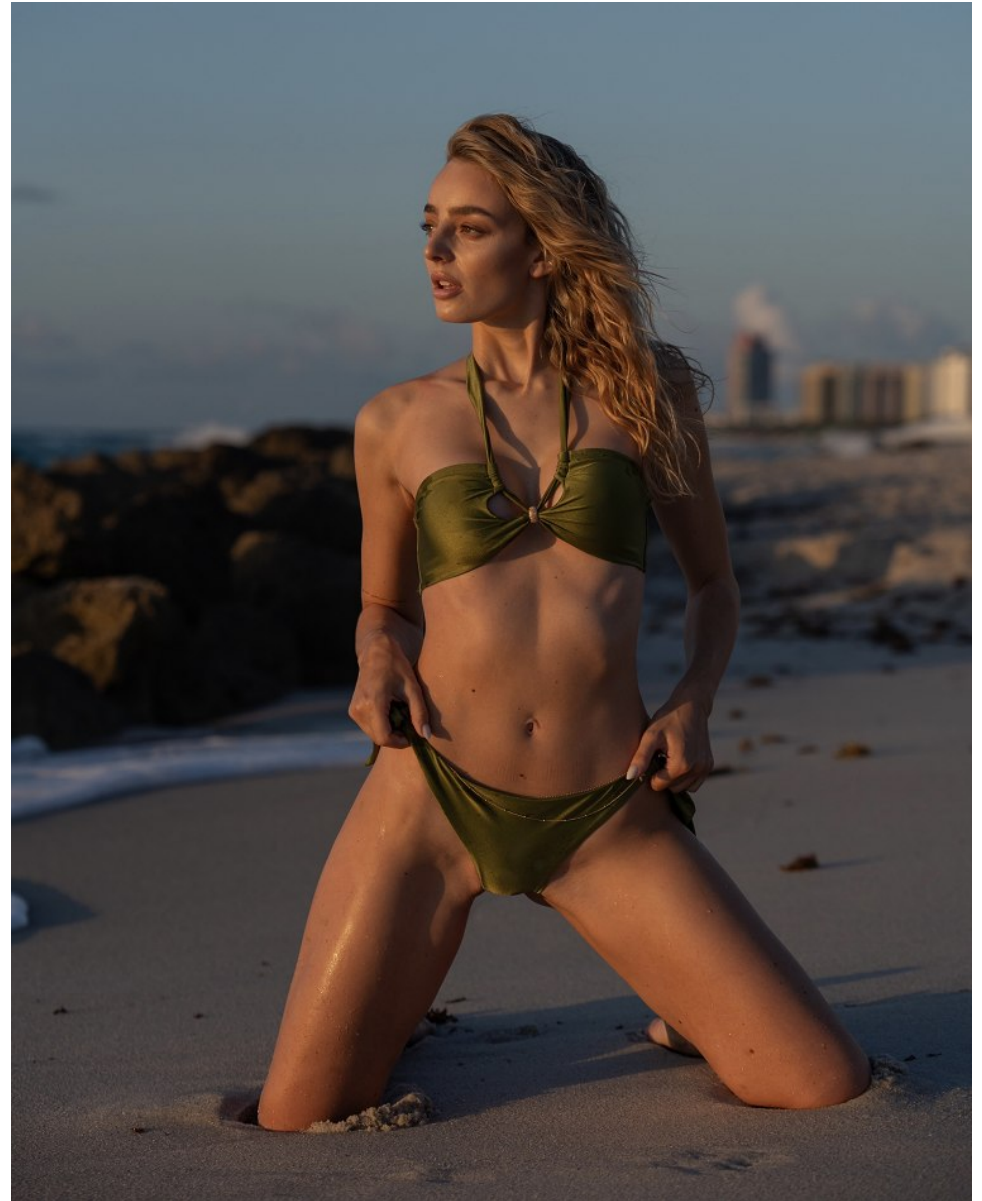

FENTON

MODEL MANAGEMENT

LAURA S

Height: 5'9.5" Dress: 2-4 US Bust: 32.5" Waist: 25.5" Hips: 37.5" Shoes: 8.5 US Hair: Blonde Eyes: Green