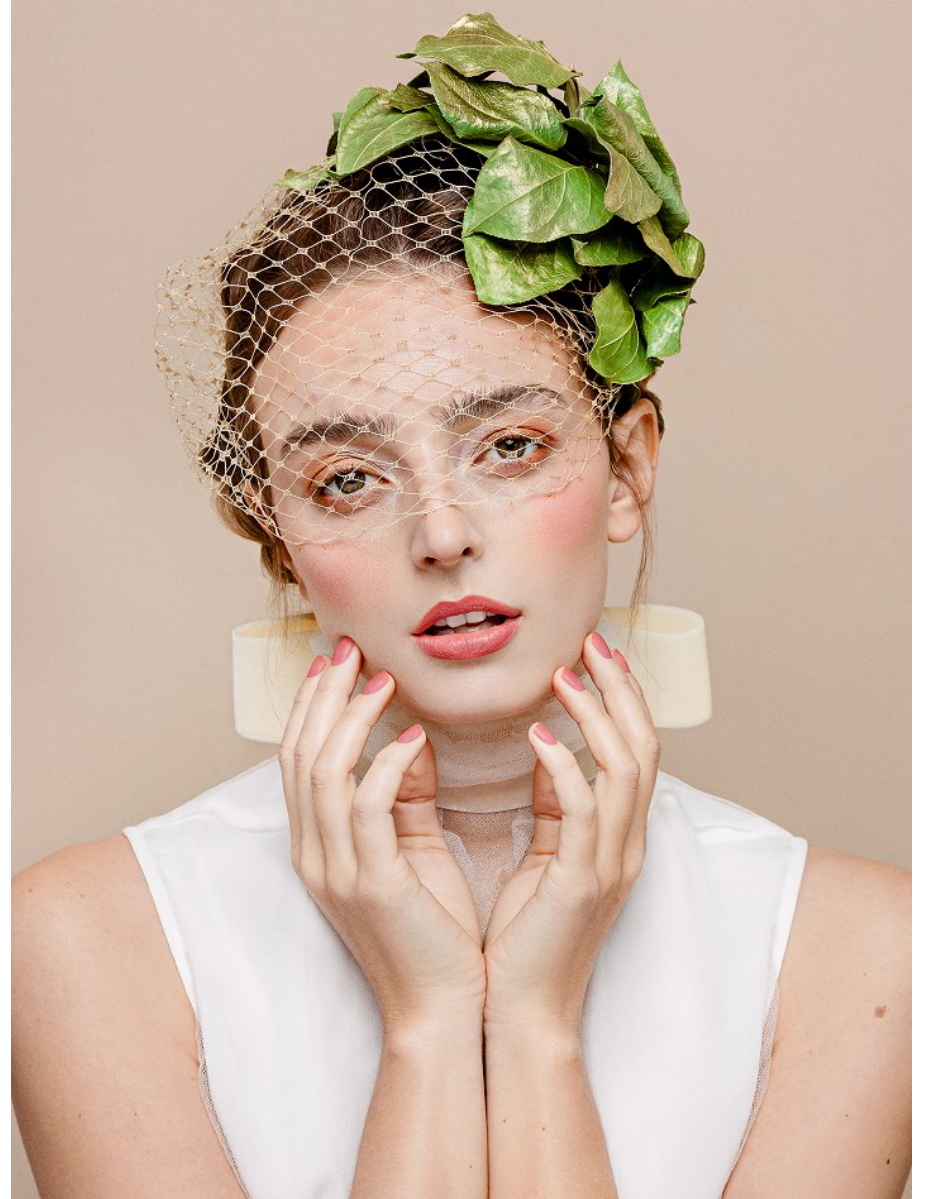

FENTON
MODEL MANAGEMENT

LAURA S

Height: 5'9.5" Dress: 2-4 US Bust: 32.5" Waist: 25.5" Hips: 37.5" Shoes: 8.5 US Hair: Blonde Eyes: Green