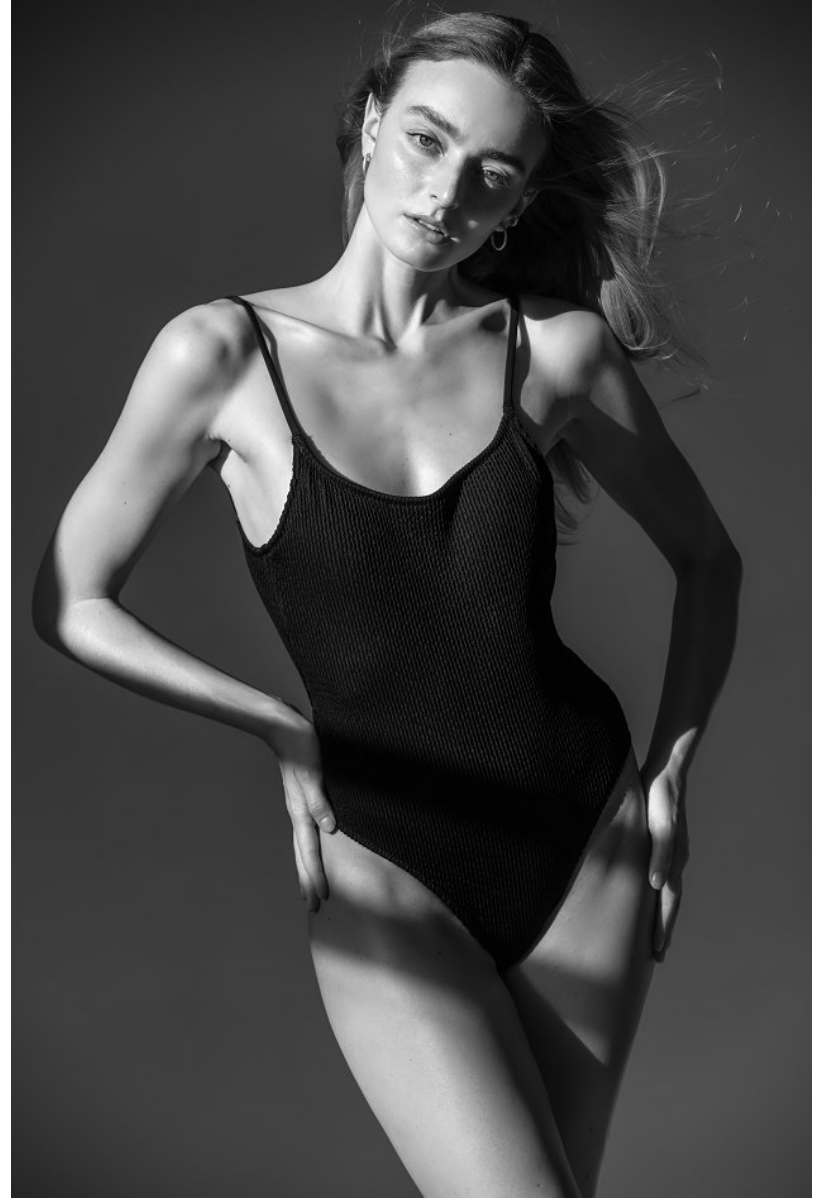

*FENTON*  
*MODEL MANAGEMENT*

*LAURA S*

Height: 5'9.5" Dress: 2-4 US Bust: 32.5" Waist: 25.5" Hips: 37.5" Shoes: 8.5 US Hair: Blonde Eyes: Green

*FENTON*  
MODEL MANAGEMENT

*LAURA S*

Height: 5'9.5" Dress: 2-4 US Bust: 32.5" Waist: 25.5" Hips: 37.5" Shoes: 8.5 US Hair: Blonde Eyes: Green

*FENTON*  
*MODEL MANAGEMENT*

*LAURA S*

Height: 5'9.5" Dress: 2-4 US Bust: 32.5" Waist: 25.5" Hips: 37.5" Shoes: 8.5 US Hair: Blonde Eyes: Green