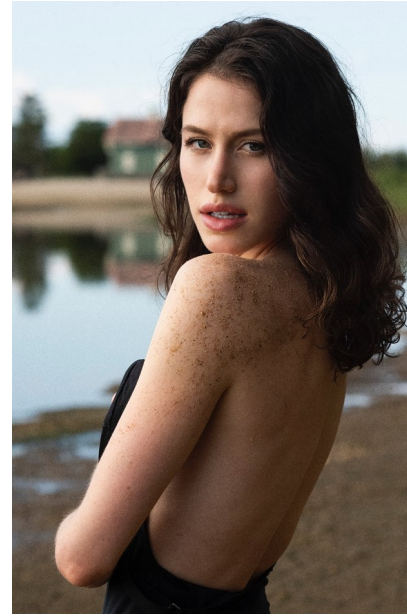

FENTON

MODEL MANAGEMENT

SHAYNE

Height: 5'10" Dress: 4 US Bust: 34" Waist: 27" Hips: 38" Shoes: 9.5 US Hair: Brown Eyes: Green

FENTON

MODEL MANAGEMENT

SHAYNE

Height: 5'10" Dress: 4 US Bust: 34" Waist: 27" Hips: 38" Shoes: 9.5 US Hair: Brown Eyes: Green