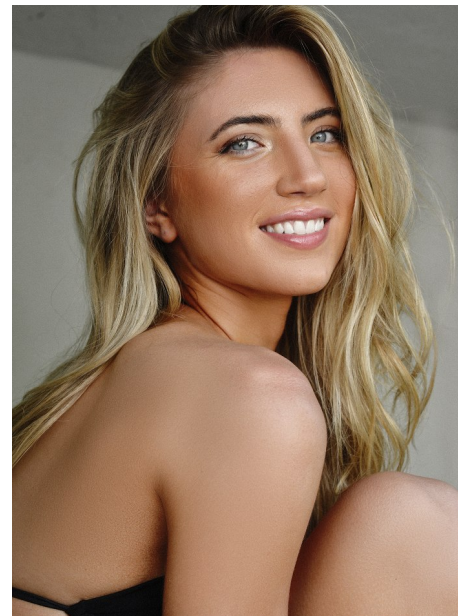

## MAKAELA

Height: 5'9" Dress: 2-4 US Bust: 32" Waist: 24.5" Hips: 36" Shoes: 9 US Hair: Blonde Eyes: Blue

## *MAKAELA*

Height: 5'9" Dress: 2-4 US Bust: 32" Waist: 24.5" Hips: 36" Shoes: 9 US Hair: Blonde Eyes: Blue