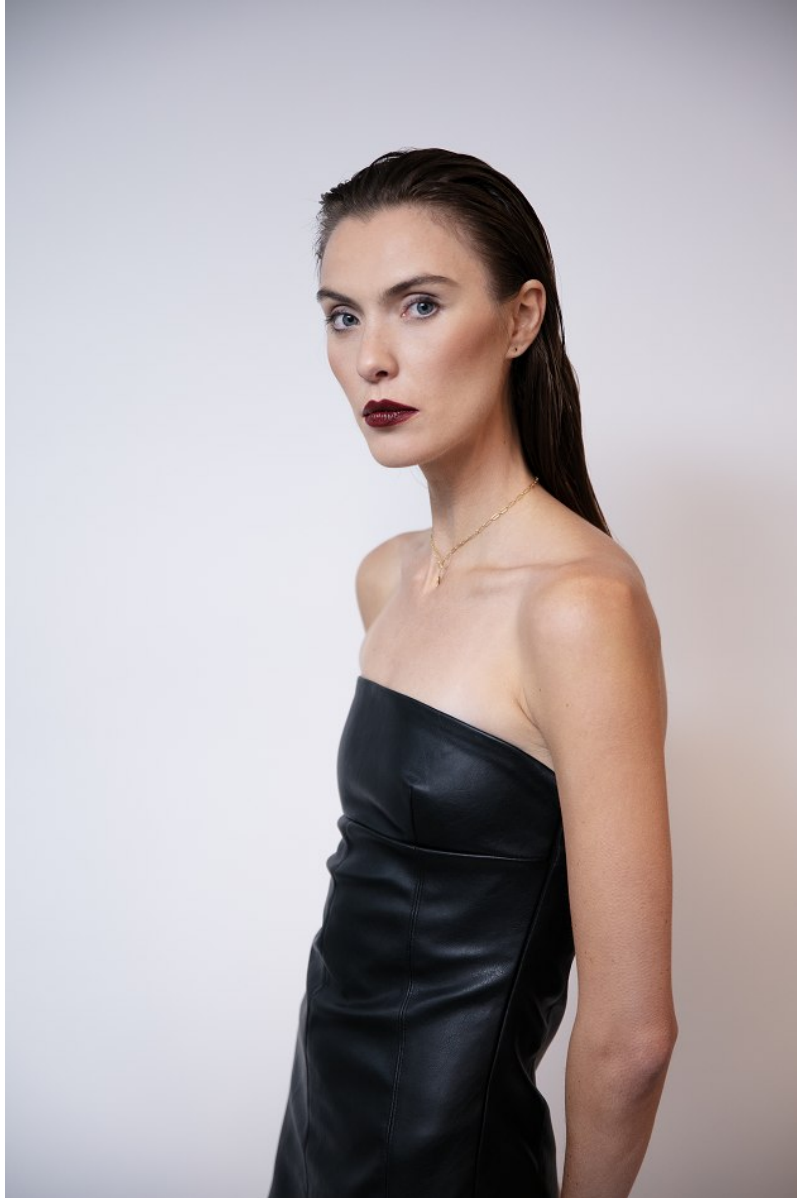

FENTON
MODEL MANAGEMENT

CAROLINE PITTS

Height: 5'9.5" Dress: 2-4 US Bust: 32" Waist: 25" Hips: 36" Shoes: 9 US Hair: Brown Eyes: Blue