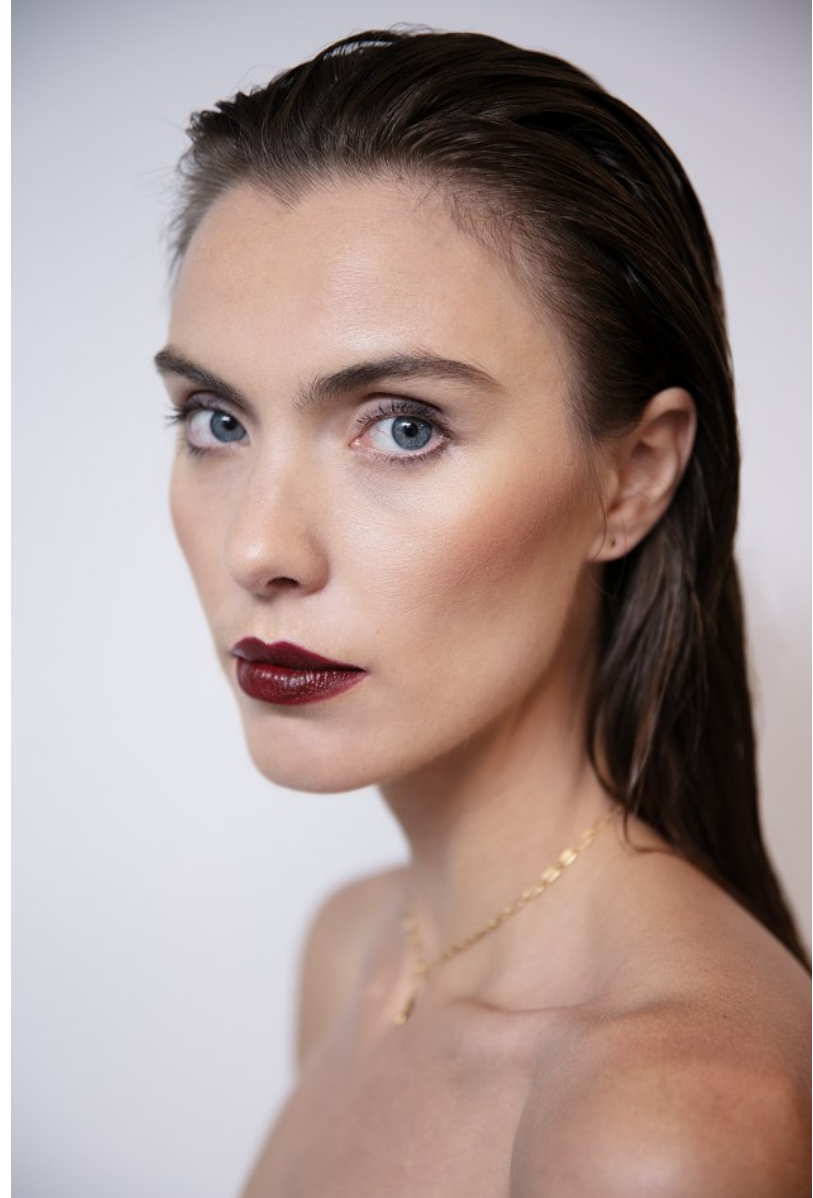

FENTON
MODEL MANAGEMENT

CAROLINE PITTS

Height: 5'9.5" Dress: 2-4 US Bust: 32" Waist: 25" Hips: 36" Shoes: 9 US Hair: Brown Eyes: Blue