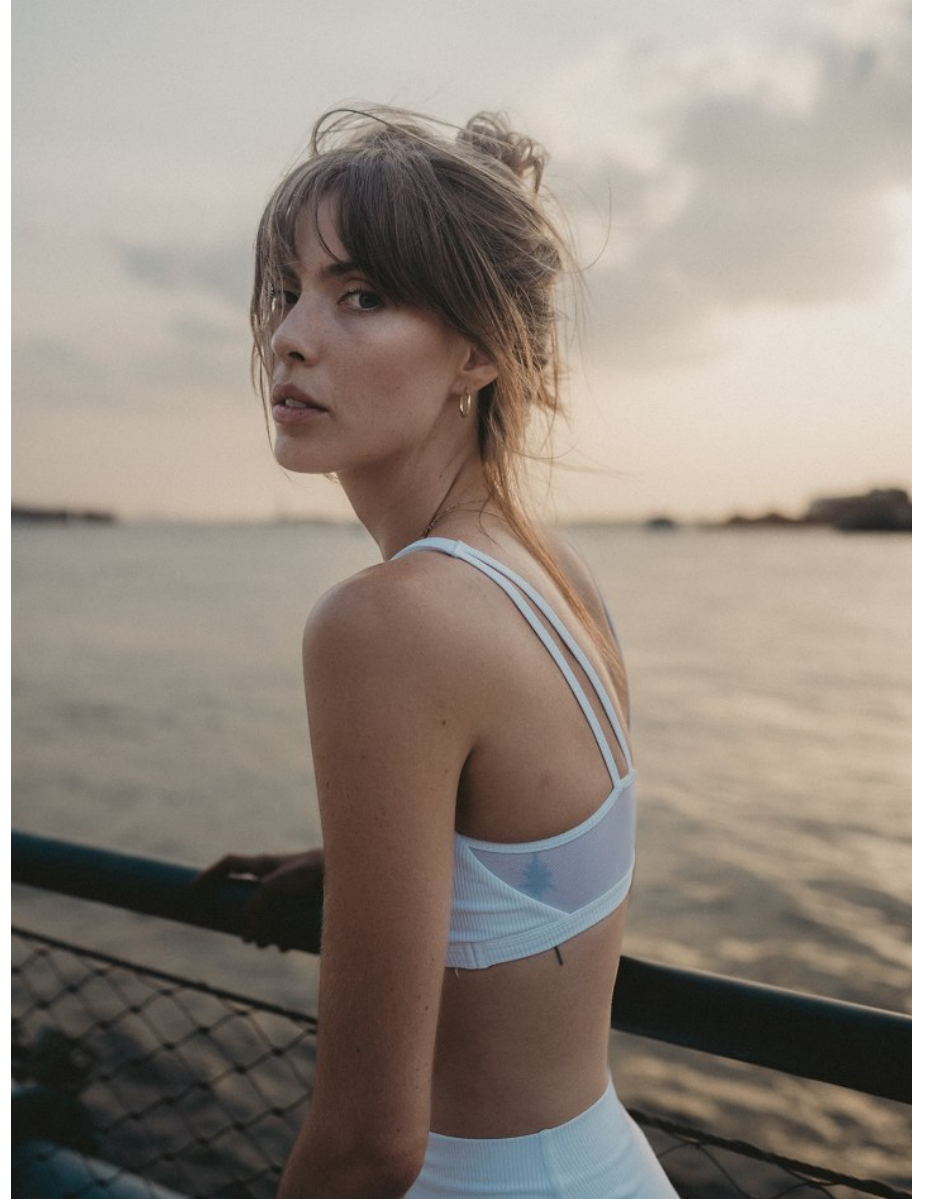

FENTON
MODEL MANAGEMENT

CAROLINE PITTS

Height: 5'9.5" Dress: 2-4 US Bust: 32" Waist: 25" Hips: 36" Shoes: 9 US Hair: Brown Eyes: Blue