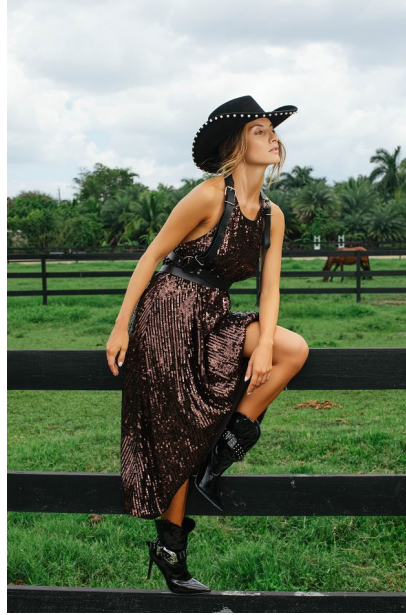

FENTON

MODEL MANAGEMENT

INGRID

Height: 5'7" Dress: 2 US Bust: 34" Waist: 24" Hips: 35" Shoes: 8 US Hair: Light Brown Eyes: Hazel

FENTON

MODEL MANAGEMENT

INGRID

Height: 5'7" Dress: 2 US Bust: 34" Waist: 24" Hips: 35" Shoes: 8 US Hair: Light Brown Eyes: Hazel