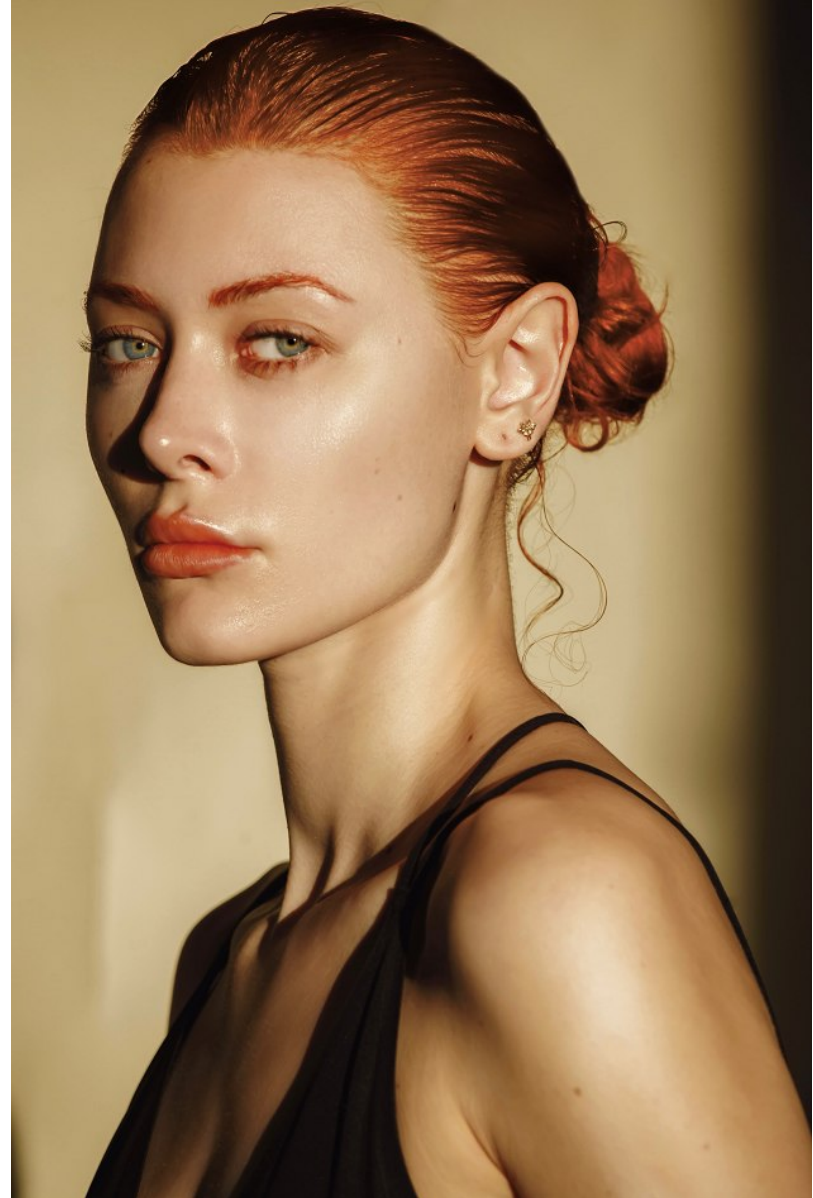

FENTON
MODEL MANAGEMENT

VANESSA

Height: 5'11" Dress: 2-4 US Bust: 32" Waist: 24" Hips: 36" Shoes: 8 US Hair: Red Eyes: Blue