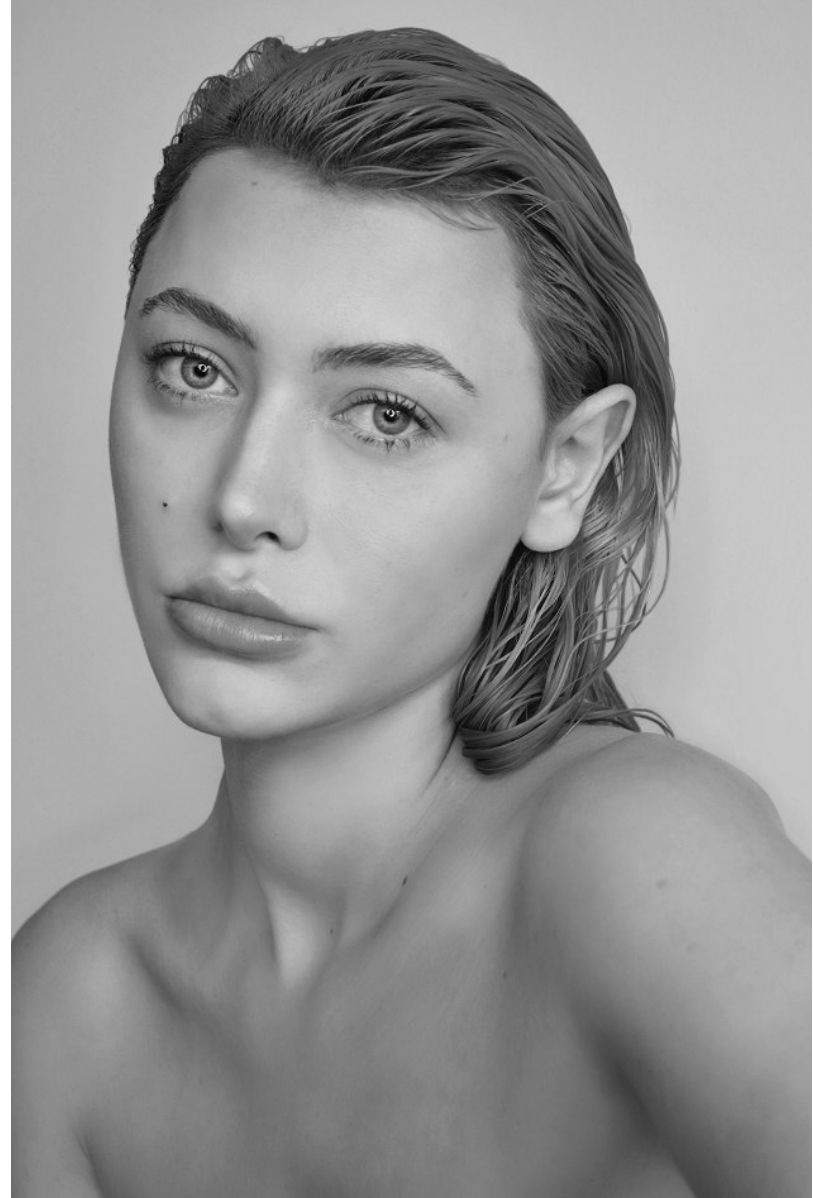

FENTON
MODEL MANAGEMENT

VANESSA

Height: 5'11" Dress: 2-4 US Bust: 32" Waist: 24" Hips: 36" Shoes: 8 US Hair: Red Eyes: Blue