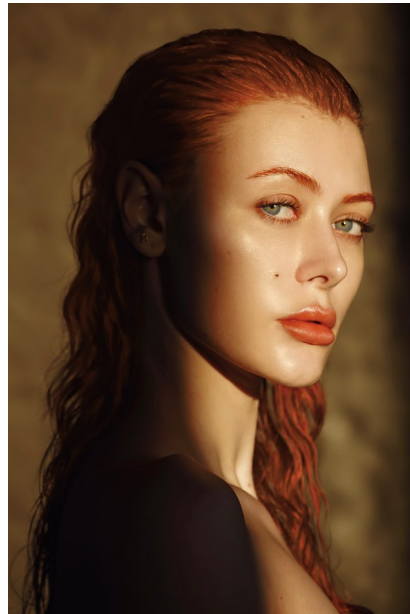

FENTON

MODEL MANAGEMENT

VANESSA

Height: 5'11" Dress: 2-4 US Bust: 32" Waist: 24" Hips: 36" Shoes: 8 US Hair: Red Eyes: Blue