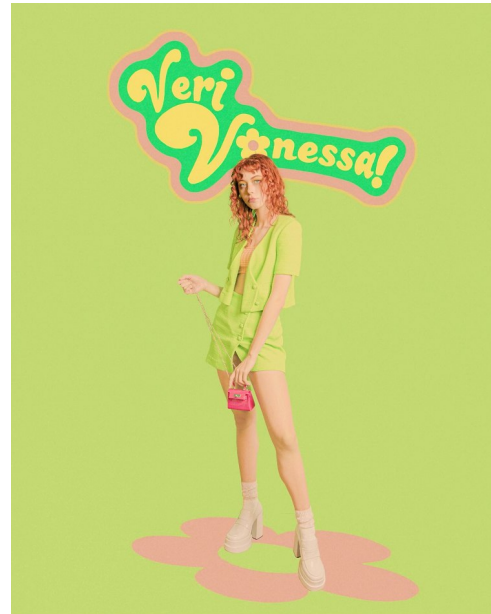

FENTON

MODEL MANAGEMENT

VANESSA

Height: 5'11" Dress: 2-4 US Bust: 32" Waist: 24" Hips: 36" Shoes: 8 US Hair: Red Eyes: Blue