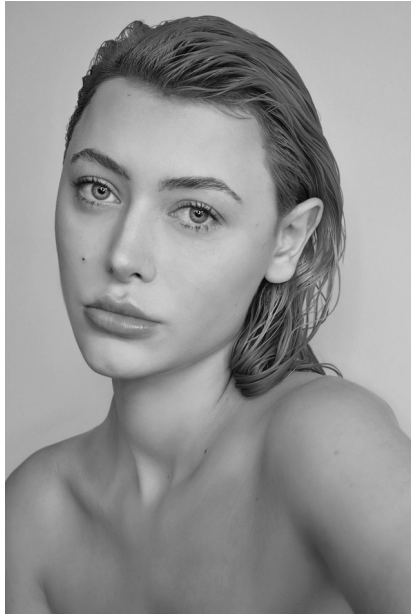

## VANESSA

Height: 5'11" Dress: 2-4 US Bust: 32" Waist: 24" Hips: 36" Shoes: 8 US Hair: Red Eyes: Blue