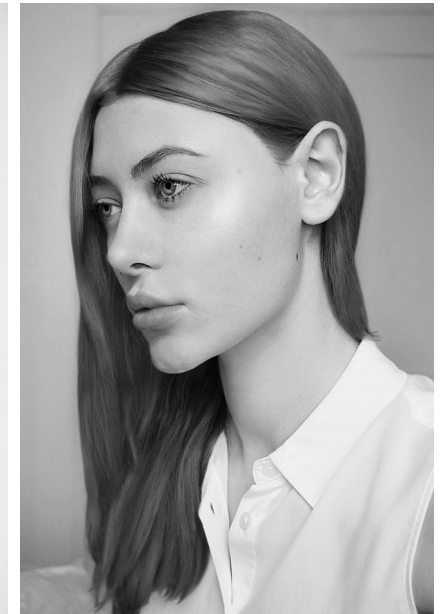

## VANESSA

Height: 5'11" Dress: 2-4 US Bust: 32" Waist: 24" Hips: 36" Shoes: 8 US Hair: Red Eyes: Blue