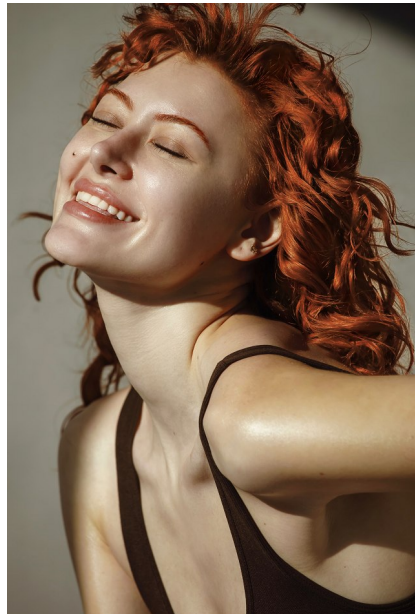

FENTON

MODEL MANAGEMENT

VANESSA

Height: 5'11" Dress: 2-4 US Bust: 32" Waist: 24" Hips: 36" Shoes: 8 US Hair: Red Eyes: Blue