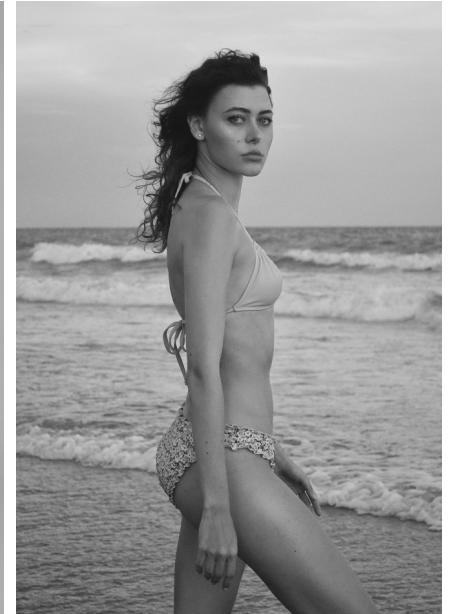

## VANESSA

Height: 5'11" Dress: 2-4 US Bust: 32" Waist: 24" Hips: 36" Shoes: 8 US Hair: Red Eyes: Blue