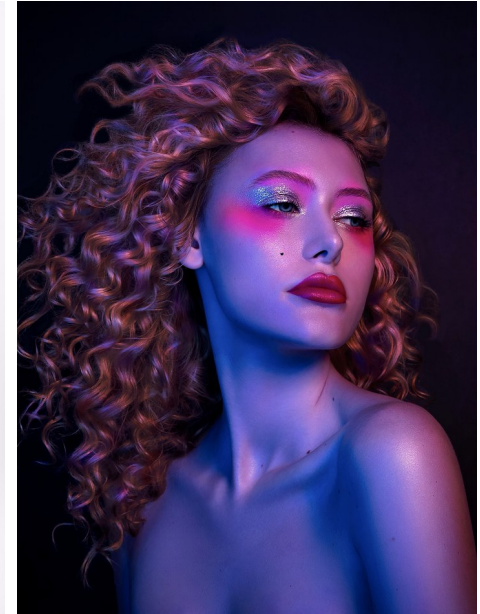

FENTON

MODEL MANAGEMENT

VANESSA

Height: 5'11" Dress: 2-4 US Bust: 32" Waist: 24" Hips: 36" Shoes: 8 US Hair: Red Eyes: Blue