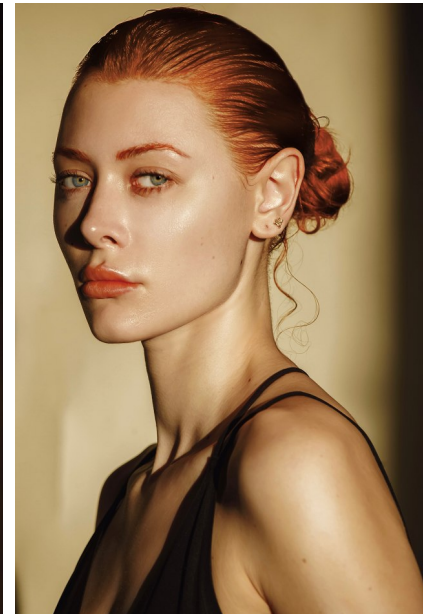

FENTON

MODEL MANAGEMENT

VANESSA

Height: 5'11" Dress: 2-4 US Bust: 32" Waist: 24" Hips: 36" Shoes: 8 US Hair: Red Eyes: Blue