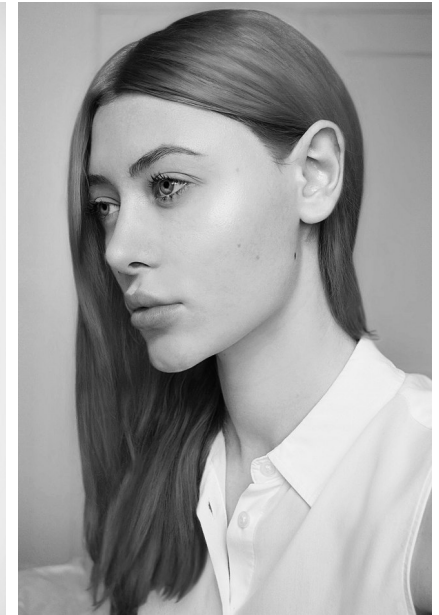

## VANESSA

Height: 5'11" Dress: 2-4 US Bust: 32" Waist: 24" Hips: 36" Shoes: 8 US Hair: Red Eyes: Blue