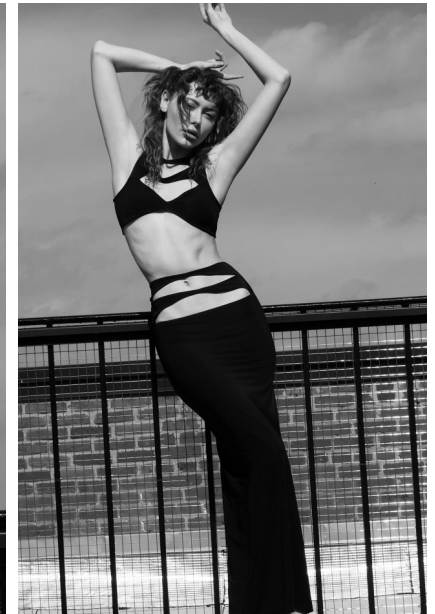

## VANESSA

Height: 5'11" Dress: 2-4 US Bust: 32" Waist: 24" Hips: 36" Shoes: 8 US Hair: Red Eyes: Blue