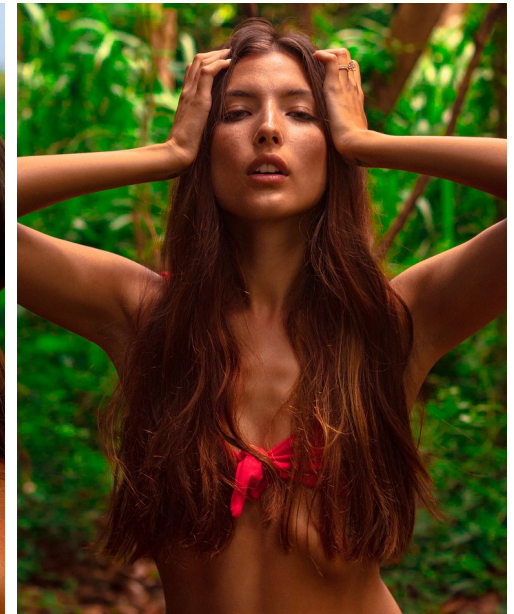

FENTON

MODEL MANAGEMENT

ALY RAE

Height: 5'7" Dress: 2 US Bust: 32" Waist: 23" Hips: 33" Shoes: 6.5 US Hair: Red Eyes: Hazel

FENTON

MODEL MANAGEMENT

GOJI

GOJI

ALY RAE

Height: 5'7" Dress: 2 US Bust: 32" Waist: 23" Hips: 33" Shoes: 6.5 US Hair: Red Eyes: Hazel

FENTON

MODEL MANAGEMENT

ALY RAE

Height: 5'7" Dress: 2 US Bust: 32" Waist: 23" Hips: 33" Shoes: 6.5 US Hair: Red Eyes: Hazel