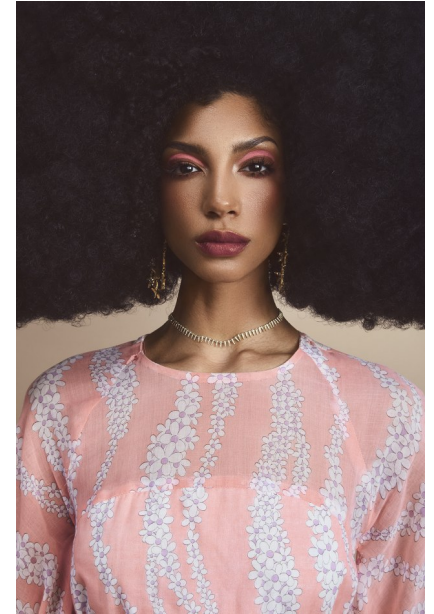

FENTON

MODEL MANAGEMENT

TYRAH

Height: 5'10.5" Dress: 2 US Bust: 32" Waist: 24" Hips: 34" Shoes: 10 US Hair: Brown Eyes: Brown

FENTON

MODEL MANAGEMENT

TYRAH

Height: 5'10.5" Dress: 2 US Bust: 32" Waist: 24" Hips: 34" Shoes: 10 US Hair: Brown Eyes: Brown