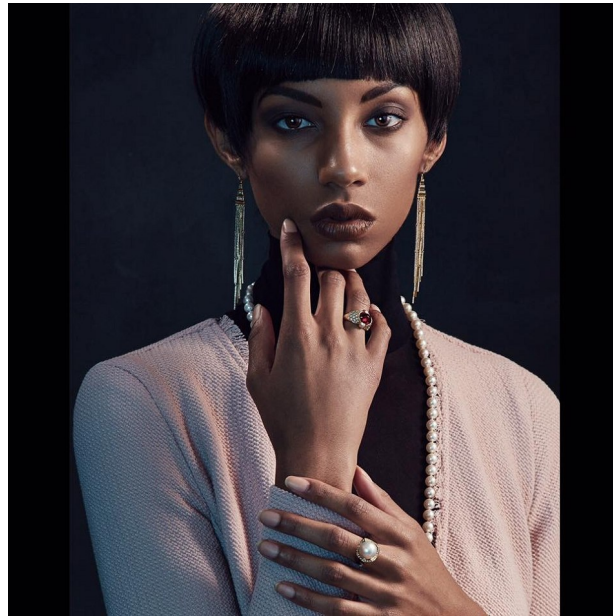

FENTON

MODEL MANAGEMENT