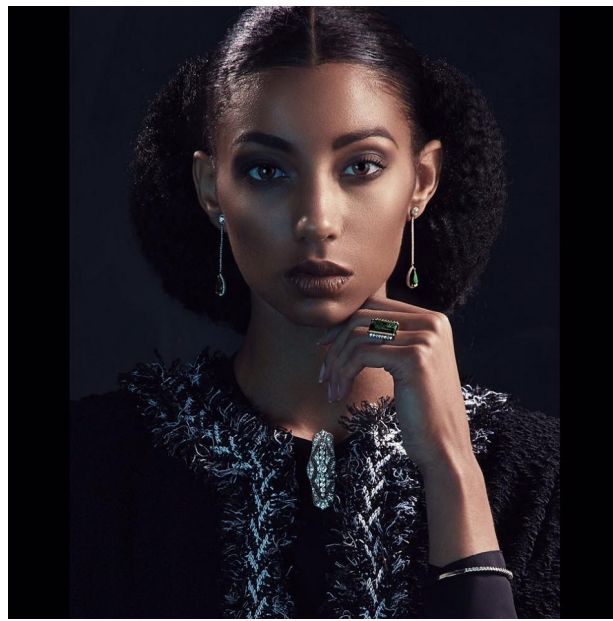

TYRAH

Height: 5'10.5" Dress: 2 US Bust: 32" Waist: 24" Hips: 34" Shoes: 10 US Hair: Brown Eyes: Brown