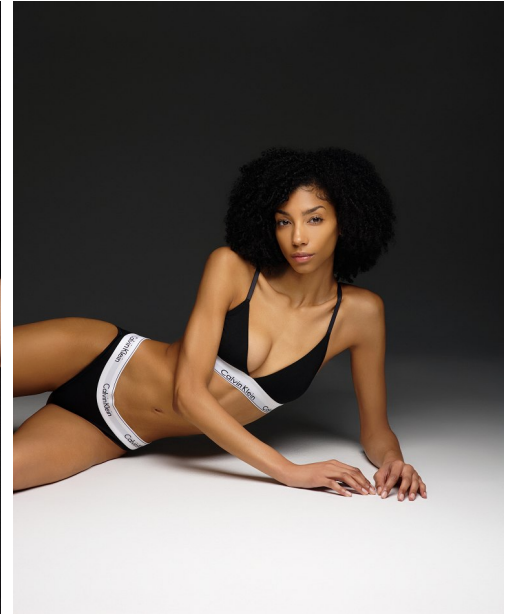

FENTON

MODEL MANAGEMENT

TYRAH

Height: 5'10.5" Dress: 2 US Bust: 32" Waist: 24" Hips: 34" Shoes: 10 US Hair: Brown Eyes: Brown

FENTON

MODEL MANAGEMENT

TYRAH

Height: 5'10.5" Dress: 2 US Bust: 32" Waist: 24" Hips: 34" Shoes: 10 US Hair: Brown Eyes: Brown