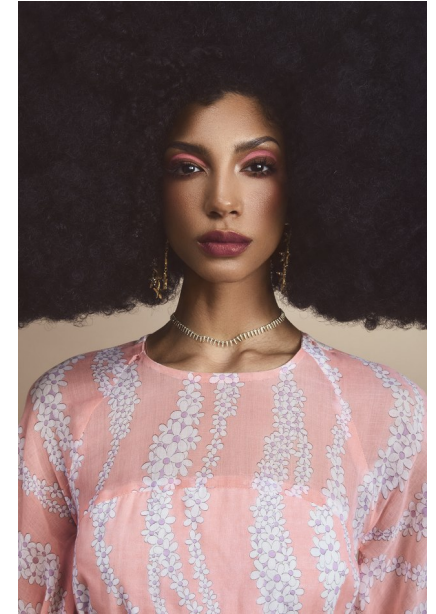

FENTON

MODEL MANAGEMENT

TYRAH

Height: 5'10.5" Dress: 2 US Bust: 32" Waist: 24" Hips: 34" Shoes: 10 US Hair: Brown Eyes: Brown

FENTON

MODEL MANAGEMENT

TYRAH

Height: 5'10.5" Dress: 2 US Bust: 32" Waist: 24" Hips: 34" Shoes: 10 US Hair: Brown Eyes: Brown

FENTON

MODEL MANAGEMENT

MOEVR

54

TYRAH

Height: 5'10.5" Dress: 2 US Bust: 32" Waist: 24" Hips: 34" Shoes: 10 US Hair: Brown Eyes: Brown

FENTON

MODEL MANAGEMENT

TYRAH

Height: 5'10.5" Dress: 2 US Bust: 32" Waist: 24" Hips: 34" Shoes: 10 US Hair: Brown Eyes: Brown

FENTON

MODEL MANAGEMENT

TYRAH

Height: 5'10.5" Dress: 2 US Bust: 32" Waist: 24" Hips: 34" Shoes: 10 US Hair: Brown Eyes: Brown