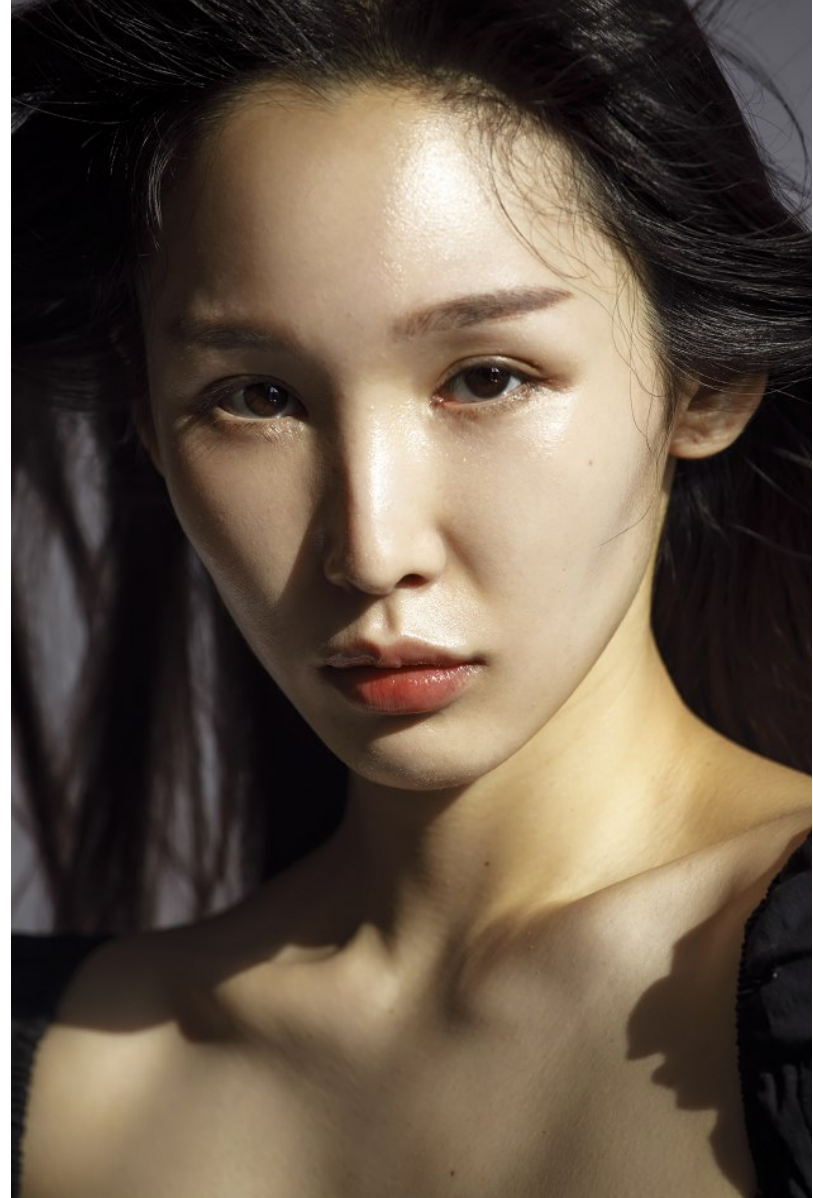

FENTON
MODEL MANAGEMENT

MINJI

Height: 5'8" Dress: 2 US Bust: 34" Waist: 25" Hips: 35" Shoes: 7.5 US Hair: Black Eyes: Brown