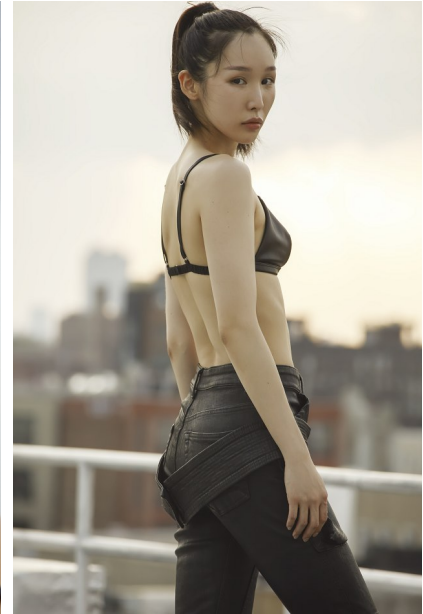

FENTON

MODEL MANAGEMENT

MINJI

Height: 5'8" Dress: 2 US Bust: 34" Waist: 25" Hips: 35" Shoes: 7.5 US Hair: Black Eyes: Brown

FENTON

MODEL MANAGEMENT

MINJI

Height: 5'8" Dress: 2 US Bust: 34" Waist: 25" Hips: 35" Shoes: 7.5 US Hair: Black Eyes: Brown

FENTON

MODEL MANAGEMENT

MINJI

Height: 5'8" Dress: 2 US Bust: 34" Waist: 25" Hips: 35" Shoes: 7.5 US Hair: Black Eyes: Brown