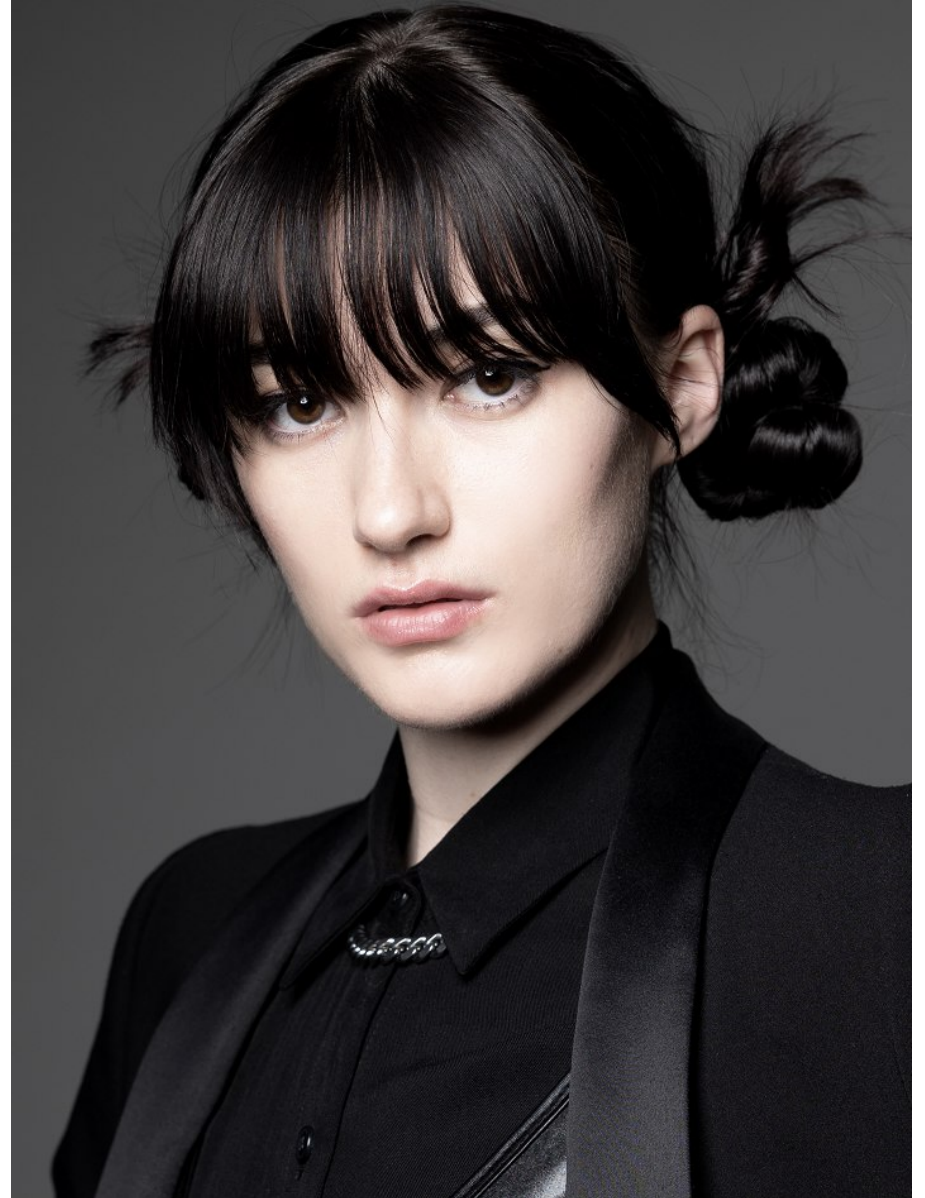

FENTON

MODEL MANAGEMENT

CATIE

Height: 5'9" Dress: 4 US Bust: 34" Waist: 26" Hips: 37" Shoes: 8 US Hair: Brown Eyes: Brown

FENTON
MODEL MANAGEMENT

CATIE

Height: 5'9" Dress: 4 US Bust: 34" Waist: 26" Hips: 37" Shoes: 8 US Hair: Brown Eyes: Brown