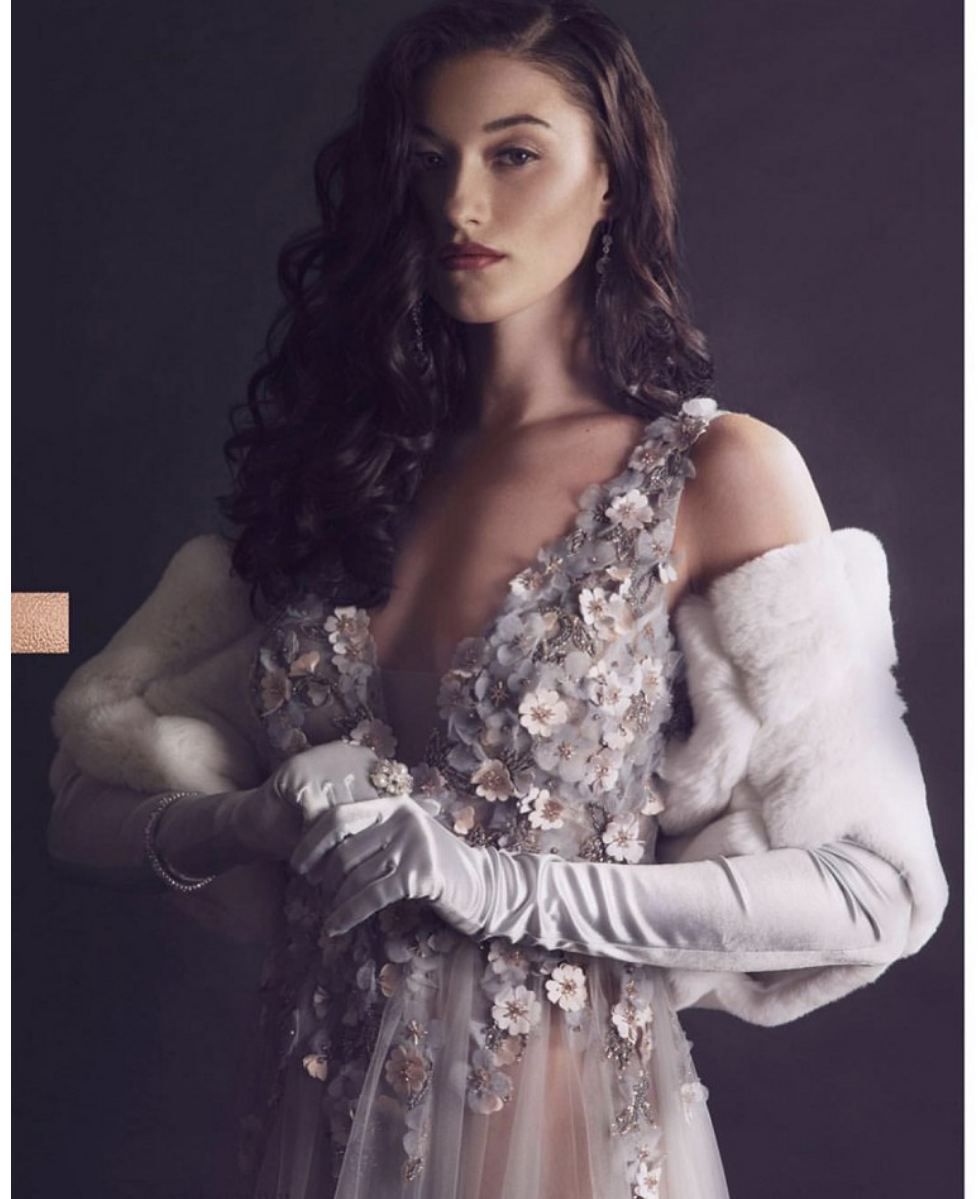

FENTON
MODEL MANAGEMENT

CATIE

Height: 5'9" Dress: 4 US Bust: 34" Waist: 26" Hips: 37" Shoes: 8 US Hair: Brown Eyes: Brown