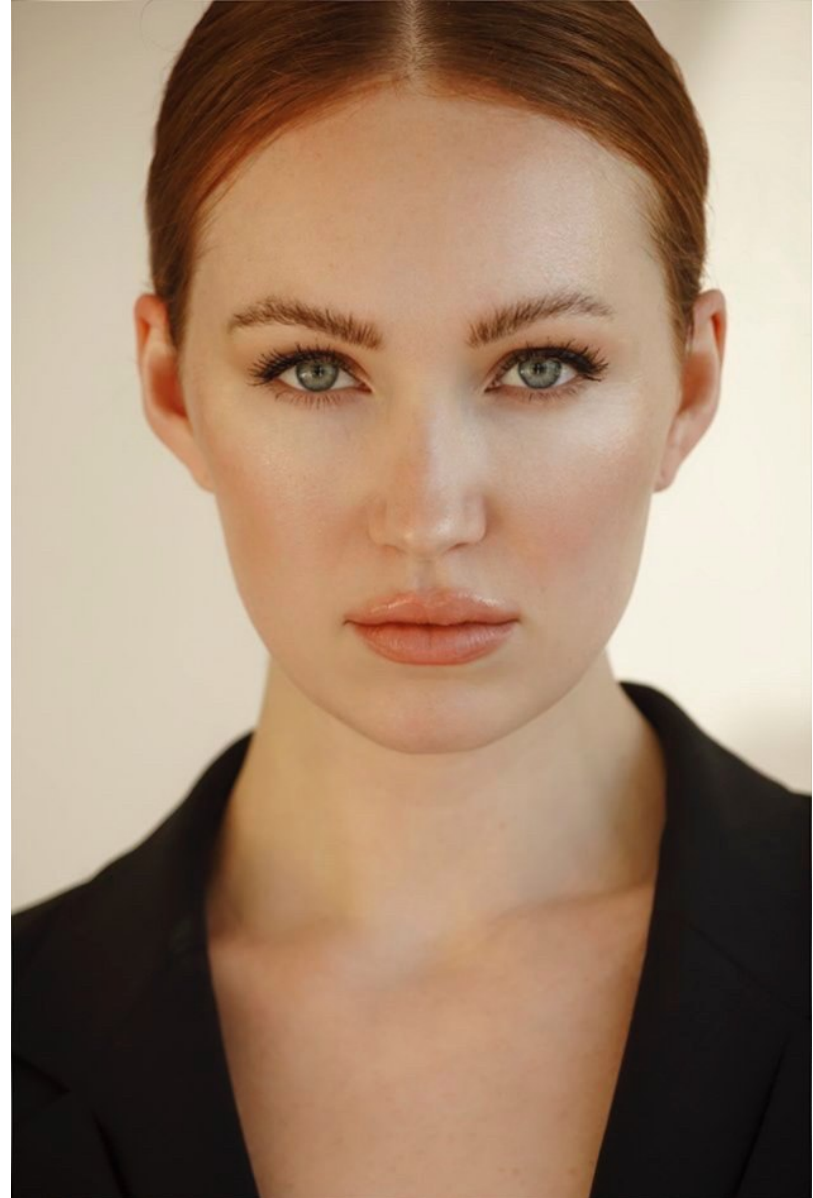

FENTON
MODEL MANAGEMENT

GIANA

Height: 5'9.5" Dress: 2-4 US Bust: 32" Waist: 25.5" Hips: 36" Shoes: 9 US Hair: Red Eyes: Blue

FENTON

MODEL MANAGEMENT

GIANA

Height: 5'9.5" Dress: 2-4 US Bust: 32" Waist: 25.5" Hips: 36" Shoes: 9 US Hair: Red Eyes: Blue