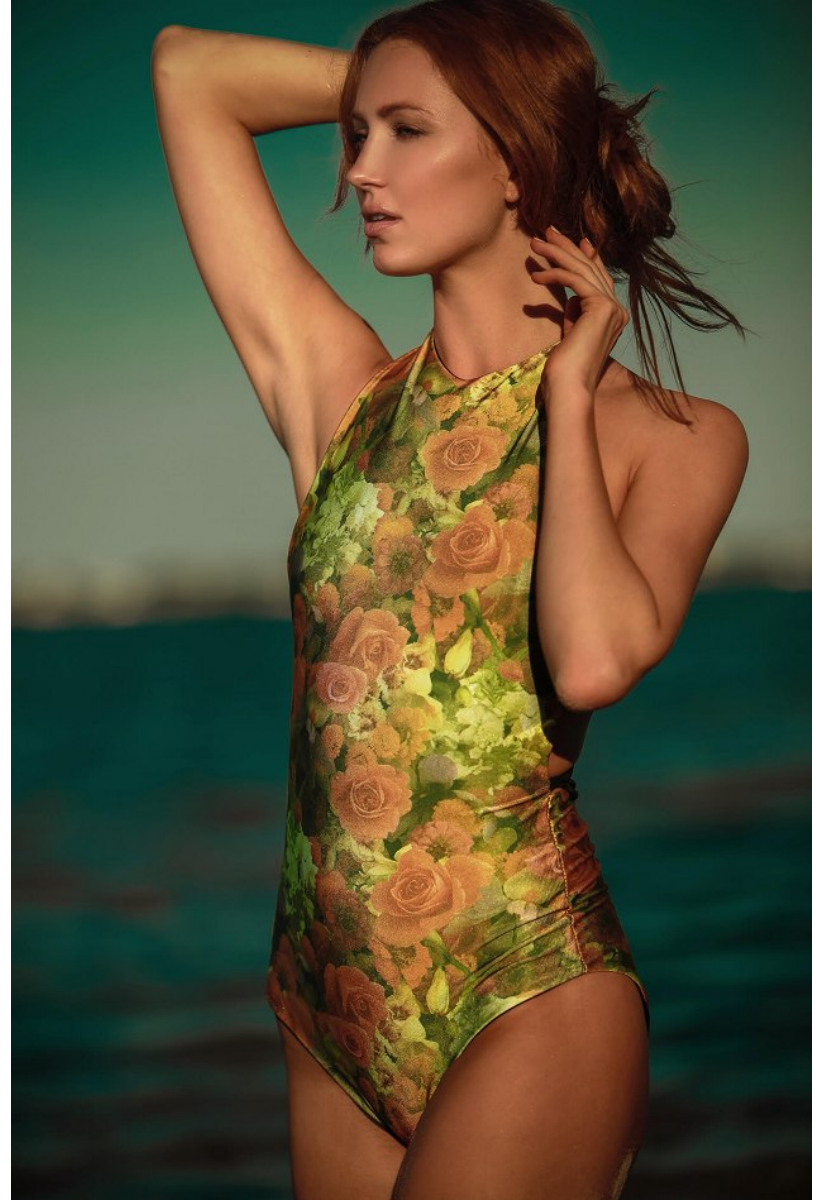

FENTON
MODEL MANAGEMENT

GIANA

Height: 5'9.5" Dress: 2-4 US Bust: 32" Waist: 25.5" Hips: 36" Shoes: 9 US Hair: Red Eyes: Blue