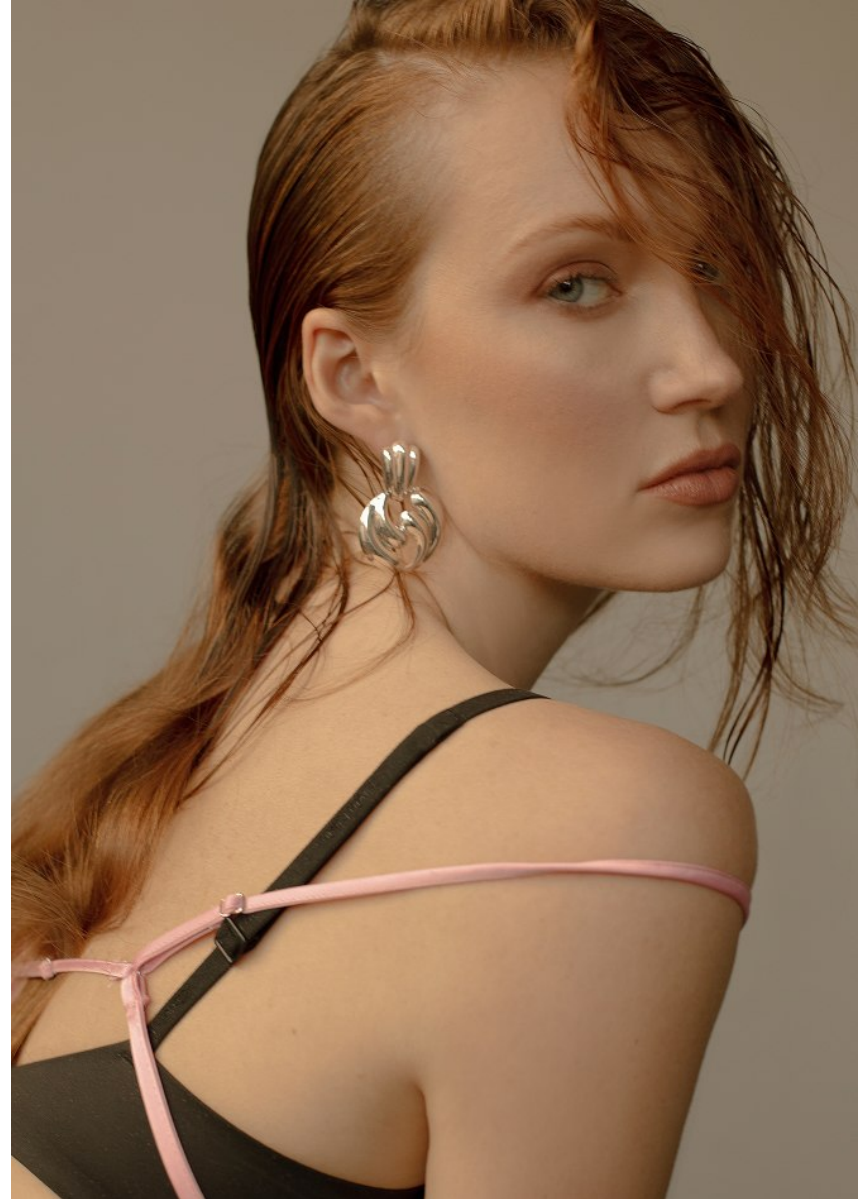

FENTON
MODEL MANAGEMENT

GIANA

Height: 5'9.5" Dress: 2-4 US Bust: 32" Waist: 25.5" Hips: 36" Shoes: 9 US Hair: Red Eyes: Blue

FENTON

MODEL MANAGEMENT

GIANA

Height: 5'9.5" Dress: 2-4 US Bust: 32" Waist: 25.5" Hips: 36" Shoes: 9 US Hair: Red Eyes: Blue