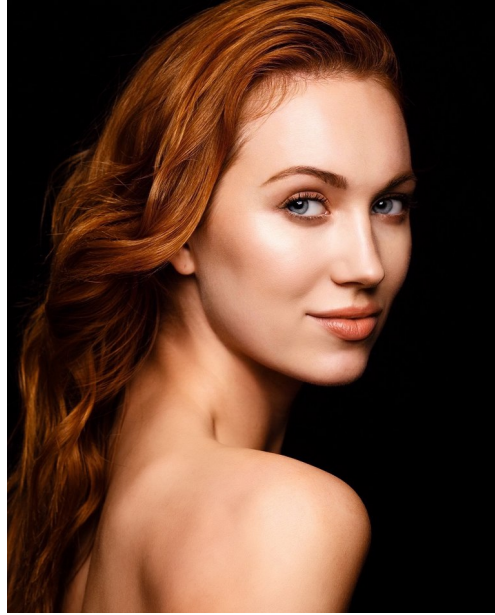

FENTON

MODEL MANAGEMENT

GIANA

Height: 5'9.5" Dress: 2-4 US Bust: 32" Waist: 25.5" Hips: 36" Shoes: 9 US Hair: Red Eyes: Blue

FENTON

MODEL MANAGEMENT

GIANA

Height: 5'9.5" Dress: 2-4 US Bust: 32" Waist: 25.5" Hips: 36" Shoes: 9 US Hair: Red Eyes: Blue

FENTON
MODEL MANAGEMENT

GIANA

Height: 5'9.5" Dress: 2-4 US Bust: 32" Waist: 25.5" Hips: 36" Shoes: 9 US Hair: Red Eyes: Blue