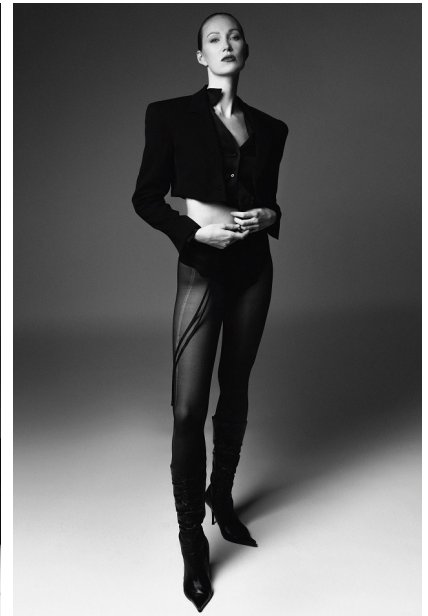

FENTON

MODEL MANAGEMENT

GIANA

Height: 5'9.5" Dress: 2-4 US Bust: 32" Waist: 25.5" Hips: 36" Shoes: 9 US Hair: Red Eyes: Blue

FENTON

MODEL MANAGEMENT

GIANA

Height: 5'9.5" Dress: 2-4 US Bust: 32" Waist: 25.5" Hips: 36" Shoes: 9 US Hair: Red Eyes: Blue

FENTON
MODEL MANAGEMENT

GIANA

Height: 5'9.5" Dress: 2-4 US Bust: 32" Waist: 25.5" Hips: 36" Shoes: 9 US Hair: Red Eyes: Blue