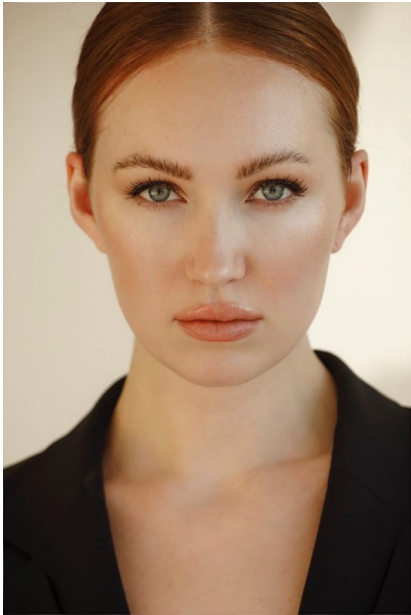

## GIANA

Height: 5'9.5" Dress: 2-4 US Bust: 32" Waist: 25.5" Hips: 36" Shoes: 9 US Hair: Red Eyes: Blue