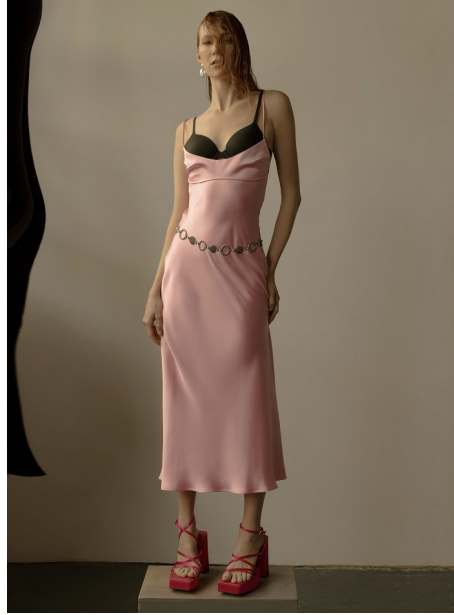

## GIANA

Height: 5'9.5" Dress: 2-4 US Bust: 32" Waist: 25.5" Hips: 36" Shoes: 9 US Hair: Red Eyes: Blue