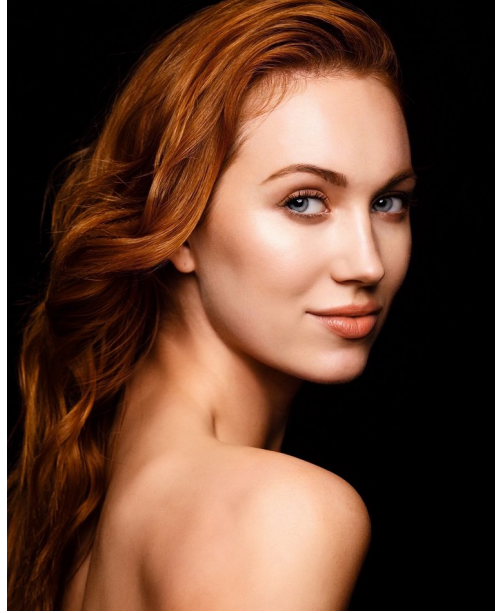

FENTON
MODEL MANAGEMENT

GIANA

Height: 5'9.5" Dress: 2-4 US Bust: 32" Waist: 25.5" Hips: 36" Shoes: 9 US Hair: Red Eyes: Blue