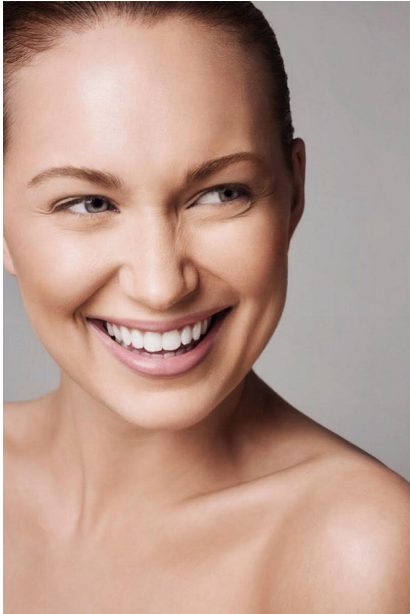

FENTON

MODEL MANAGEMENT

GIANA

Height: 5'9.5" Dress: 2-4 US Bust: 32" Waist: 25.5" Hips: 36" Shoes: 9 US Hair: Red Eyes: Blue