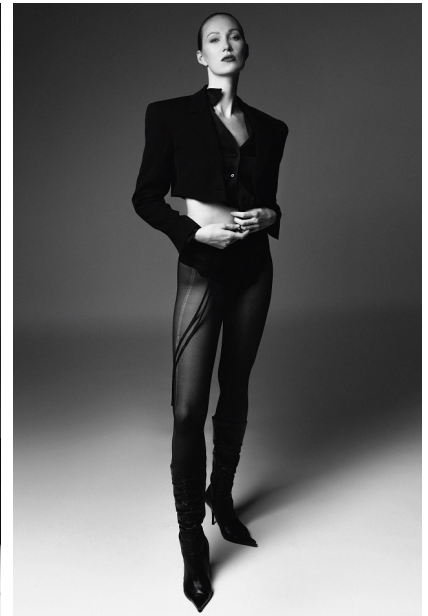

## GIANA

Height: 5'9.5" Dress: 2-4 US Bust: 32" Waist: 25.5" Hips: 36" Shoes: 9 US Hair: Red Eyes: Blue