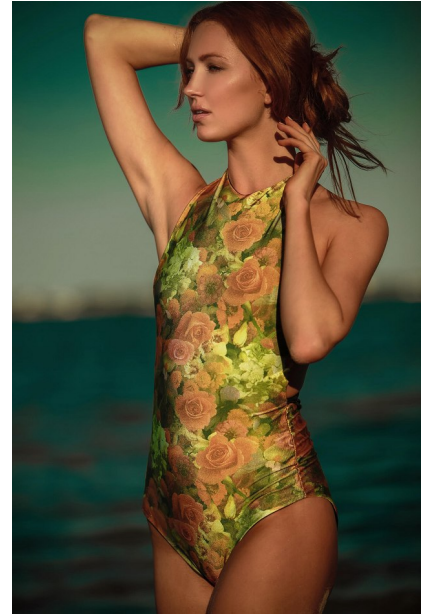

FENTON

MODEL MANAGEMENT

GIANA

Height: 5'9.5" Dress: 2-4 US Bust: 32" Waist: 25.5" Hips: 36" Shoes: 9 US Hair: Red Eyes: Blue