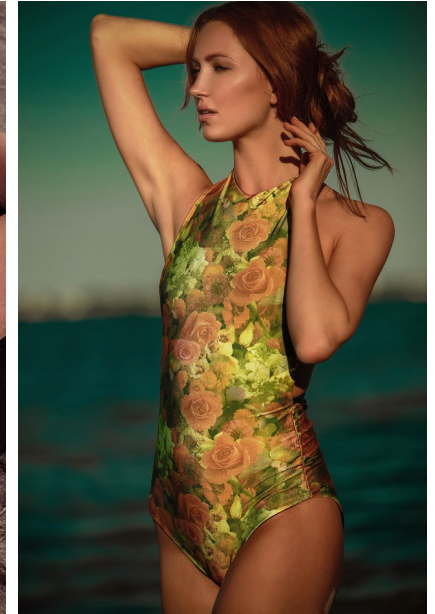

FENTON

MODEL MANAGEMENT

GIANA

Height: 5'9.5" Dress: 2-4 US Bust: 32" Waist: 25.5" Hips: 36" Shoes: 9 US Hair: Red Eyes: Blue

FENTON

MODEL MANAGEMENT

GIANA

Height: 5'9.5" Dress: 2-4 US Bust: 32" Waist: 25.5" Hips: 36" Shoes: 9 US Hair: Red Eyes: Blue

FENTON
MODEL MANAGEMENT

GIANA

Height: 5'9.5" Dress: 2-4 US Bust: 32" Waist: 25.5" Hips: 36" Shoes: 9 US Hair: Red Eyes: Blue