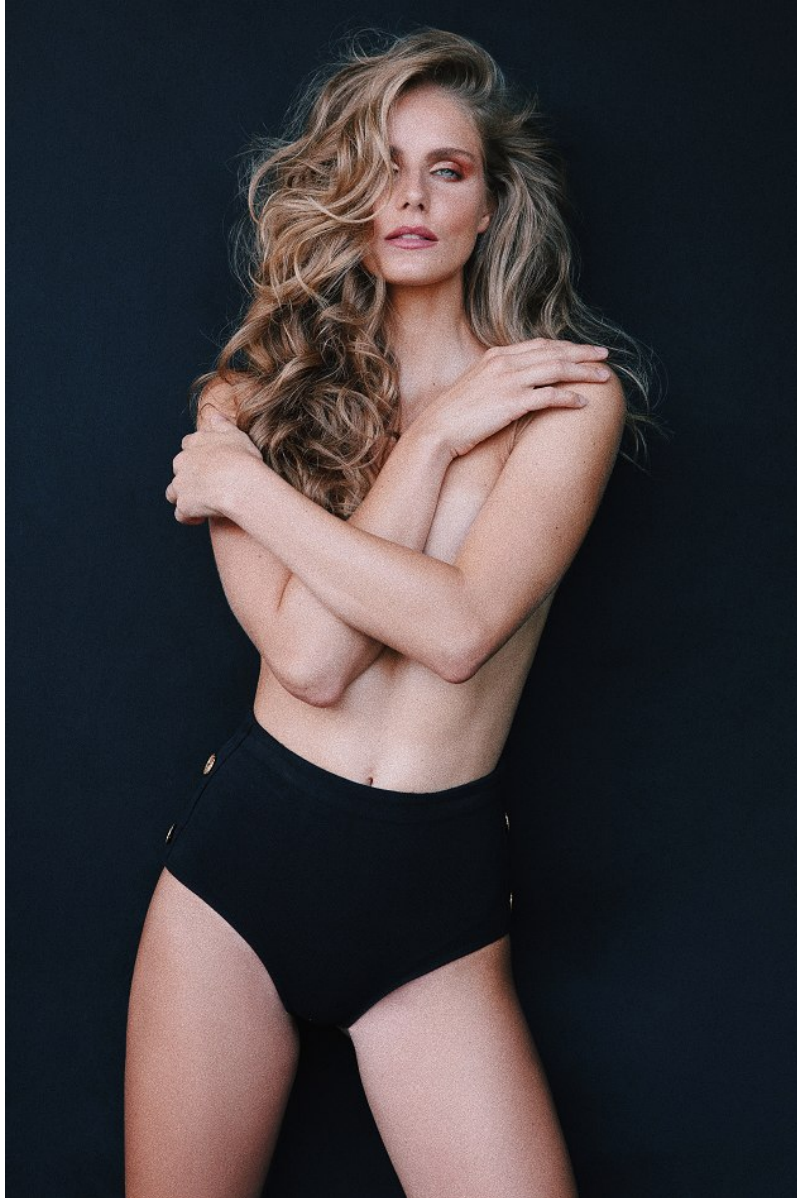

FENTON
MODEL MANAGEMENT

LUNA CASTILHO

Height: 5'11" Dress: 2-4 US Bust: 34" Waist: 25" Hips: 36" Shoes: 10.5 US Hair: Blonde Eyes: Blue

FENTON
MODEL MANAGEMENT

LUNA CASTILHO

Height: 5'11" Dress: 2-4 US Bust: 34" Waist: 25" Hips: 36" Shoes: 10.5 US Hair: Blonde Eyes: Blue