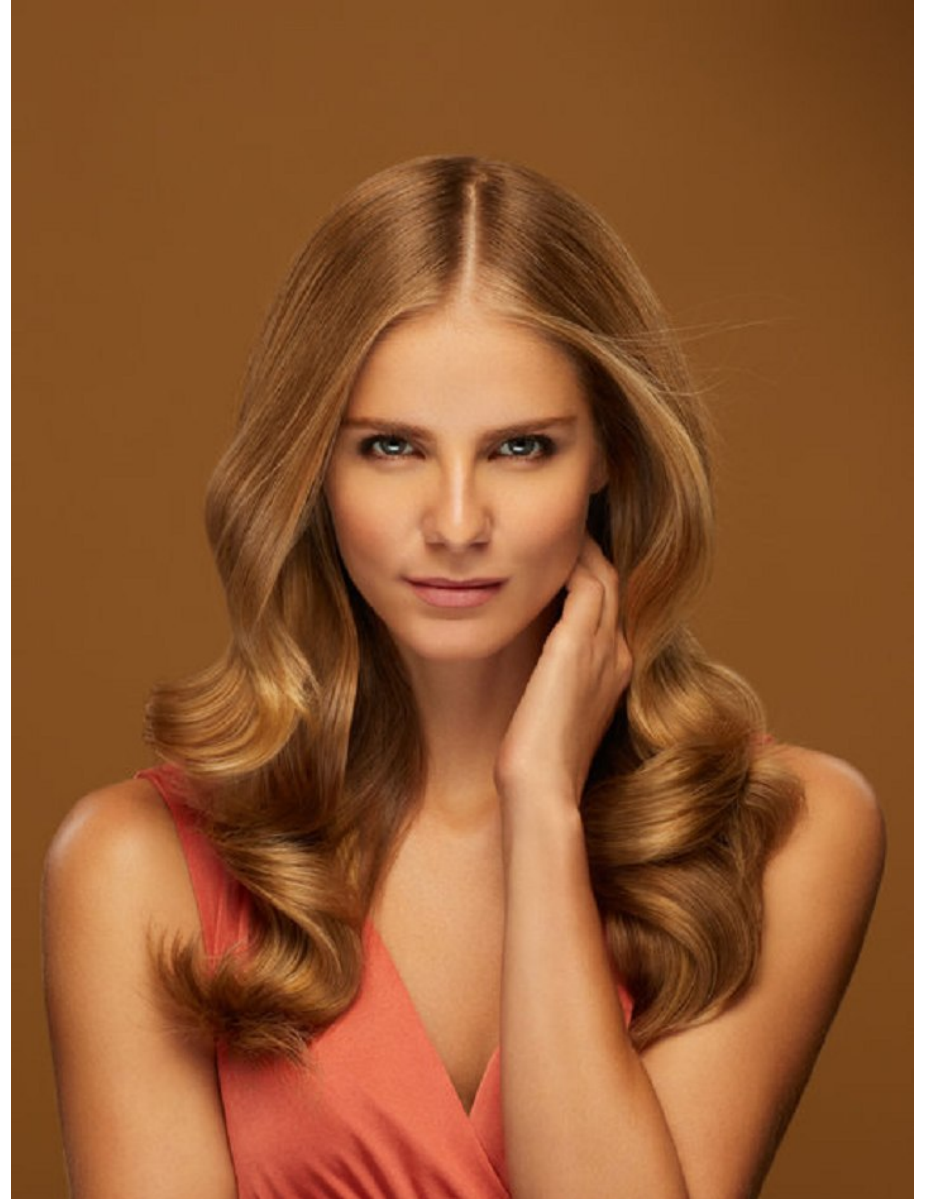

FENTON
MODEL MANAGEMENT

LUNA CASTILHO

Height: 5'11" Dress: 2-4 US Bust: 34" Waist: 25" Hips: 36" Shoes: 10.5 US Hair: Blonde Eyes: Blue