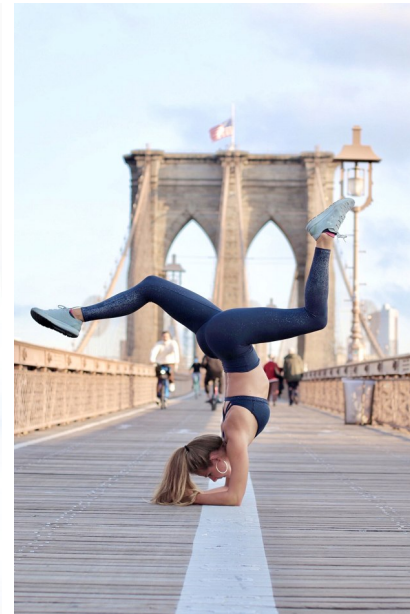

FENTON

MODEL MANAGEMENT

LUNA CASTILHO

Height: 5'11" Dress: 2-4 US Bust: 34" Waist: 25" Hips: 36" Shoes: 10.5 US Hair: Blonde Eyes: Blue