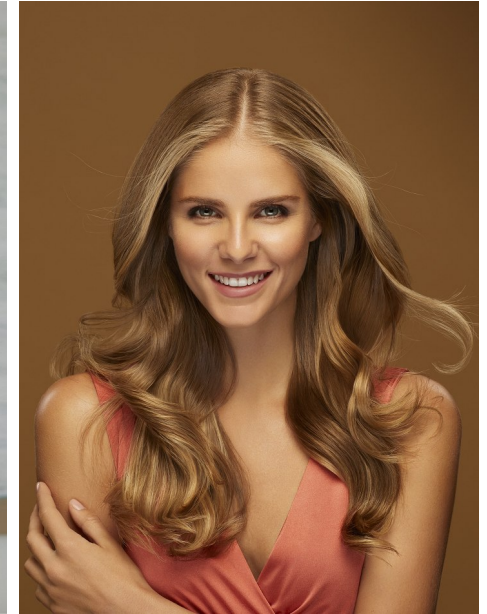

FENTON

MODEL MANAGEMENT

LUNA CASTILHO

Height: 5'11" Dress: 2-4 US Bust: 34" Waist: 25" Hips: 36" Shoes: 10.5 US Hair: Blonde Eyes: Blue