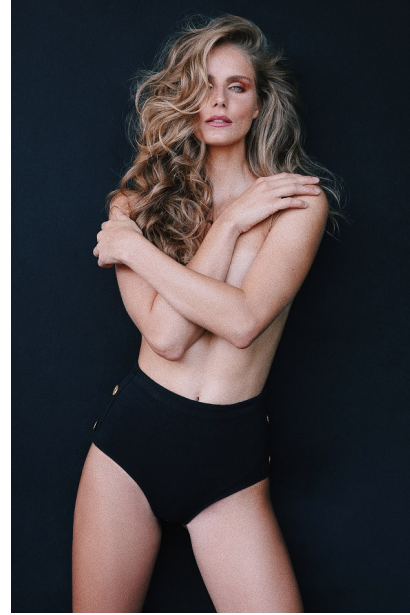

FENTON

MODEL MANAGEMENT

LUNA CASTILHO

Height: 5'11" Dress: 2-4 US Bust: 34" Waist: 25" Hips: 36" Shoes: 10.5 US Hair: Blonde Eyes: Blue