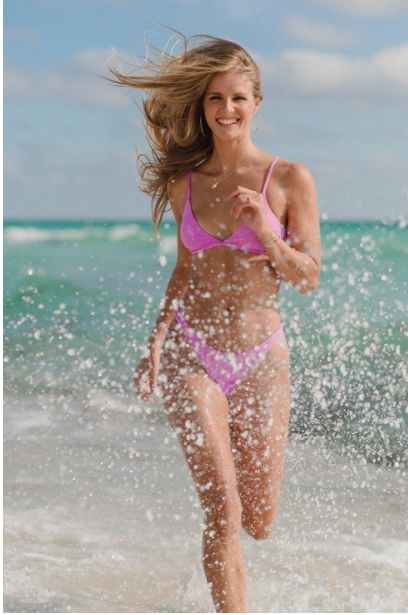

FENTON

MODEL MANAGEMENT

LUNA CASTILHO

Height: 5'11" Dress: 2-4 US Bust: 34" Waist: 25" Hips: 36" Shoes: 10.5 US Hair: Blonde Eyes: Blue