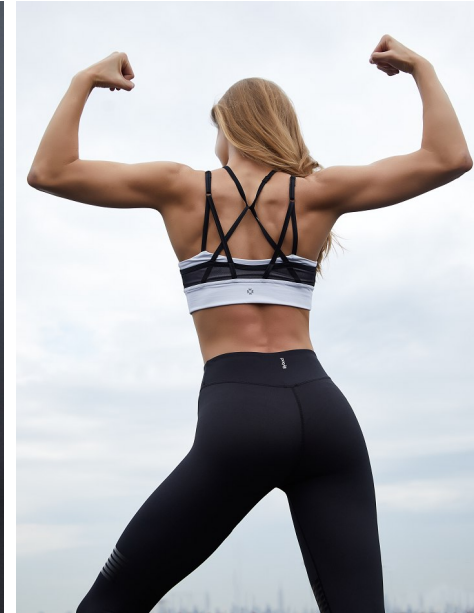

FENTON

MODEL MANAGEMENT

LUNA CASTILHO

Height: 5'11" Dress: 2-4 US Bust: 34" Waist: 25" Hips: 36" Shoes: 10.5 US Hair: Blonde Eyes: Blue