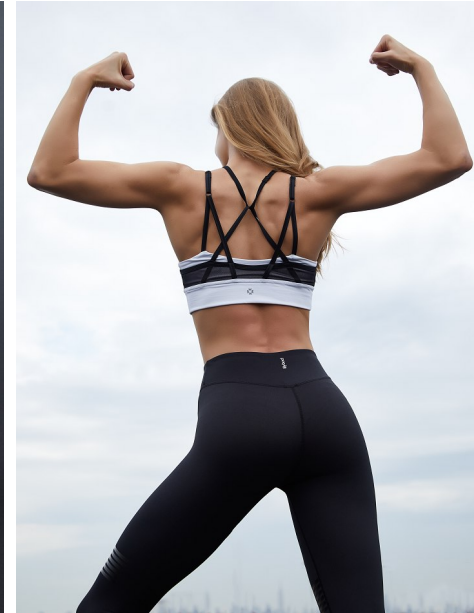

FENTON

MODEL MANAGEMENT

LUNA CASTILHO

Height: 5'11" Dress: 2-4 US Bust: 34" Waist: 25" Hips: 36" Shoes: 10.5 US Hair: Blonde Eyes: Blue

FENTON

MODEL MANAGEMENT

LUNA CASTILHO

Height: 5'11" Dress: 2-4 US Bust: 34" Waist: 25" Hips: 36" Shoes: 10.5 US Hair: Blonde Eyes: Blue