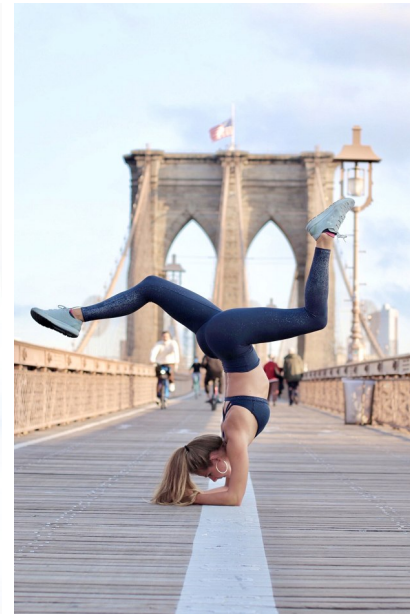

FENTON

MODEL MANAGEMENT

LUNA CASTILHO

Height: 5'11" Dress: 2-4 US Bust: 34" Waist: 25" Hips: 36" Shoes: 10.5 US Hair: Blonde Eyes: Blue

FENTON

MODEL MANAGEMENT

LUNA CASTILHO

Height: 5'11" Dress: 2-4 US Bust: 34" Waist: 25" Hips: 36" Shoes: 10.5 US Hair: Blonde Eyes: Blue