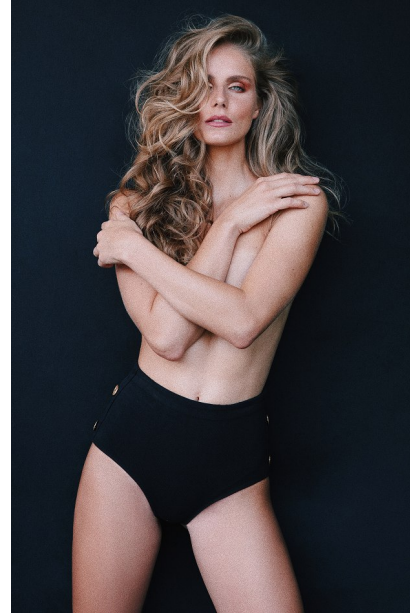

FENTON

MODEL MANAGEMENT

LUNA CASTILHO

Height: 5'11" Dress: 2-4 US Bust: 34" Waist: 25" Hips: 36" Shoes: 10.5 US Hair: Blonde Eyes: Blue

FENTON

MODEL MANAGEMENT

LUNA CASTILHO

Height: 5'11" Dress: 2-4 US Bust: 34" Waist: 25" Hips: 36" Shoes: 10.5 US Hair: Blonde Eyes: Blue

FENTON

MODEL MANAGEMENT

LUNA CASTILHO

Height: 5'11" Dress: 2-4 US Bust: 34" Waist: 25" Hips: 36" Shoes: 10.5 US Hair: Blonde Eyes: Blue