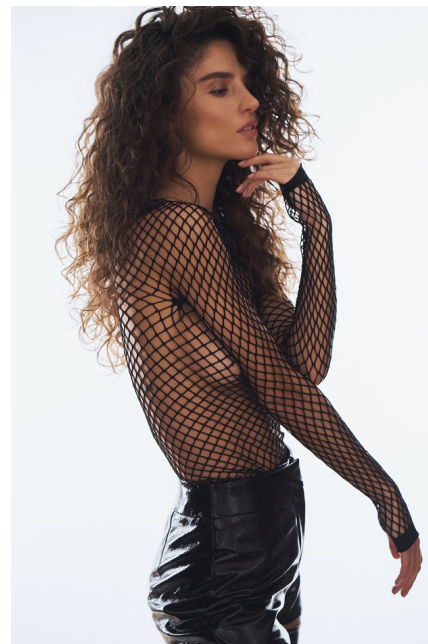

FILIZA

Height: 5'10.5" Dress: 2-4 US Bust: 33" Waist: 26" Hips: 35.5" Shoes: 9 US
Hair: Brown Eyes: Green/Brown

FENTON
MODEL MANAGEMENT

Fenton Model Management, 207 East 63rd Street, Suite 1W, New York, NY 10065.
212-758-9500 | www.fentonmodels.com