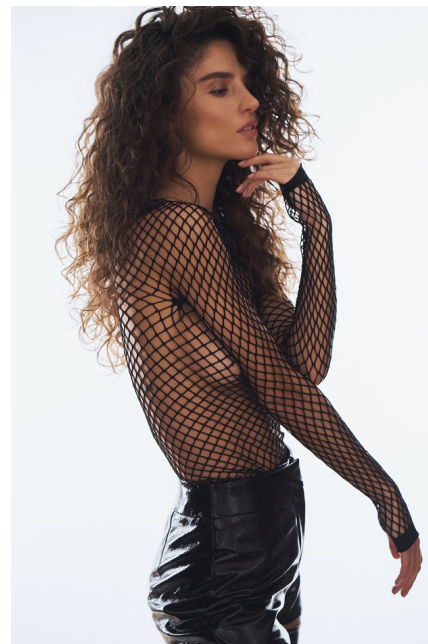

*FILIZA*

Height: 5'10.5" Dress: 2-4 US Bust: 33" Waist: 26" Hips: 35.5" Shoes: 9 US  
Hair: Brown Eyes: Green/Brown

**FENTON**  
MODEL MANAGEMENT

Fenton Model Management, 207 East 63rd Street, Suite 1W, New York, NY 10065.  
212-758-9500 | [www.fentonmodels.com](http://www.fentonmodels.com)