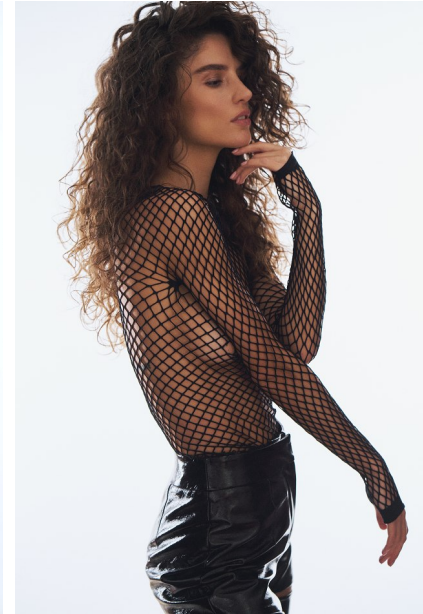

FENTON

MODEL MANAGEMENT

FILIZA

Height: 5'10.5" Dress: 2-4 US Bust: 33" Waist: 26" Hips: 35.5" Shoes: 9 US Hair: Brown Eyes: Green/Brown

FENTON

MODEL MANAGEMENT

FILIZA

Height: 5'10.5" Dress: 2-4 US Bust: 33" Waist: 26" Hips: 35.5" Shoes: 9 US Hair: Brown Eyes: Green/Brown