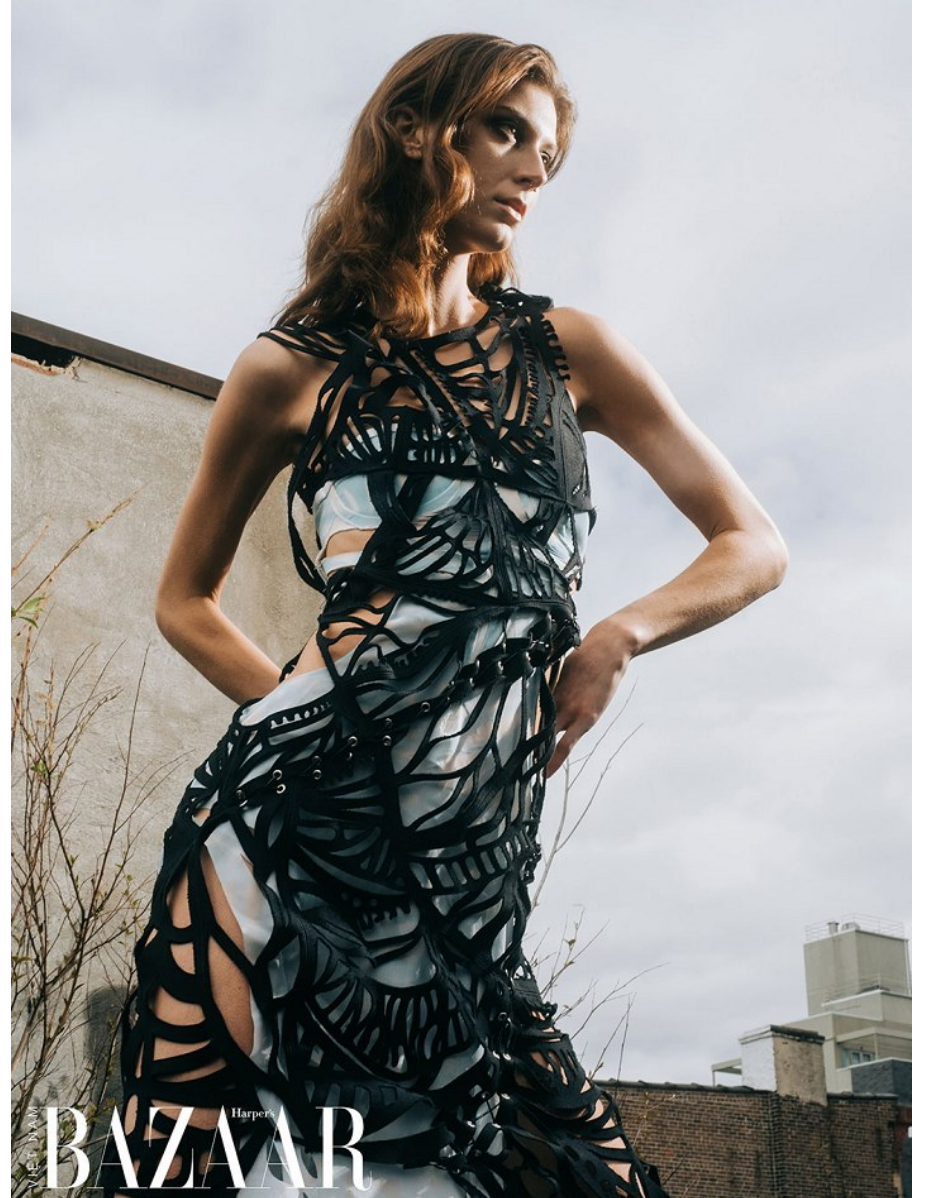

FENTON

MODEL MANAGEMENT

JULIA M

Height: 5'10.5" Dress: 0-2 US Bust: 32" Waist: 23" Hips: 35" Shoes: 8.5 US Hair: Light Brown Eyes: Hazel