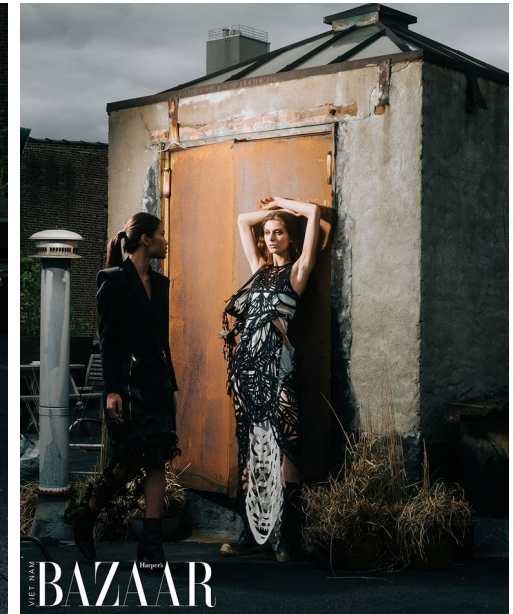

FENTON

MODEL MANAGEMENT

JULIA M

Height: 5'10.5" Dress: 0-2 US Bust: 32" Waist: 23" Hips: 35" Shoes: 8.5 US Hair: Light Brown Eyes: Hazel

FENTON

MODEL MANAGEMENT

JULIA M

Height: 5'10.5" Dress: 0-2 US Bust: 32" Waist: 23" Hips: 35" Shoes: 8.5 US Hair: Light Brown Eyes: Hazel

FENTON
MODEL MANAGEMENT

JULIA M

Height: 5'10.5" Dress: 0-2 US Bust: 32" Waist: 23" Hips: 35" Shoes: 8.5 US Hair: Light Brown Eyes: Hazel