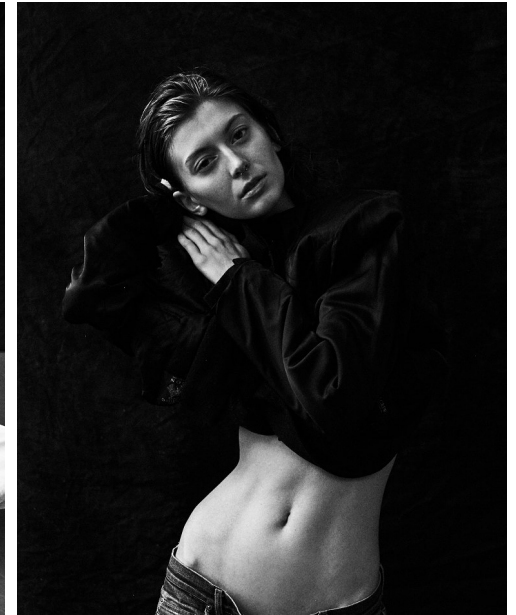

FENTON

MODEL MANAGEMENT

JULIA M

Height: 5'10.5" Dress: 0-2 US Bust: 32" Waist: 23" Hips: 35" Shoes: 8.5 US Hair: Light Brown Eyes: Hazel

FENTON

MODEL MANAGEMENT

JULIA M

Height: 5'10.5" Dress: 0-2 US Bust: 32" Waist: 23" Hips: 35" Shoes: 8.5 US Hair: Light Brown Eyes: Hazel

FENTON
MODEL MANAGEMENT

JULIA M

Height: 5'10.5" Dress: 0-2 US Bust: 32" Waist: 23" Hips: 35" Shoes: 8.5 US Hair: Light Brown Eyes: Hazel