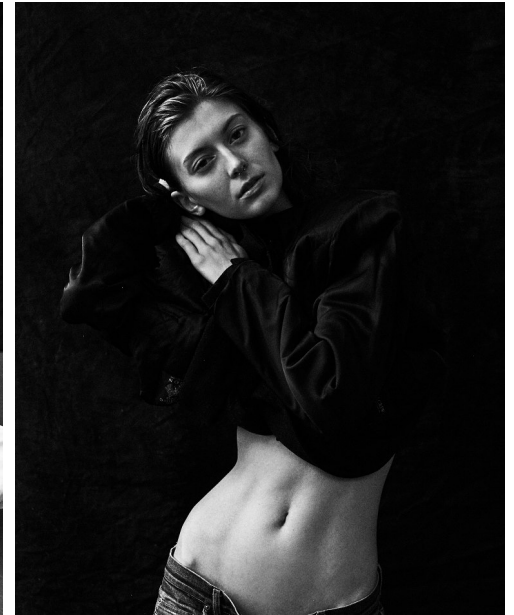

FENTON

MODEL MANAGEMENT

JULIA M

Height: 5'10.5" Dress: 0-2 US Bust: 32" Waist: 23" Hips: 35" Shoes: 8.5 US Hair: Light Brown Eyes: Hazel

FENTON

MODEL MANAGEMENT

JULIA M

Height: 5'10.5" Dress: 0-2 US Bust: 32" Waist: 23" Hips: 35" Shoes: 8.5 US Hair: Light Brown Eyes: Hazel

FENTON
MODEL MANAGEMENT

JULIA M

Height: 5'10.5" Dress: 0-2 US Bust: 32" Waist: 23" Hips: 35" Shoes: 8.5 US Hair: Light Brown Eyes: Hazel