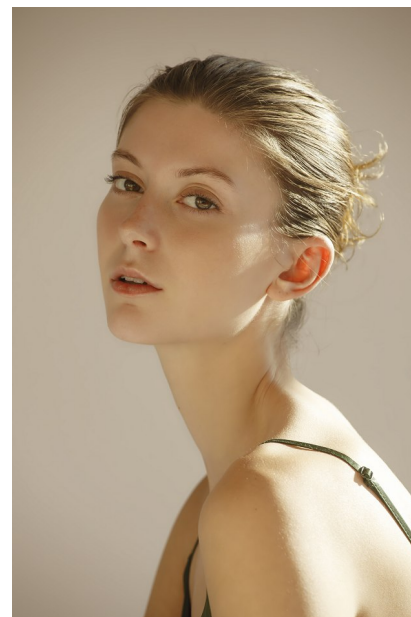

FENTON

MODEL MANAGEMENT

JULIA M

Height: 5'10.5" Dress: 0-2 US Bust: 32" Waist: 23" Hips: 35" Shoes: 8.5 US Hair: Light Brown Eyes: Hazel

FENTON

MODEL MANAGEMENT

JULIA M

Height: 5'10.5" Dress: 0-2 US Bust: 32" Waist: 23" Hips: 35" Shoes: 8.5 US Hair: Light Brown Eyes: Hazel

FENTON
MODEL MANAGEMENT

JULIA M

Height: 5'10.5" Dress: 0-2 US Bust: 32" Waist: 23" Hips: 35" Shoes: 8.5 US Hair: Light Brown Eyes: Hazel