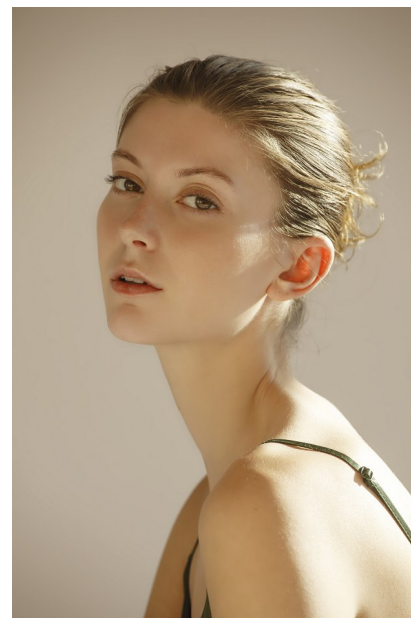

FENTON

MODEL MANAGEMENT

JULIA M

Height: 5'10.5" Dress: 0-2 US Bust: 32" Waist: 23" Hips: 35" Shoes: 8.5 US Hair: Light Brown Eyes: Hazel

FENTON

MODEL MANAGEMENT

JULIA M

Height: 5'10.5" Dress: 0-2 US Bust: 32" Waist: 23" Hips: 35" Shoes: 8.5 US Hair: Light Brown Eyes: Hazel

FENTON
MODEL MANAGEMENT

JULIA M

Height: 5'10.5" Dress: 0-2 US Bust: 32" Waist: 23" Hips: 35" Shoes: 8.5 US Hair: Light Brown Eyes: Hazel