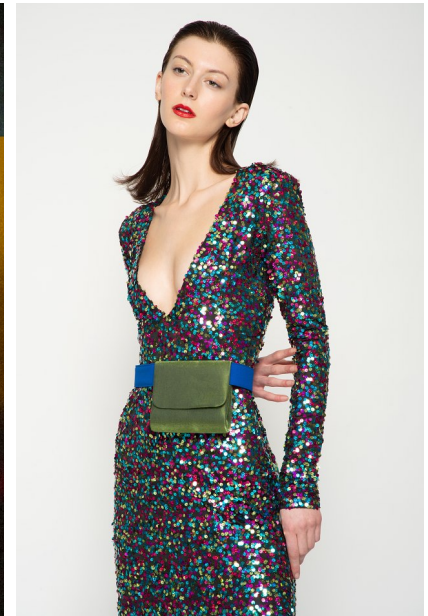

FENTON

MODEL MANAGEMENT

JULIA M

Height: 5'10.5" Dress: 0-2 US Bust: 32" Waist: 23" Hips: 35" Shoes: 8.5 US Hair: Light Brown Eyes: Hazel

FENTON

MODEL MANAGEMENT

JULIA M

Height: 5'10.5" Dress: 0-2 US Bust: 32" Waist: 23" Hips: 35" Shoes: 8.5 US Hair: Light Brown Eyes: Hazel

FENTON
MODEL MANAGEMENT

JULIA M

Height: 5'10.5" Dress: 0-2 US Bust: 32" Waist: 23" Hips: 35" Shoes: 8.5 US Hair: Light Brown Eyes: Hazel