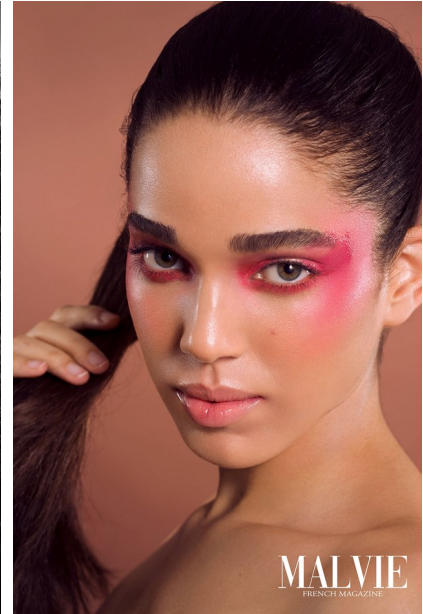

FENTON

MODEL MANAGEMENT

MELISSA N

Height: 5'8.5" Dress: 2 US Bust: 32" Waist: 24" Hips: 35" Shoes: 8.5 US Hair: Brown Eyes: Green

FENTON

MODEL MANAGEMENT

MELISSA N

Height: 5'8.5" Dress: 2 US Bust: 32" Waist: 24" Hips: 35" Shoes: 8.5 US Hair: Brown Eyes: Green