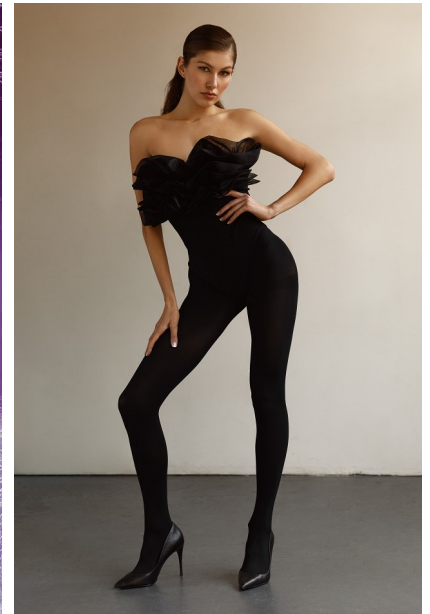

FENTON

MODEL MANAGEMENT

AMBER P

Height: 5'10.5" Dress: 2 US Bust: 34" Waist: 24" Hips: 35" Shoes: 10 US Hair: Brown Eyes: Green