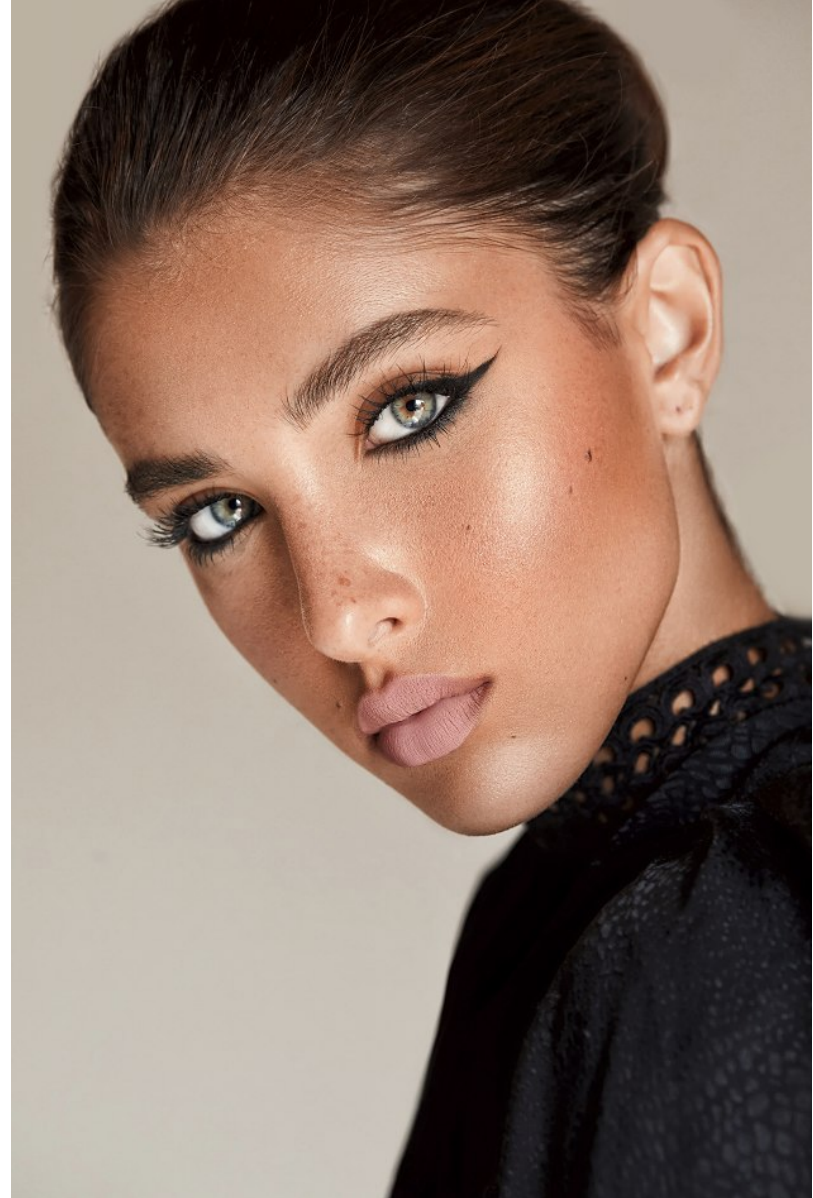

FENTON
MODEL MANAGEMENT

EMERSON

Height: 5'8" Dress: 0-2 US Bust: 32" Waist: 23" Hips: 35" Shoes: 8 US Hair: Light Brown Eyes: Blue