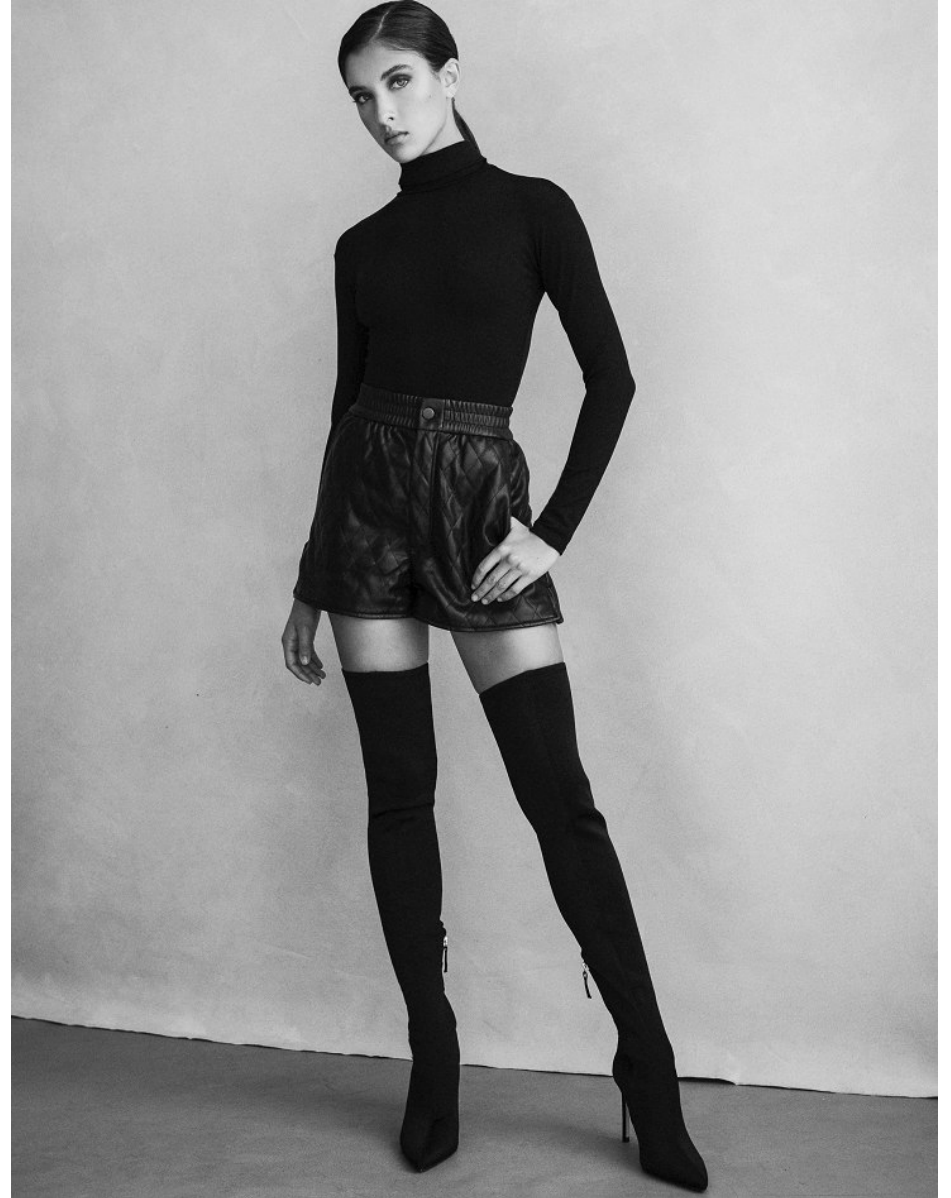

FENTON
MODEL MANAGEMENT

EMERSON

Height: 5'8" Dress: 0-2 US Bust: 32" Waist: 23" Hips: 35" Shoes: 8 US Hair: Light Brown Eyes: Blue