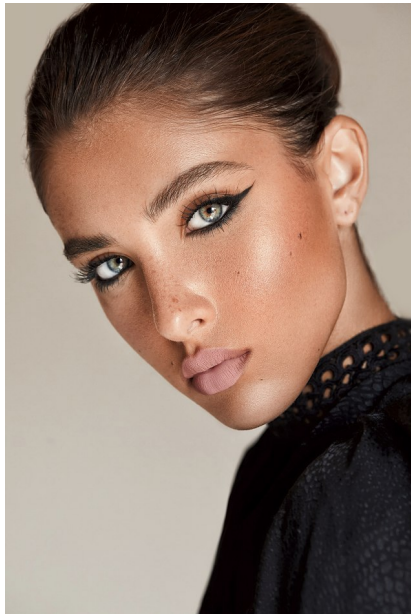

FENTON

MODEL MANAGEMENT

EMERSON

Height: 5'8" Dress: 0-2 US Bust: 32" Waist: 23" Hips: 35" Shoes: 8 US Hair: Light Brown Eyes: Blue

FENTON

MODEL MANAGEMENT

EMERSON

Height: 5'8" Dress: 0-2 US Bust: 32" Waist: 23" Hips: 35" Shoes: 8 US Hair: Light Brown Eyes: Blue

FENTON
MODEL MANAGEMENT

EMERSON

Height: 5'8" Dress: 0-2 US Bust: 32" Waist: 23" Hips: 35" Shoes: 8 US Hair: Light Brown Eyes: Blue