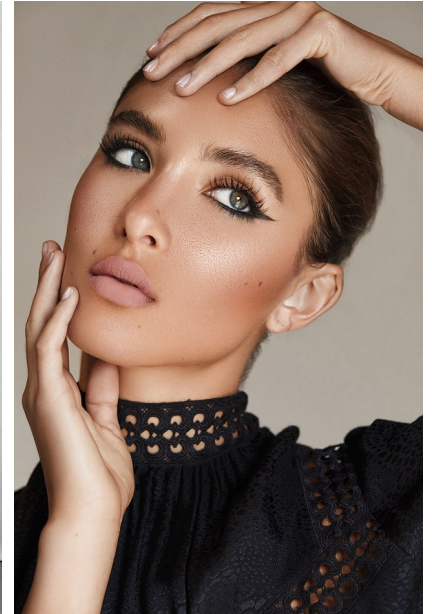

FENTON

MODEL MANAGEMENT

EMERSON

Height: 5'8" Dress: 0-2 US Bust: 32" Waist: 23" Hips: 35" Shoes: 8 US Hair: Light Brown Eyes: Blue

FENTON

MODEL MANAGEMENT

EMERSON

Height: 5'8" Dress: 0-2 US Bust: 32" Waist: 23" Hips: 35" Shoes: 8 US Hair: Light Brown Eyes: Blue

FENTON
MODEL MANAGEMENT

EMERSON

Height: 5'8" Dress: 0-2 US Bust: 32" Waist: 23" Hips: 35" Shoes: 8 US Hair: Light Brown Eyes: Blue