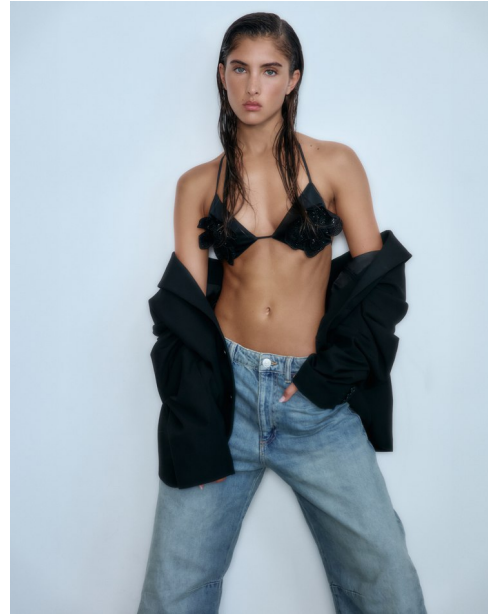

FENTON

MODEL MANAGEMENT

EMERSON

Height: 5'8" Dress: 0-2 US Bust: 32" Waist: 23" Hips: 35" Shoes: 8 US Hair: Light Brown Eyes: Blue

FENTON

MODEL MANAGEMENT

EMERSON

Height: 5'8" Dress: 0-2 US Bust: 32" Waist: 23" Hips: 35" Shoes: 8 US Hair: Light Brown Eyes: Blue

FENTON
MODEL MANAGEMENT

EMERSON

Height: 5'8" Dress: 0-2 US Bust: 32" Waist: 23" Hips: 35" Shoes: 8 US Hair: Light Brown Eyes: Blue