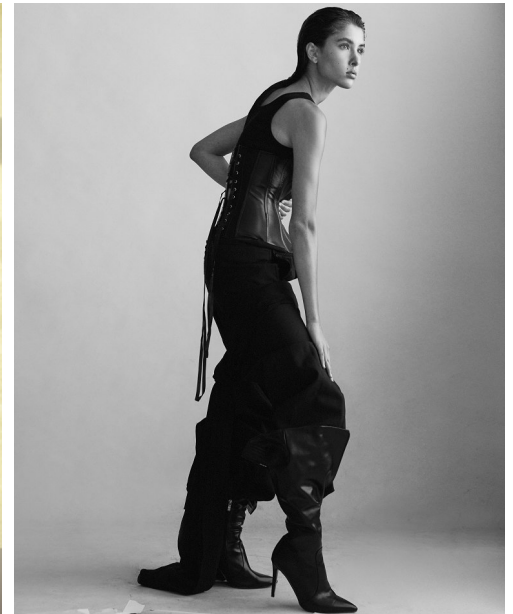

FENTON

MODEL MANAGEMENT

EMERSON

Height: 5'8" Dress: 0-2 US Bust: 32" Waist: 23" Hips: 35" Shoes: 8 US Hair: Light Brown Eyes: Blue

FENTON

MODEL MANAGEMENT

EMERSON

Height: 5'8" Dress: 0-2 US Bust: 32" Waist: 23" Hips: 35" Shoes: 8 US Hair: Light Brown Eyes: Blue

FENTON
MODEL MANAGEMENT

EMERSON

Height: 5'8" Dress: 0-2 US Bust: 32" Waist: 23" Hips: 35" Shoes: 8 US Hair: Light Brown Eyes: Blue