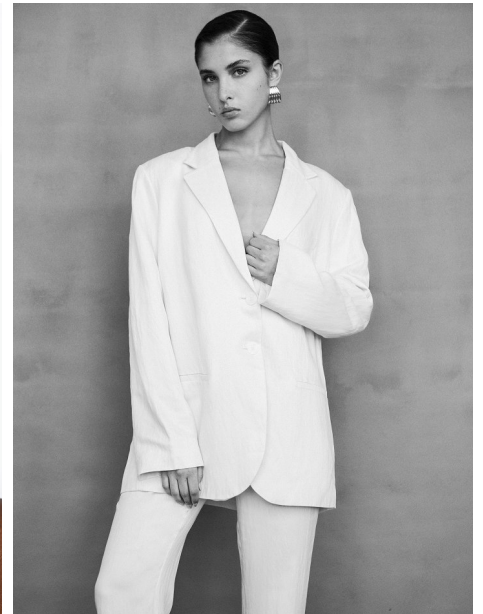

FENTON

MODEL MANAGEMENT

EMERSON

Height: 5'8" Dress: 0-2 US Bust: 32" Waist: 23" Hips: 35" Shoes: 8 US Hair: Light Brown Eyes: Blue

FENTON

MODEL MANAGEMENT

EMERSON

Height: 5'8" Dress: 0-2 US Bust: 32" Waist: 23" Hips: 35" Shoes: 8 US Hair: Light Brown Eyes: Blue

FENTON
MODEL MANAGEMENT

EMERSON

Height: 5'8" Dress: 0-2 US Bust: 32" Waist: 23" Hips: 35" Shoes: 8 US Hair: Light Brown Eyes: Blue