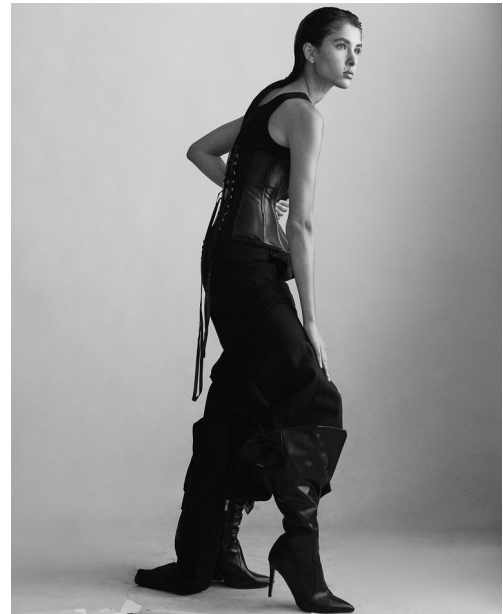

FENTON

MODEL MANAGEMENT

EMERSON

Height: 5'8" Dress: 0-2 US Bust: 32" Waist: 23" Hips: 35" Shoes: 8 US Hair: Light Brown Eyes: Blue

FENTON

MODEL MANAGEMENT

EMERSON

Height: 5'8" Dress: 0-2 US Bust: 32" Waist: 23" Hips: 35" Shoes: 8 US Hair: Light Brown Eyes: Blue

FENTON
MODEL MANAGEMENT

EMERSON

Height: 5'8" Dress: 0-2 US Bust: 32" Waist: 23" Hips: 35" Shoes: 8 US Hair: Light Brown Eyes: Blue