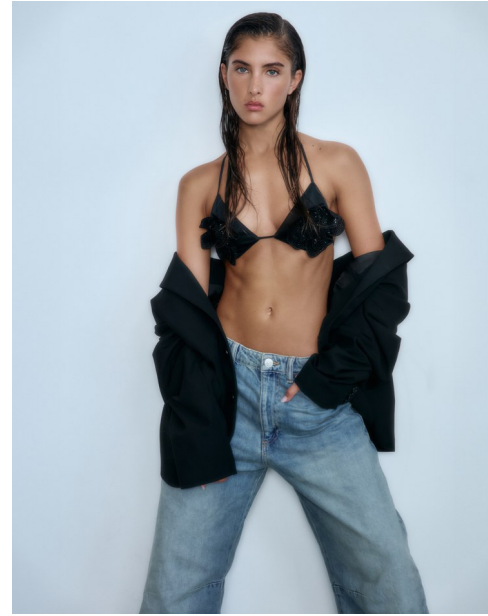

FENTON

MODEL MANAGEMENT

EMERSON

Height: 5'8" Dress: 0-2 US Bust: 32" Waist: 23" Hips: 35" Shoes: 8 US Hair: Light Brown Eyes: Blue

FENTON

MODEL MANAGEMENT

EMERSON

Height: 5'8" Dress: 0-2 US Bust: 32" Waist: 23" Hips: 35" Shoes: 8 US Hair: Light Brown Eyes: Blue

FENTON
MODEL MANAGEMENT

EMERSON

Height: 5'8" Dress: 0-2 US Bust: 32" Waist: 23" Hips: 35" Shoes: 8 US Hair: Light Brown Eyes: Blue