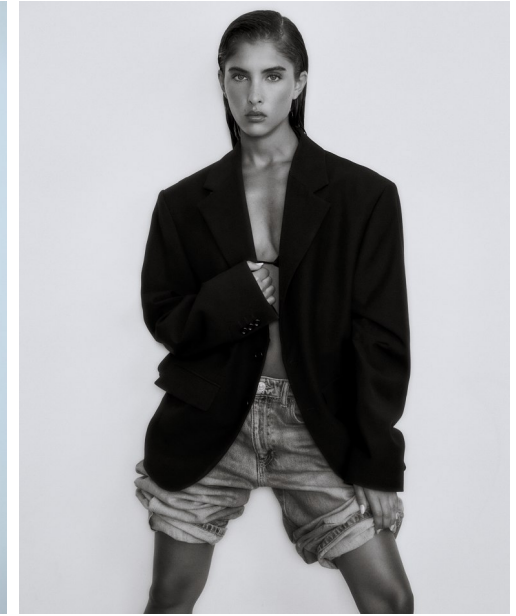

FENTON

MODEL MANAGEMENT

EMERSON

Height: 5'8" Dress: 0-2 US Bust: 32" Waist: 23" Hips: 35" Shoes: 8 US Hair: Light Brown Eyes: Blue

FENTON

MODEL MANAGEMENT

EMERSON

Height: 5'8" Dress: 0-2 US Bust: 32" Waist: 23" Hips: 35" Shoes: 8 US Hair: Light Brown Eyes: Blue

FENTON
MODEL MANAGEMENT

EMERSON

Height: 5'8" Dress: 0-2 US Bust: 32" Waist: 23" Hips: 35" Shoes: 8 US Hair: Light Brown Eyes: Blue