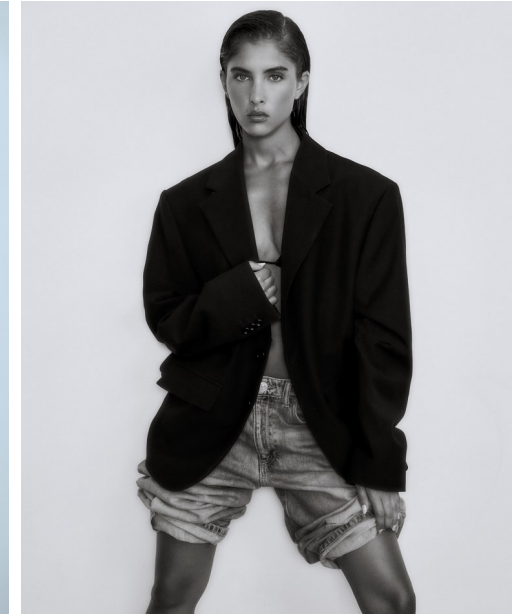

FENTON

MODEL MANAGEMENT

EMERSON

Height: 5'8" Dress: 0-2 US Bust: 32" Waist: 23" Hips: 35" Shoes: 8 US Hair: Light Brown Eyes: Blue

FENTON

MODEL MANAGEMENT

EMERSON

Height: 5'8" Dress: 0-2 US Bust: 32" Waist: 23" Hips: 35" Shoes: 8 US Hair: Light Brown Eyes: Blue

FENTON
MODEL MANAGEMENT

EMERSON

Height: 5'8" Dress: 0-2 US Bust: 32" Waist: 23" Hips: 35" Shoes: 8 US Hair: Light Brown Eyes: Blue