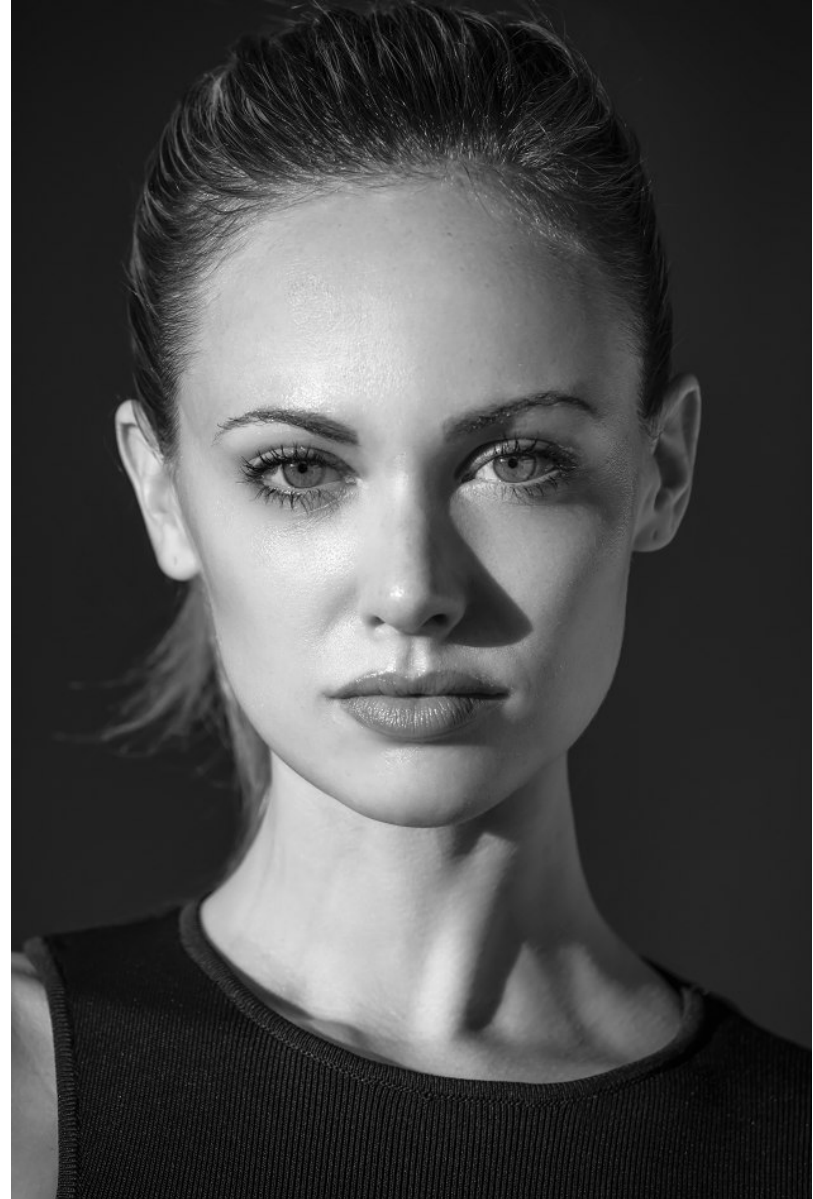

FENTON
MODEL MANAGEMENT

Height: 5'8" Dress: 2-4 US Bust: 32" Waist: 25.5" Hips: 36" Shoes: 7 US Hair: Blonde Eyes: Blue