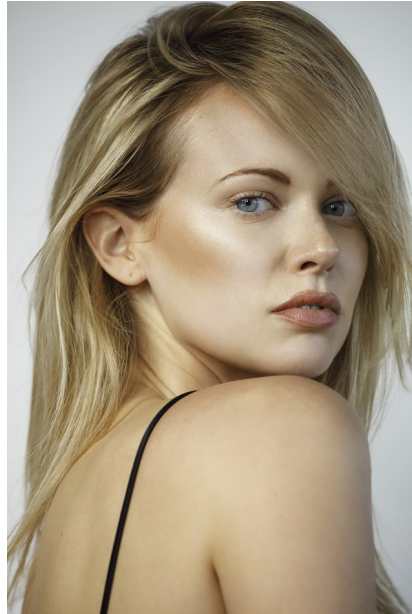

FENTON

MODEL MANAGEMENT

MEGHAN R

Height: 5'8" Dress: 2-4 US Bust: 32" Waist: 25.5" Hips: 36" Shoes: 7 US Hair: Blonde Eyes: Blue

FENTON

MODEL MANAGEMENT

MEGHAN R

Height: 5'8" Dress: 2-4 US Bust: 32" Waist: 25.5" Hips: 36" Shoes: 7 US Hair: Blonde Eyes: Blue