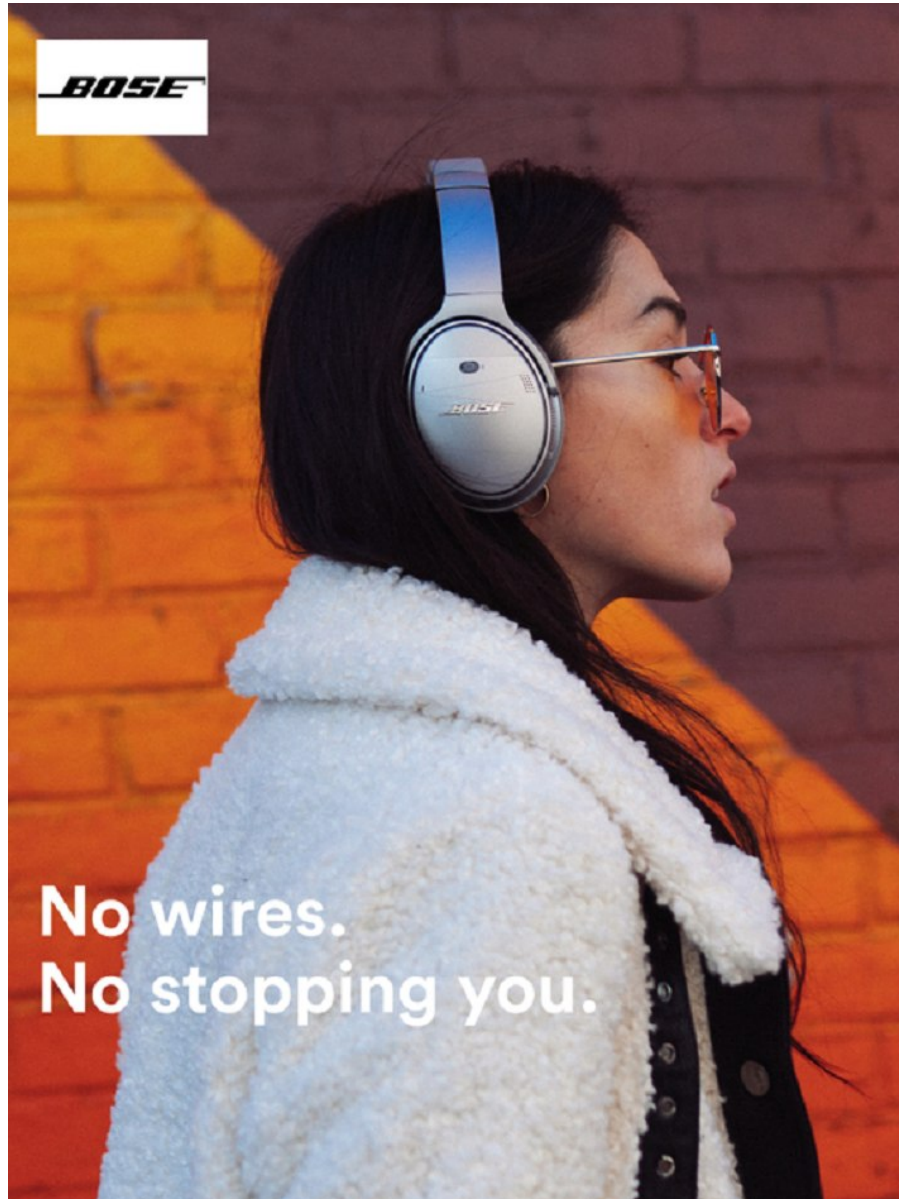

FENTON

MODEL MANAGEMENT

CLAUDIA

Height: 5'10" Dress: 2-4 US Bust: 32" Waist: 25" Hips: 34.5" Shoes: 8 US Hair: Brown Eyes: Hazel