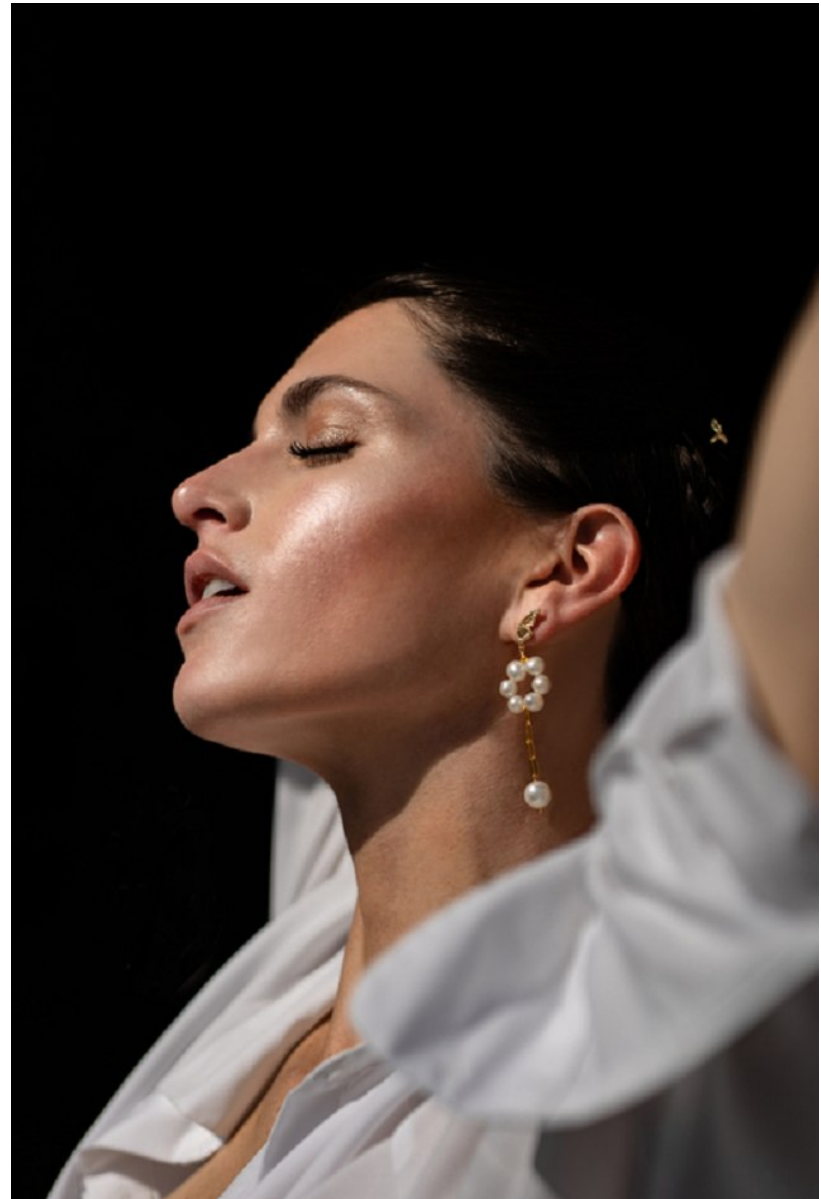

FENTON

MODEL MANAGEMENT

CLAUDIA

Height: 5'10" Dress: 2-4 US Bust: 32" Waist: 25" Hips: 34.5" Shoes: 8 US Hair: Brown Eyes: Hazel