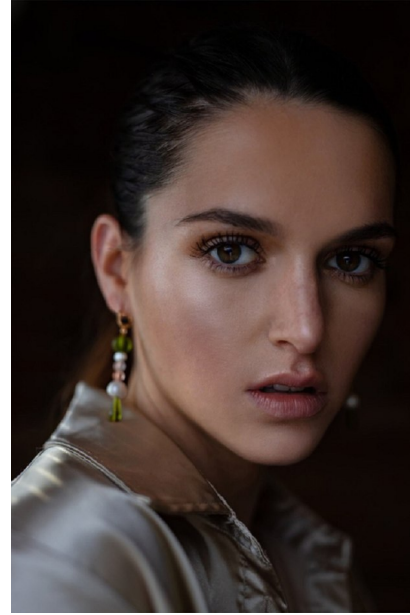

FENTON

MODEL MANAGEMENT

CLAUDIA

Height: 5'10" Dress: 2-4 US Bust: 32" Waist: 25" Hips: 34.5" Shoes: 8 US Hair: Brown Eyes: Hazel