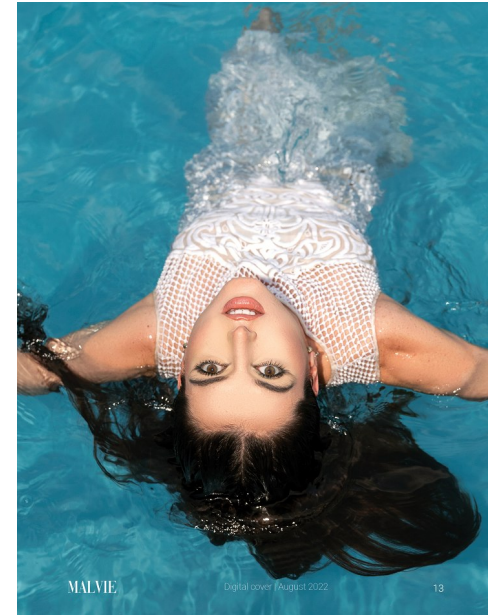

FENTON

MODEL MANAGEMENT

MALVIE

CLAUDIA

Height: 5'10" Dress: 2-4 US Bust: 32" Waist: 25" Hips: 34.5" Shoes: 8 US Hair: Brown Eyes: Hazel

FENTON

MODEL MANAGEMENT

CLAUDIA

Height: 5'10" Dress: 2-4 US Bust: 32" Waist: 25" Hips: 34.5" Shoes: 8 US Hair: Brown Eyes: Hazel

FENTON

MODEL MANAGEMENT

CLAUDIA

Height: 5'10" Dress: 2-4 US Bust: 32" Waist: 25" Hips: 34.5" Shoes: 8 US Hair: Brown Eyes: Hazel

FENTON

MODEL MANAGEMENT

MALVIE

MALVIE

Digital cover | August 2022

13

CLAUDIA

Height: 5'10" Dress: 2-4 US Bust: 32" Waist: 25" Hips: 34.5" Shoes: 8 US Hair: Brown Eyes: Hazel