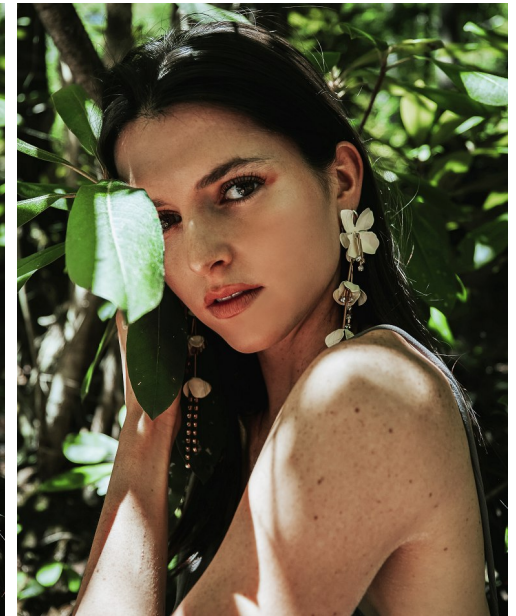

CLAUDIA

Height: 5'10" Dress: 2-4 US Bust: 32" Waist: 25" Hips: 34.5" Shoes: 8 US Hair: Brown Eyes: Hazel