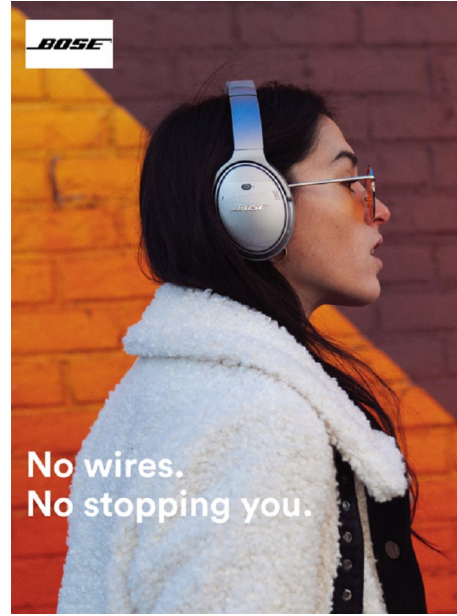

FENTON

MODEL MANAGEMENT

GMAROMagazine

GMARO®