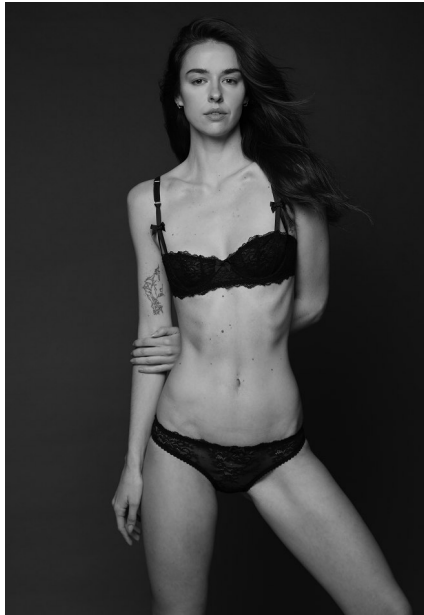

FENTON

MODEL MANAGEMENT

FLORIANE

Height: 5'11" Dress: 2 US Bust: 32" Waist: 24" Hips: 35" Shoes: 9 US Hair: Brown Eyes: Green/Brown

FENTON

MODEL MANAGEMENT

FLORIANE

Height: 5'11" Dress: 2 US Bust: 32" Waist: 24" Hips: 35" Shoes: 9 US Hair: Brown Eyes: Green/Brown

FENTON

MODEL MANAGEMENT

FLORIANE

Height: 5'11" Dress: 2 US Bust: 32" Waist: 24" Hips: 35" Shoes: 9 US Hair: Brown Eyes: Green/Brown