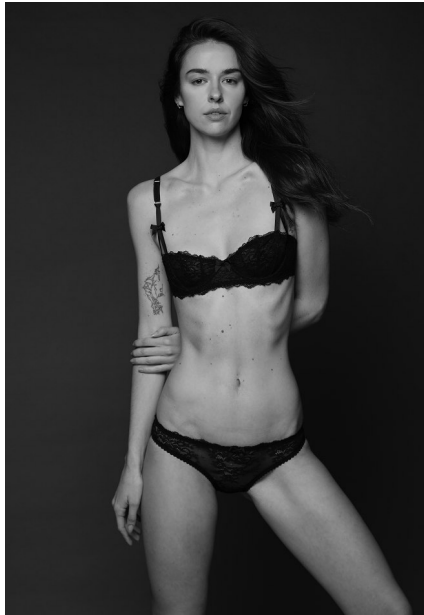

FENTON

MODEL MANAGEMENT

FLORIANE

Height: 5'11" Dress: 2 US Bust: 32" Waist: 24" Hips: 35" Shoes: 9 US Hair: Brown Eyes: Green/Brown