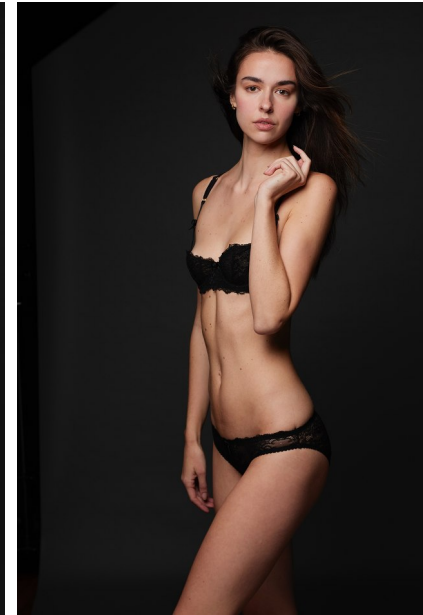

FENTON

MODEL MANAGEMENT

FLORIANE

Height: 5'11" Dress: 2 US Bust: 32" Waist: 24" Hips: 35" Shoes: 9 US Hair: Brown Eyes: Green/Brown