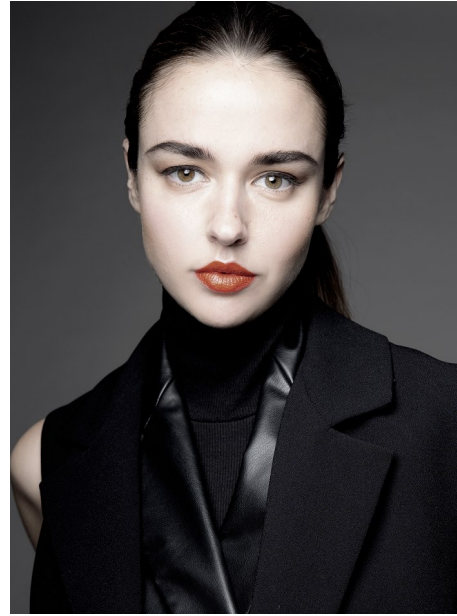

## FLORIANE

Height: 5'11" Dress: 2 US Bust: 32" Waist: 24" Hips: 35" Shoes: 9 US Hair: Brown Eyes: Green/Brown