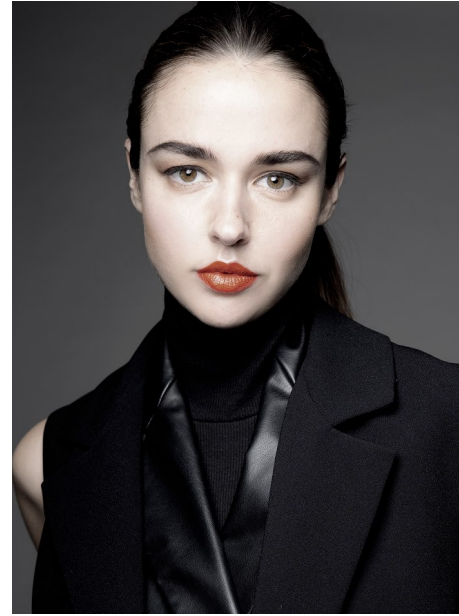

FENTON

MODEL MANAGEMENT

FLORIANE

Height: 5'11" Dress: 2 US Bust: 32" Waist: 24" Hips: 35" Shoes: 9 US Hair: Brown Eyes: Green/Brown

FENTON

MODEL MANAGEMENT

FLORIANE

Height: 5'11" Dress: 2 US Bust: 32" Waist: 24" Hips: 35" Shoes: 9 US Hair: Brown Eyes: Green/Brown

FENTON

MODEL MANAGEMENT

FLORIANE

Height: 5'11" Dress: 2 US Bust: 32" Waist: 24" Hips: 35" Shoes: 9 US Hair: Brown Eyes: Green/Brown