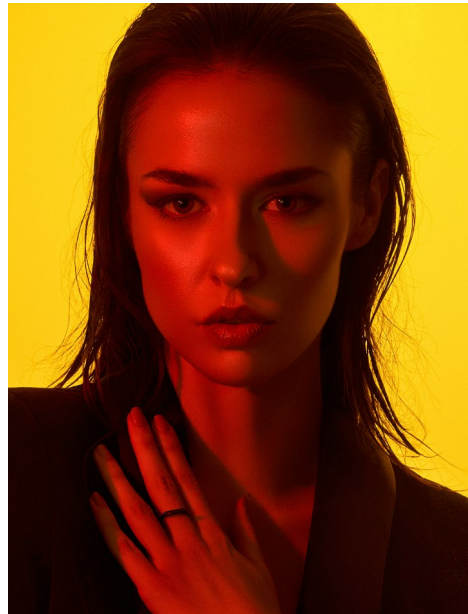

FENTON

MODEL MANAGEMENT

FLORIANE

Height: 5'11" Dress: 2 US Bust: 32" Waist: 24" Hips: 35" Shoes: 9 US Hair: Brown Eyes: Green/Brown