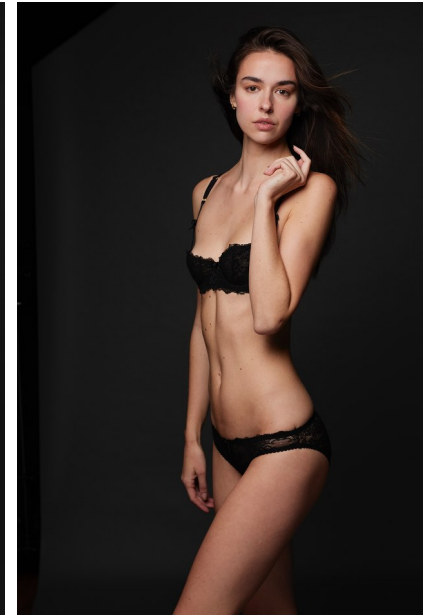

FENTON

MODEL MANAGEMENT

FLORIANE

Height: 5'11" Dress: 2 US Bust: 32" Waist: 24" Hips: 35" Shoes: 9 US Hair: Brown Eyes: Green/Brown

FENTON

MODEL MANAGEMENT

FLORIANE

Height: 5'11" Dress: 2 US Bust: 32" Waist: 24" Hips: 35" Shoes: 9 US Hair: Brown Eyes: Green/Brown

FENTON

MODEL MANAGEMENT

FLORIANE

Height: 5'11" Dress: 2 US Bust: 32" Waist: 24" Hips: 35" Shoes: 9 US Hair: Brown Eyes: Green/Brown