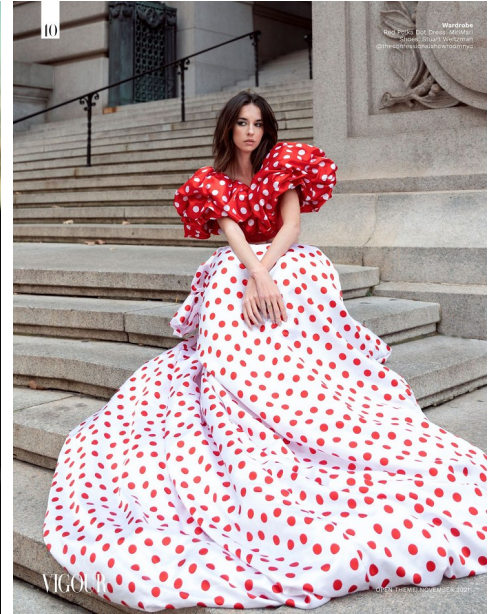

FENTON

MODEL MANAGEMENT

FLORIANE

Height: 5'11" Dress: 2 US Bust: 32" Waist: 24" Hips: 35" Shoes: 9 US Hair: Brown Eyes: Green/Brown