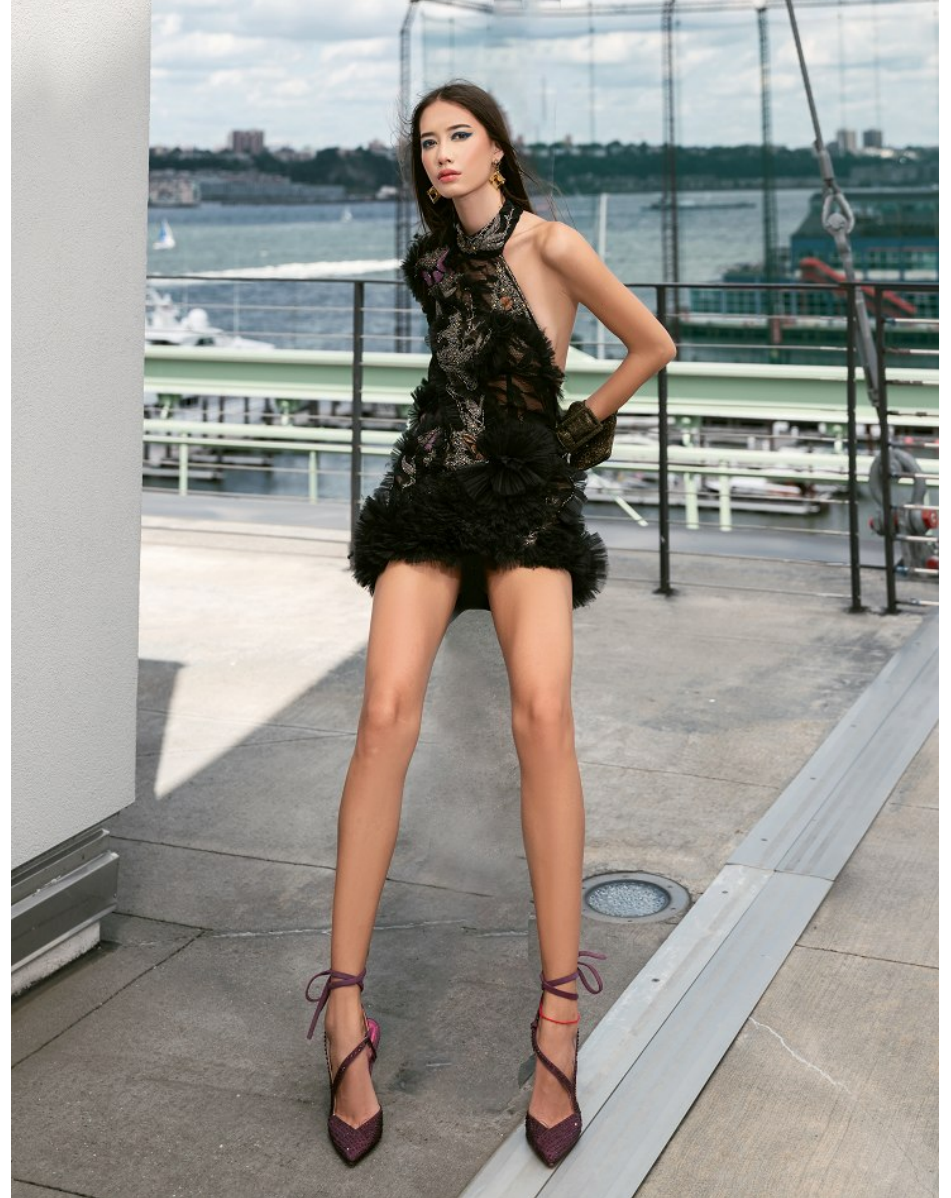

FENTON

MODEL MANAGEMENT

KATE

Height: 5'11" Dress: 2-4 US Bust: 34" Waist: 24.5" Hips: 37" Shoes: 9 US Hair: Brown Eyes: Brown