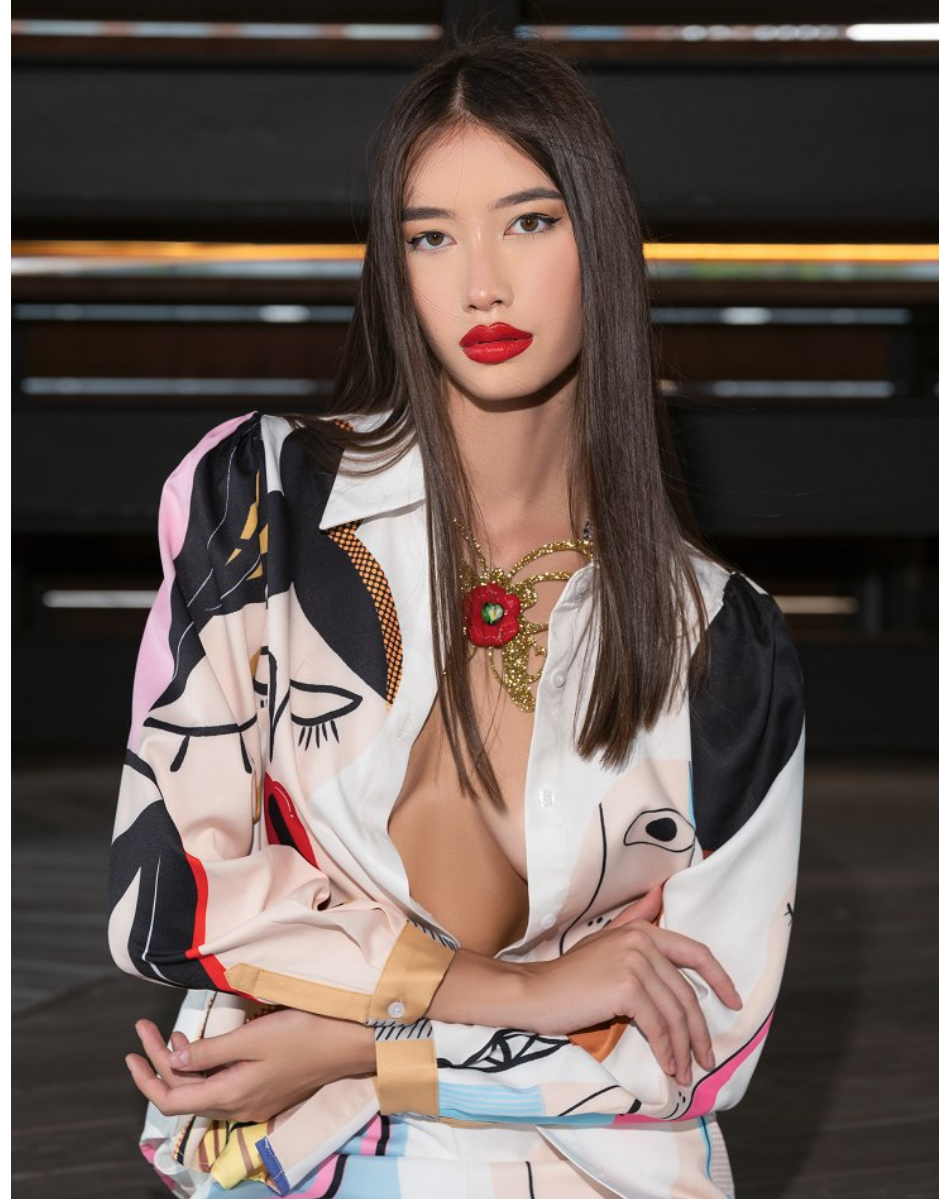

FENTON
MODEL MANAGEMENT

KATE

Height: 5'11" Dress: 2-4 US Bust: 34" Waist: 24.5" Hips: 37" Shoes: 9 US Hair: Brown Eyes: Brown