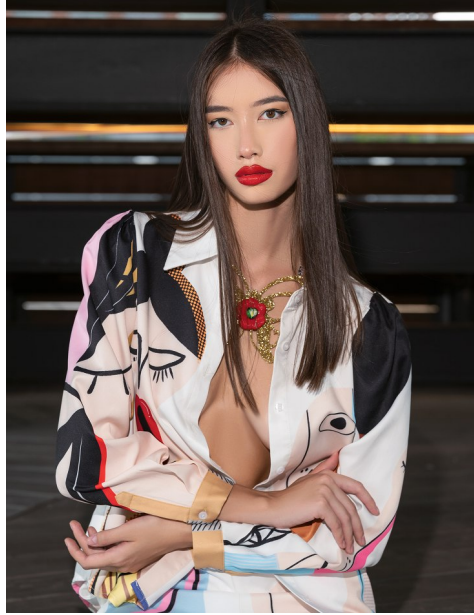

FENTON

MODEL MANAGEMENT

KATE

Height: 5'11" Dress: 2-4 US Bust: 34" Waist: 24.5" Hips: 37" Shoes: 9 US Hair: Brown Eyes: Brown