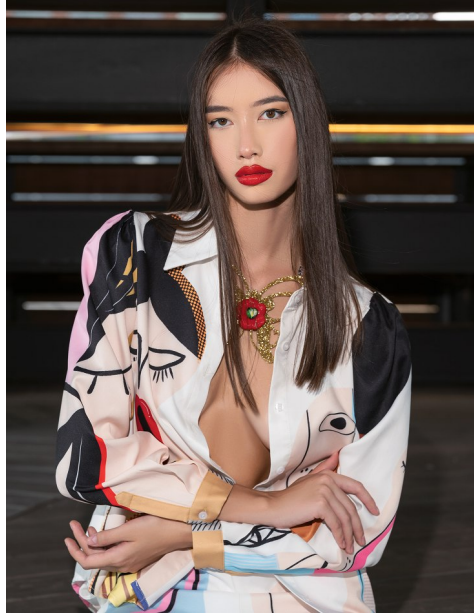

FENTON

MODEL MANAGEMENT

KATE

Height: 5'11" Dress: 2-4 US Bust: 34" Waist: 24.5" Hips: 36.5" Shoes: 9 US Hair: Brown Eyes: Brown