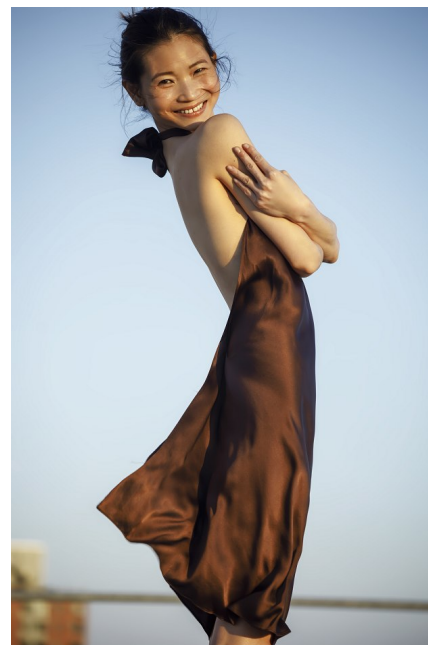

LI

Height: 5'10" Dress: 2 US Bust: 32" Waist: 24" Hips: 34" Shoes: 9 US
Hair: Brown Eyes: Brown

FENTON
MODEL MANAGEMENT

Fenton Model Management, 207 East 63rd Street, Suite 1W, New York, NY 10065.
212-758-9500 | www.fentonmodels.com