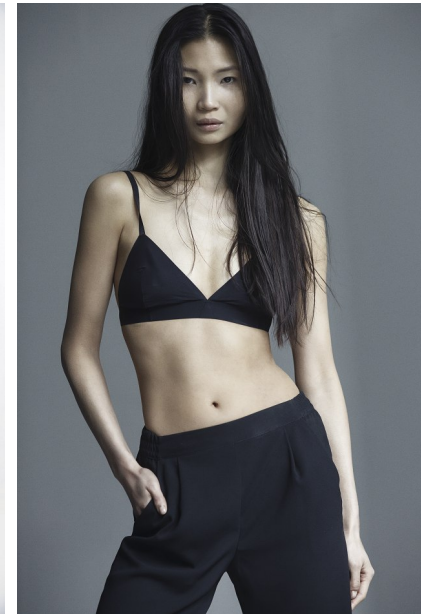

FENTON

MODEL MANAGEMENT

LI

Height: 5'10" Dress: 2 US Bust: 32" Waist: 24" Hips: 34" Shoes: 9 US Hair: Brown Eyes: Brown

FENTON

MODEL MANAGEMENT

LI

Height: 5'10" Dress: 2 US Bust: 32" Waist: 24" Hips: 34" Shoes: 9 US Hair: Brown Eyes: Brown