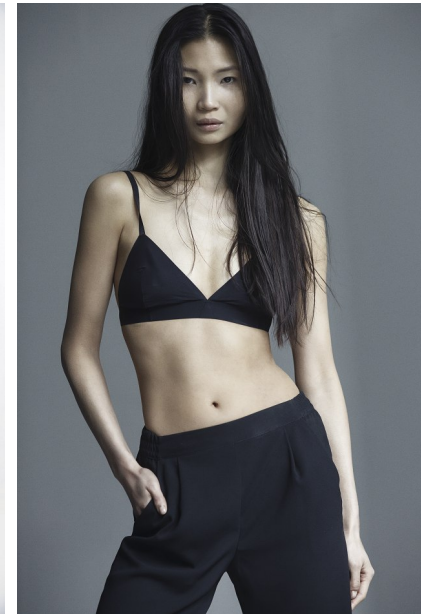

# FENTON

MODEL MANAGEMENT

*LI*

Height: 5'10" Dress: 2 US Bust: 32" Waist: 24" Hips: 34" Shoes: 9 US Hair: Brown Eyes: Brown

# FENTON

MODEL MANAGEMENT

LI

Height: 5'10" Dress: 2 US Bust: 32" Waist: 24" Hips: 34" Shoes: 9 US Hair: Brown Eyes: Brown