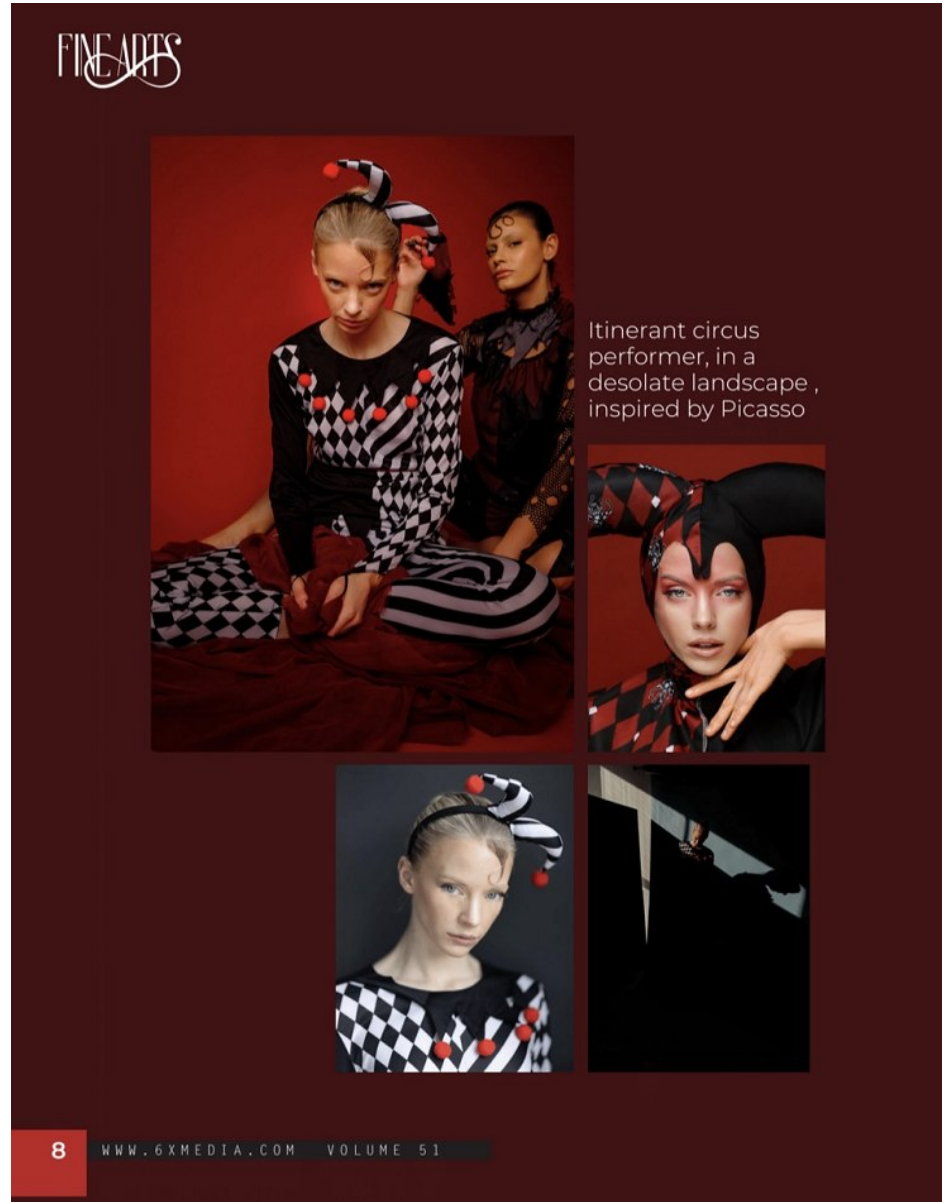

FENTON
MODEL MANAGEMENT

SKYE S

Height: 5'11" Dress: 2 US Bust: 34" Waist: 26" Hips: 36.5" Shoes: 8.5 US Hair: Blonde Eyes: Blue

FENTON

MODEL MANAGEMENT

SKYE S

Height: 5'11" Dress: 2 US Bust: 34" Waist: 26" Hips: 36.5" Shoes: 8.5 US Hair: Blonde Eyes: Blue