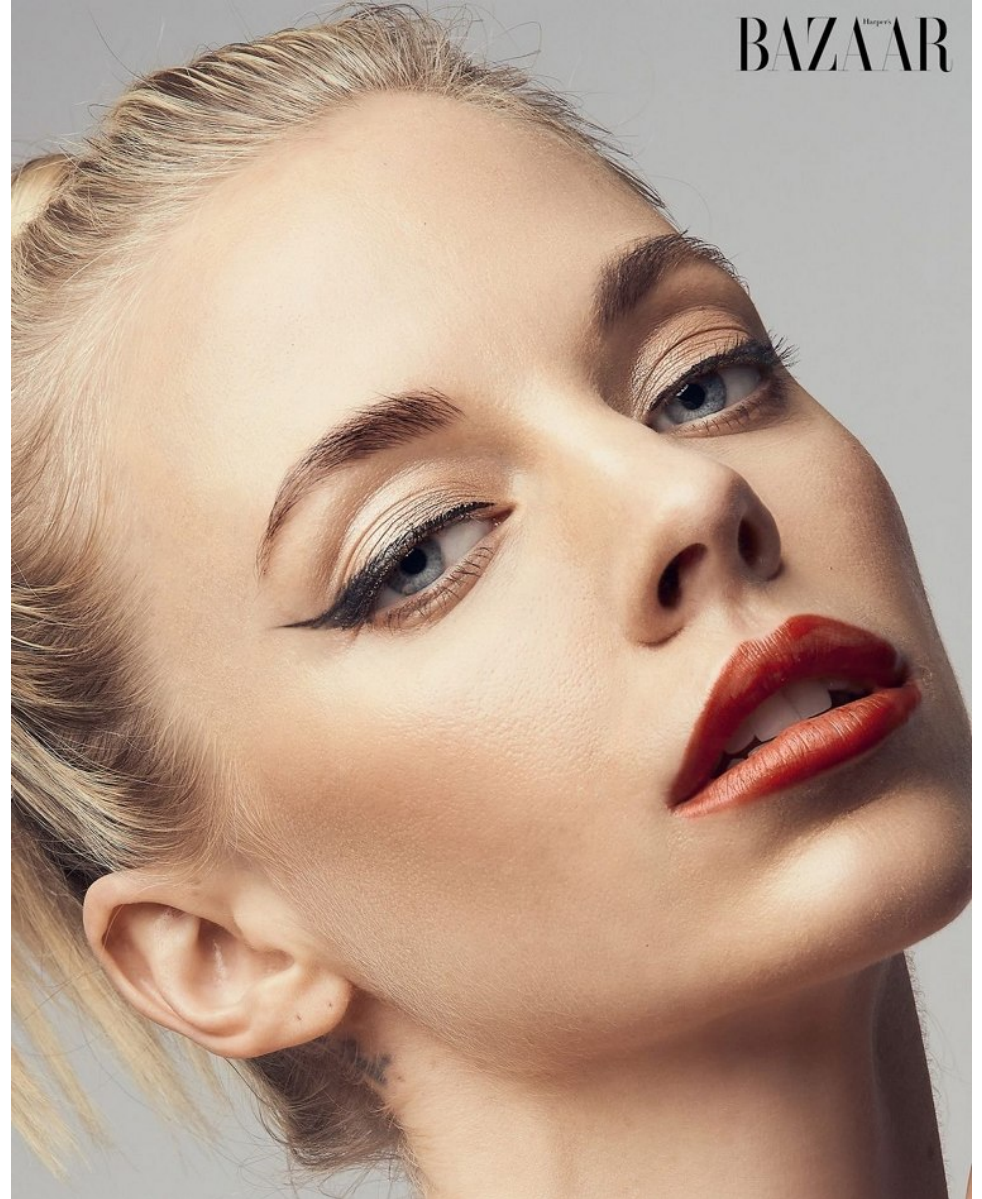

FENTON
MODEL MANAGEMENT

BAZAAR

SKYE S

Height: 5'11" Dress: 2 US Bust: 34" Waist: 26" Hips: 36.5" Shoes: 8.5 US Hair: Blonde Eyes: Blue