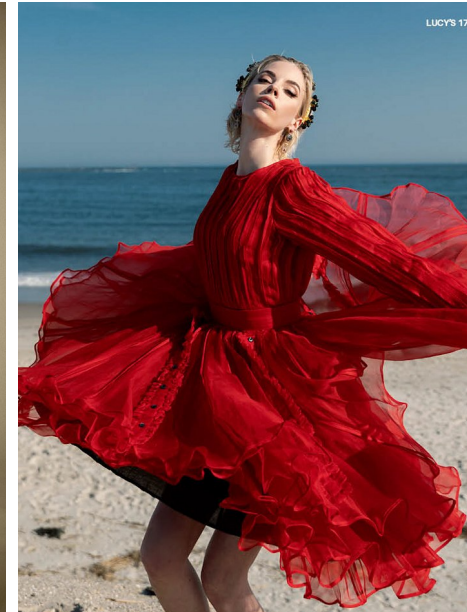

FENTON

MODEL MANAGEMENT

SKYE S

Height: 5'11" Dress: 2 US Bust: 34" Waist: 26" Hips: 36.5" Shoes: 8.5 US Hair: Blonde Eyes: Blue

FENTON

MODEL MANAGEMENT

SKYE S

Height: 5'11" Dress: 2 US Bust: 34" Waist: 26" Hips: 36.5" Shoes: 8.5 US Hair: Blonde Eyes: Blue