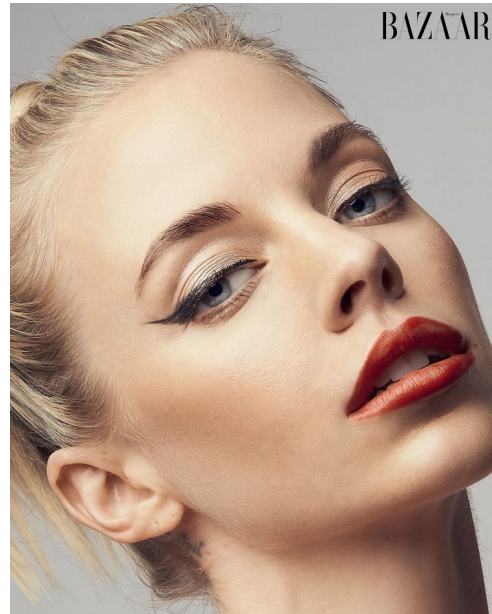

FENTON

MODEL MANAGEMENT

SKYE S

Height: 5'11" Dress: 2 US Bust: 34" Waist: 26" Hips: 36.5" Shoes: 8.5 US Hair: Blonde Eyes: Blue

FENTON

MODEL MANAGEMENT

SKYE S

Height: 5'11" Dress: 2 US Bust: 34" Waist: 26" Hips: 36.5" Shoes: 8.5 US Hair: Blonde Eyes: Blue

FENTON

MODEL MANAGEMENT

SKYE S

Height: 5'11" Dress: 2 US Bust: 34" Waist: 26" Hips: 36.5" Shoes: 8.5 US Hair: Blonde Eyes: Blue