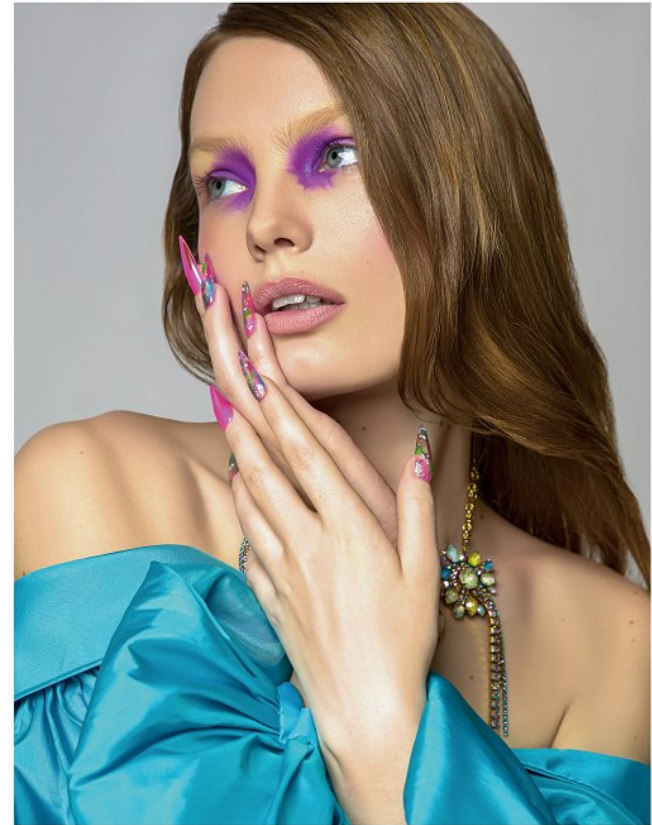

27

OLIVIA S

Height: 5'10" Dress: 0-2 US Bust: 33" Waist: 24.5" Hips: 34" Shoes: 7.5 US Hair: Blonde Eyes: Blue/Grey