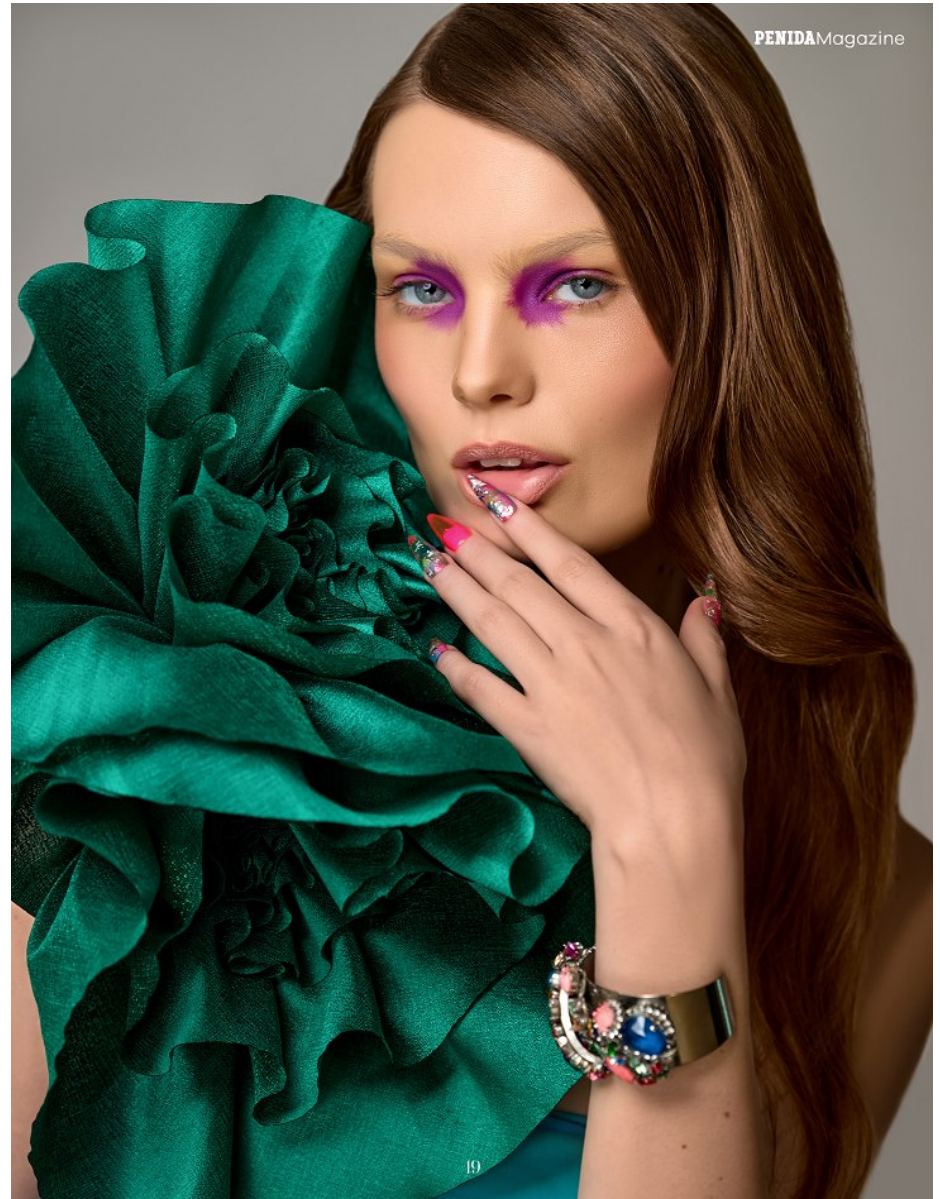

FENTON
MODEL MANAGEMENT

OLIVIA S

Height: 5'10" Dress: 0-2 US Bust: 33" Waist: 24.5" Hips: 34" Shoes: 7.5 US Hair: Blonde Eyes: Blue/Grey

FENTON

MODEL MANAGEMENT

OLIVIA S

Height: 5'10" Dress: 0-2 US Bust: 33" Waist: 24.5" Hips: 34" Shoes: 7.5 US Hair: Blonde Eyes: Blue/Grey