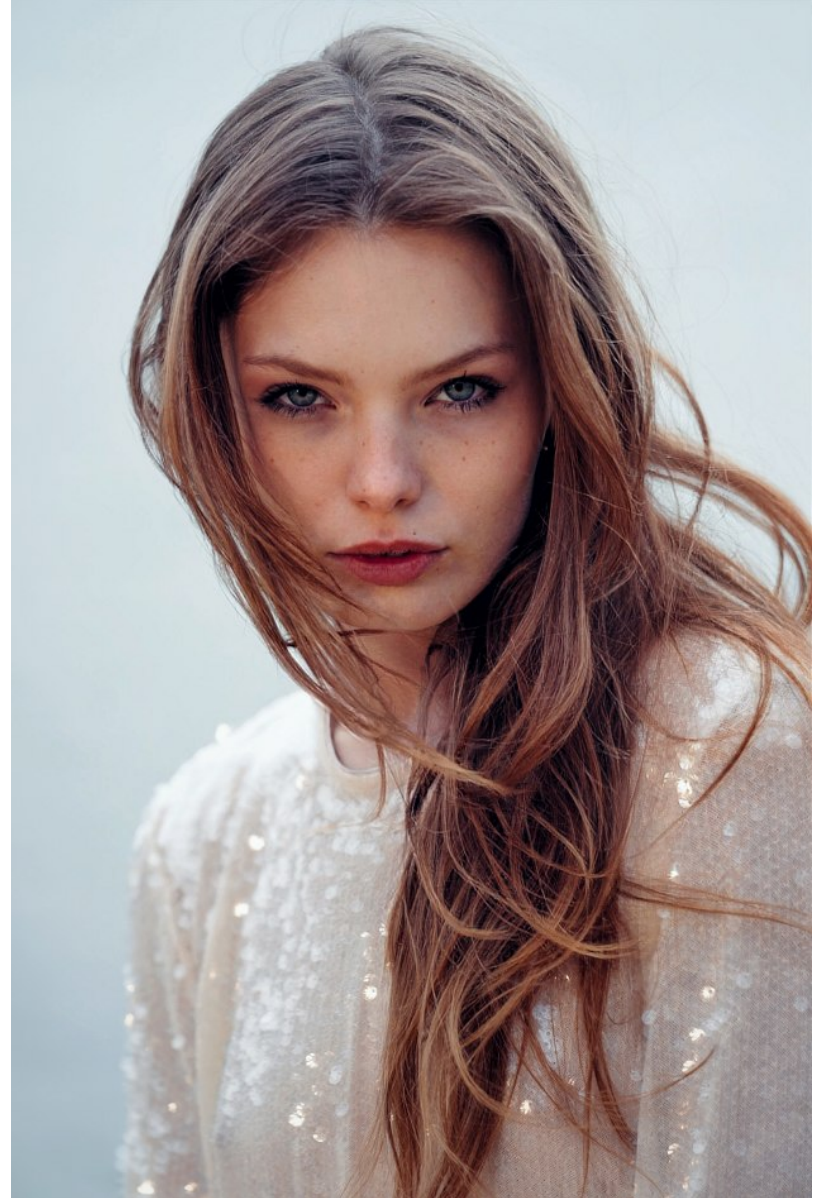

FENTON
MODEL MANAGEMENT

OLIVIA S

Height: 5'10" Dress: 0-2 US Bust: 33" Waist: 24.5" Hips: 34" Shoes: 7.5 US Hair: Blonde Eyes: Blue/Grey

FENTON

MODEL MANAGEMENT

OLIVIA S

Height: 5'10" Dress: 0-2 US Bust: 33" Waist: 24.5" Hips: 34" Shoes: 7.5 US Hair: Blonde Eyes: Blue/Grey