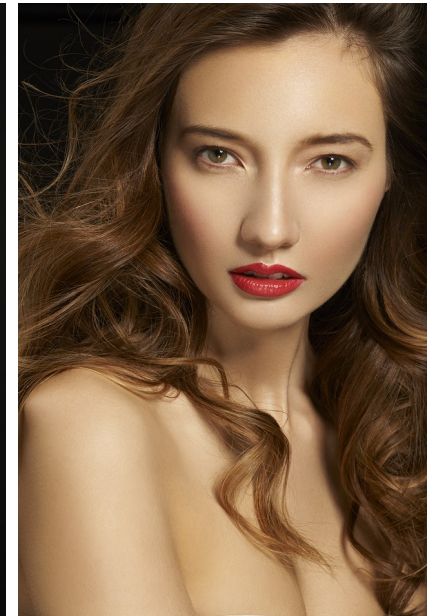

FENTON

MODEL MANAGEMENT

JANNA

Height: 5'10" Dress: 4-6 US Bust: 34" Waist: 26.5" Hips: 38" Shoes: 7.5 US Hair: Auburn Eyes: Green

FENTON

MODEL MANAGEMENT

JANNA

Height: 5'10" Dress: 4-6 US Bust: 34" Waist: 26.5" Hips: 38" Shoes: 7.5 US Hair: Auburn Eyes: Green

FENTON

MODEL MANAGEMENT

MR & MR

62

60

IMPRESSIONIST
BEAUTY

Artells

JANNA

Height: 5'10" Dress: 4-6 US Bust: 34" Waist: 26.5" Hips: 38" Shoes: 7.5 US Hair: Auburn Eyes: Green

FENTON

MODEL MANAGEMENT

JANNA

Height: 5'10" Dress: 4-6 US Bust: 34" Waist: 26.5" Hips: 38" Shoes: 7.5 US Hair: Auburn Eyes: Green