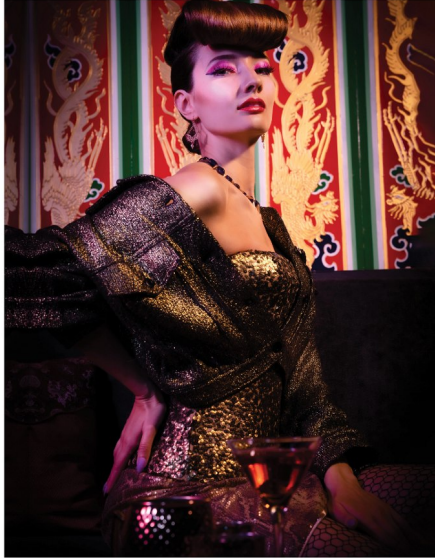

FENTON

MODEL MANAGEMENT

JANNA

Height: 5'10" Dress: 4-6 US Bust: 34" Waist: 26.5" Hips: 38" Shoes: 7.5 US Hair: Auburn Eyes: Green

FENTON

MODEL MANAGEMENT

JANNA

Height: 5'10" Dress: 4-6 US Bust: 34" Waist: 26.5" Hips: 38" Shoes: 7.5 US Hair: Auburn Eyes: Green

FENTON

MODEL MANAGEMENT

MR & MR

62

60

IMPRESSIONIST
BEAUTY

Artells

JANNA

Height: 5'10" Dress: 4-6 US Bust: 34" Waist: 26.5" Hips: 38" Shoes: 7.5 US Hair: Auburn Eyes: Green

FENTON

MODEL MANAGEMENT

JANNA

Height: 5'10" Dress: 4-6 US Bust: 34" Waist: 26.5" Hips: 38" Shoes: 7.5 US Hair: Auburn Eyes: Green

FENTON

MODEL MANAGEMENT

JANNA

Height: 5'10" Dress: 4-6 US Bust: 34" Waist: 26.5" Hips: 38" Shoes: 7.5 US Hair: Auburn Eyes: Green