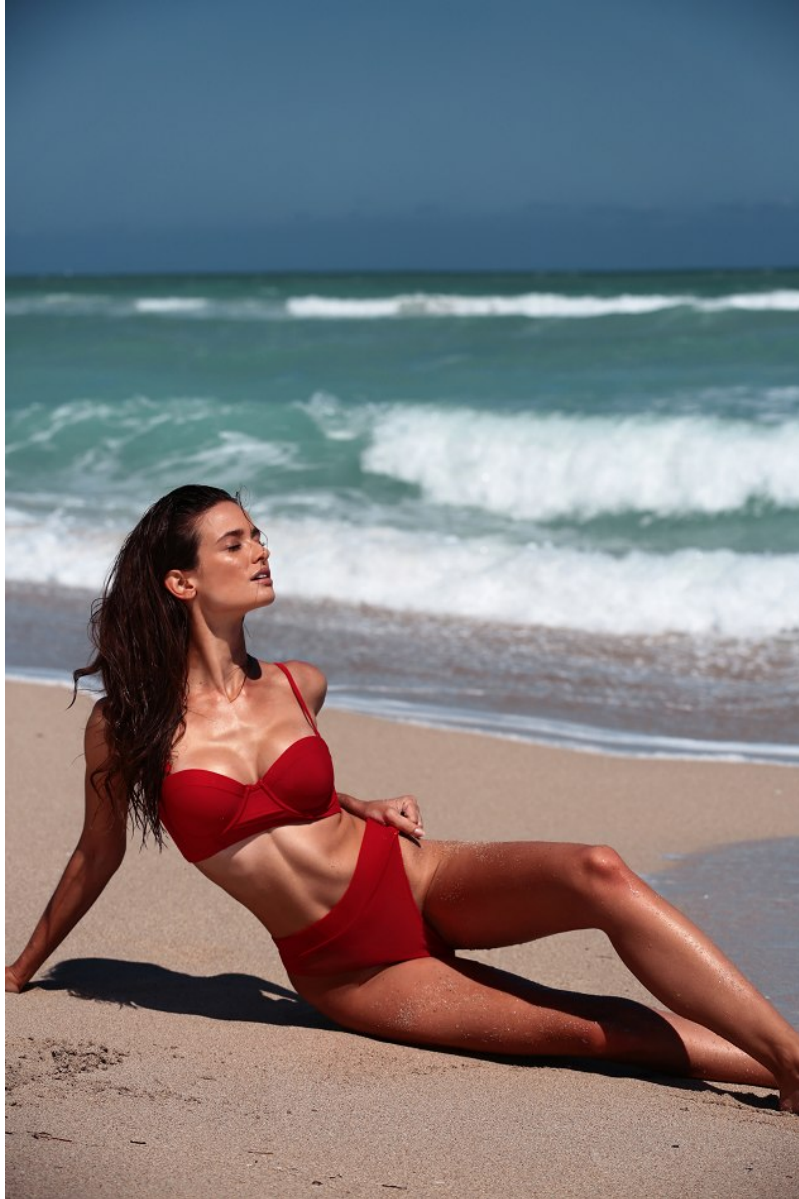

FENTON
MODEL MANAGEMENT

JULIANA A

Height: 5'8" Dress: 2 US Bust: 34" Waist: 24" Hips: 35" Shoes: 8 US Hair: Light Brown Eyes: Hazel