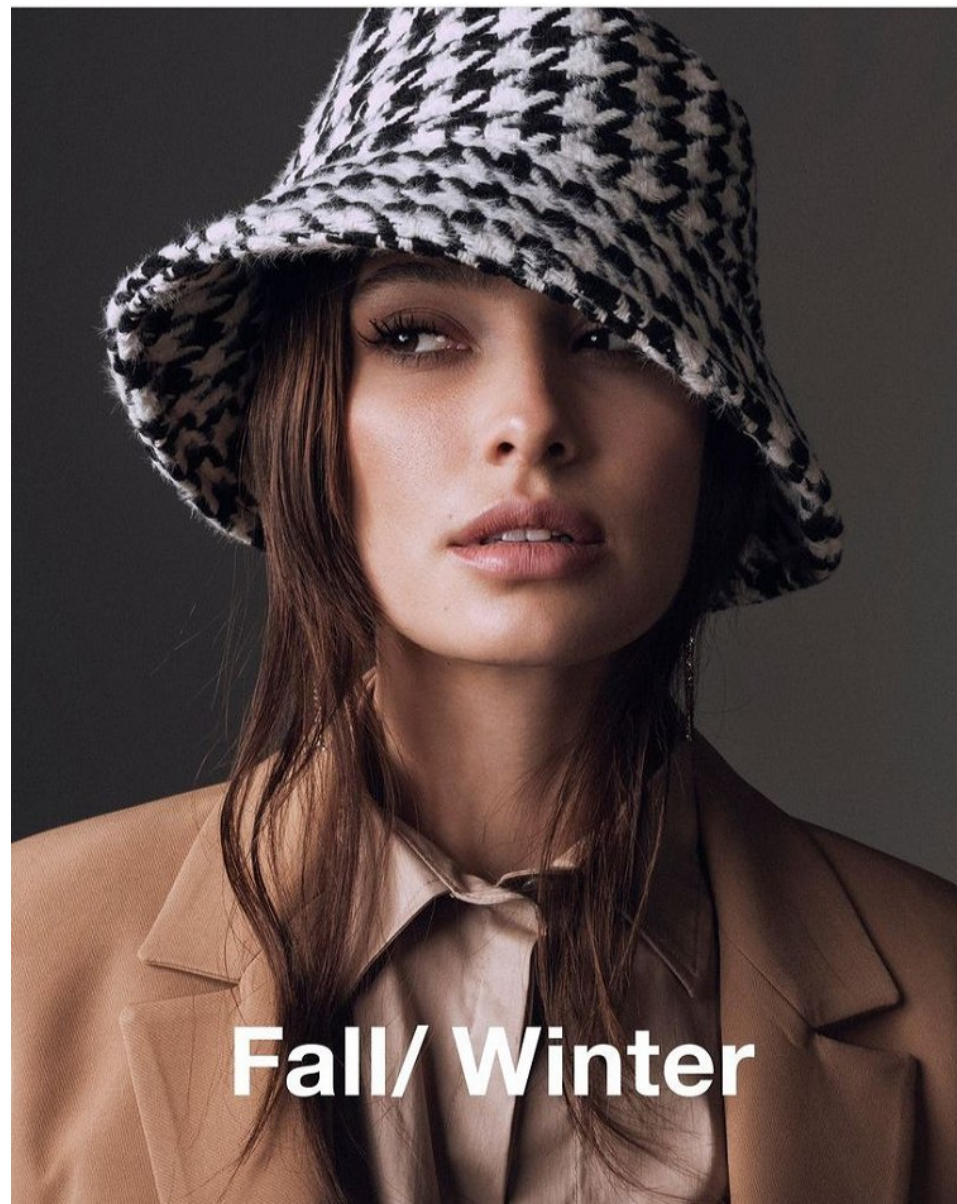

JULIANA A

FENTON
MODEL MANAGEMENT

JULIANA A

Height: 5'8" Dress: 2 US Bust: 34" Waist: 24" Hips: 35" Shoes: 8 US Hair: Light Brown Eyes: Hazel