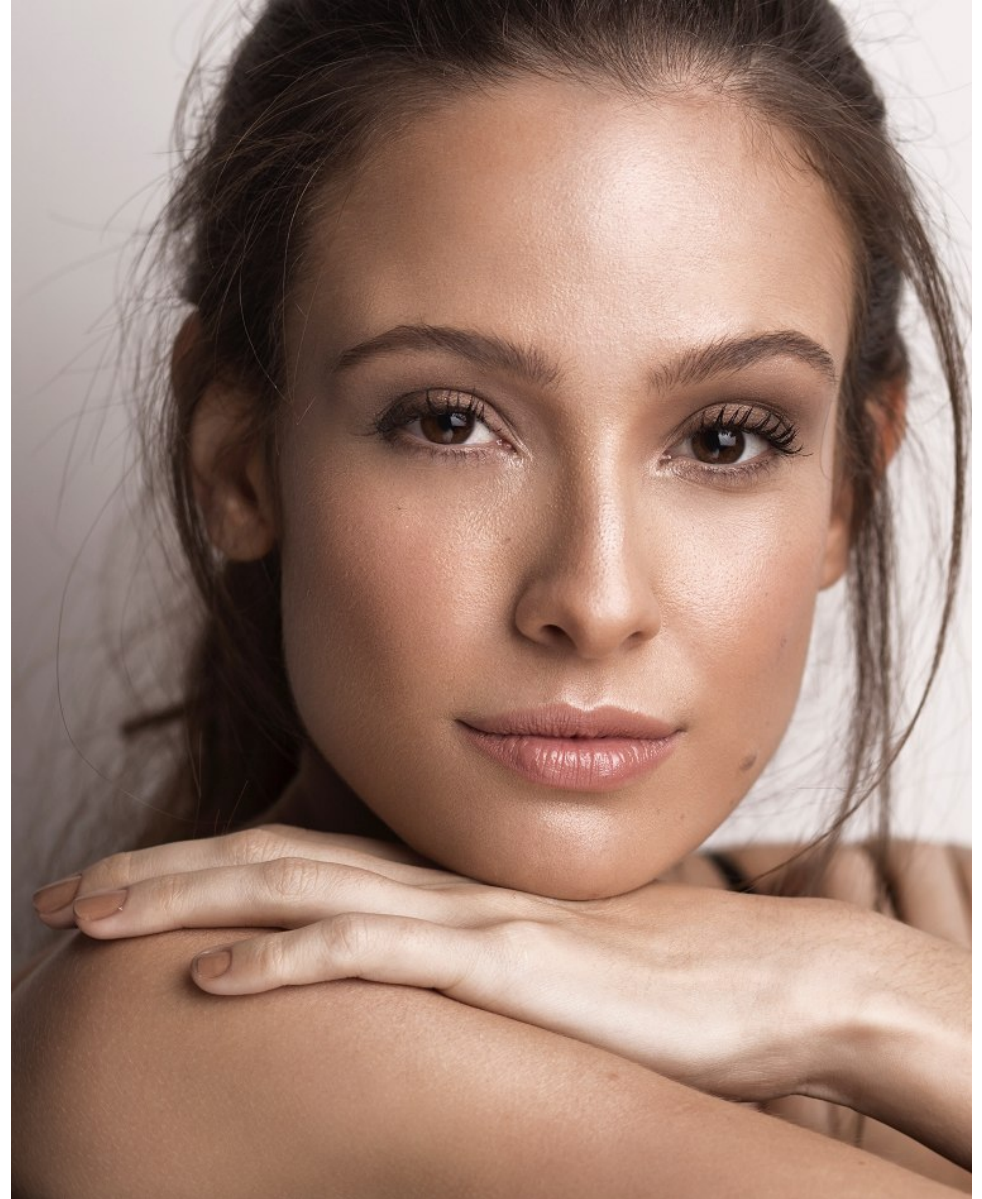

FENTON
MODEL MANAGEMENT

JULIANA A

Height: 5'8" Dress: 2 US Bust: 34" Waist: 24" Hips: 35" Shoes: 8 US Hair: Light Brown Eyes: Hazel