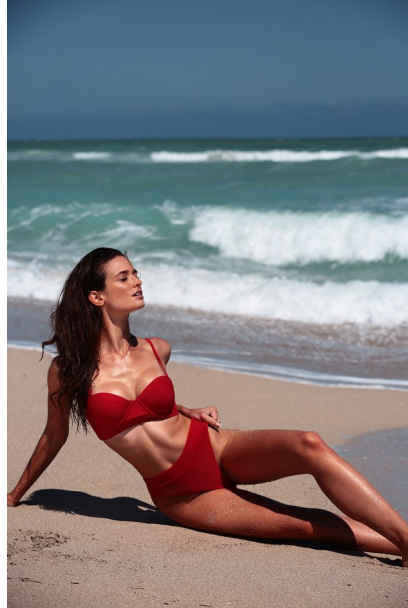

FENTON
MODEL MANAGEMENT

JULIANA A

Height: 5'8" Dress: 2 US Bust: 34" Waist: 24" Hips: 35" Shoes: 8 US Hair: Light Brown Eyes: Hazel

FENTON

MODEL MANAGEMENT

JULIANA A

Height: 5'8" Dress: 2 US Bust: 34" Waist: 24" Hips: 35" Shoes: 8 US Hair: Light Brown Eyes: Hazel

FENTON

MODEL MANAGEMENT

JULIANA A

Height: 5'8" Dress: 2 US Bust: 34" Waist: 24" Hips: 35" Shoes: 8 US Hair: Light Brown Eyes: Hazel

FENTON

MODEL MANAGEMENT

Fall/ Winter

JULIANA A

Height: 5'8" Dress: 2 US Bust: 34" Waist: 24" Hips: 35" Shoes: 8 US Hair: Light Brown Eyes: Hazel