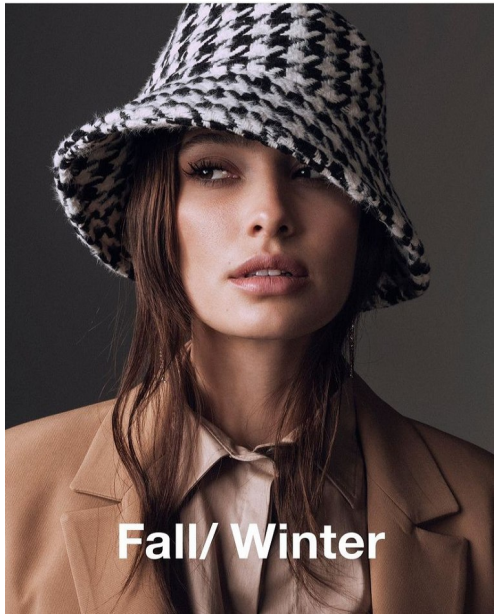

FENTON
MODEL MANAGEMENT

JULIANA A

Height: 5'8" Dress: 2 US Bust: 34" Waist: 24" Hips: 35" Shoes: 8 US Hair: Light Brown Eyes: Hazel

FENTON

MODEL MANAGEMENT

JULIANA A

Height: 5'8" Dress: 2 US Bust: 34" Waist: 24" Hips: 35" Shoes: 8 US Hair: Light Brown Eyes: Hazel

FENTON

MODEL MANAGEMENT

JULIANA A

Height: 5'8" Dress: 2 US Bust: 34" Waist: 24" Hips: 35" Shoes: 8 US Hair: Light Brown Eyes: Hazel

FENTON

MODEL MANAGEMENT

Fall/ Winter

JULIANA A

Height: 5'8" Dress: 2 US Bust: 34" Waist: 24" Hips: 35" Shoes: 8 US Hair: Light Brown Eyes: Hazel