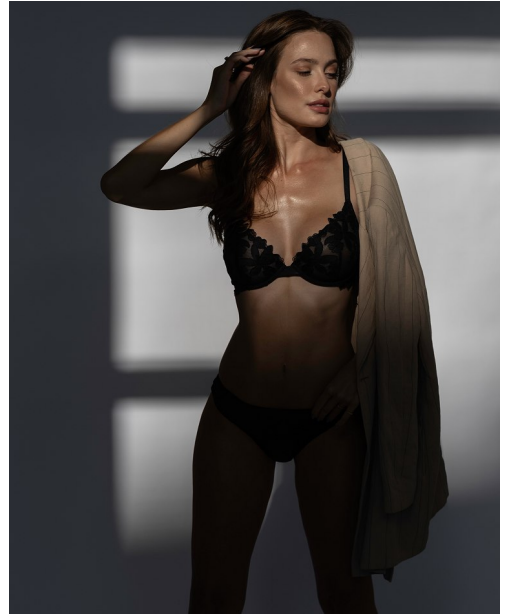

FENTON
MODEL MANAGEMENT

JULIANA A

Height: 5'8" Dress: 2 US Bust: 34" Waist: 24" Hips: 35" Shoes: 8 US Hair: Light Brown Eyes: Hazel

FENTON

MODEL MANAGEMENT

JULIANA A

Height: 5'8" Dress: 2 US Bust: 34" Waist: 24" Hips: 35" Shoes: 8 US Hair: Light Brown Eyes: Hazel

FENTON

MODEL MANAGEMENT

JULIANA A

Height: 5'8" Dress: 2 US Bust: 34" Waist: 24" Hips: 35" Shoes: 8 US Hair: Light Brown Eyes: Hazel

FENTON

MODEL MANAGEMENT

Fall/ Winter

JULIANA A

Height: 5'8" Dress: 2 US Bust: 34" Waist: 24" Hips: 35" Shoes: 8 US Hair: Light Brown Eyes: Hazel