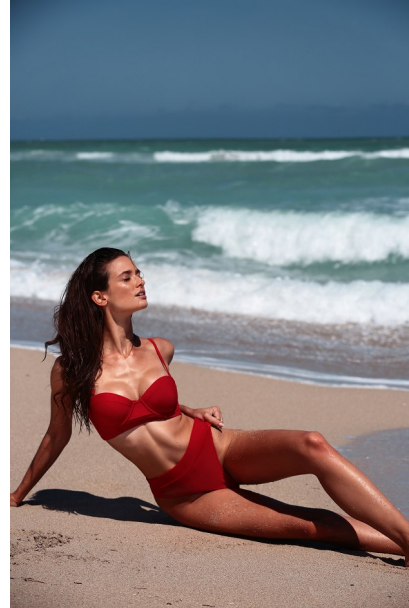

FENTON
MODEL MANAGEMENT

JULIANA A

Height: 5'8" Dress: 2 US Bust: 34" Waist: 24" Hips: 35" Shoes: 8 US Hair: Light Brown Eyes: Hazel

FENTON

MODEL MANAGEMENT

JULIANA A

Height: 5'8" Dress: 2 US Bust: 34" Waist: 24" Hips: 35" Shoes: 8 US Hair: Light Brown Eyes: Hazel

FENTON

MODEL MANAGEMENT

JULIANA A

Height: 5'8" Dress: 2 US Bust: 34" Waist: 24" Hips: 35" Shoes: 8 US Hair: Light Brown Eyes: Hazel

FENTON

MODEL MANAGEMENT

Fall/ Winter

JULIANA A

Height: 5'8" Dress: 2 US Bust: 34" Waist: 24" Hips: 35" Shoes: 8 US Hair: Light Brown Eyes: Hazel