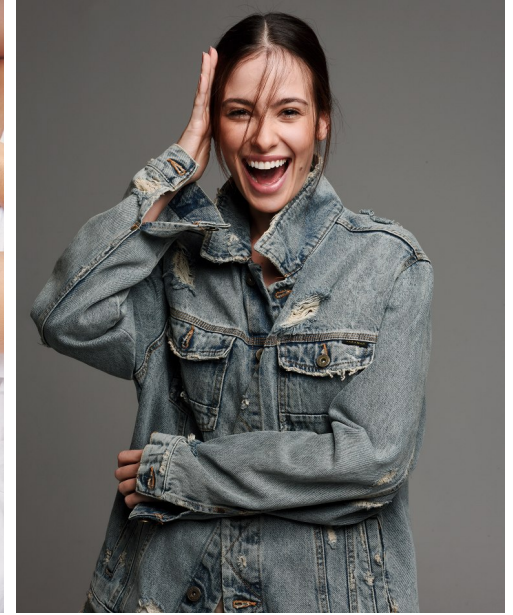

FENTON
MODEL MANAGEMENT

JULIANA A

Height: 5'8" Dress: 2 US Bust: 34" Waist: 24" Hips: 35" Shoes: 8 US Hair: Light Brown Eyes: Hazel

FENTON

MODEL MANAGEMENT

JULIANA A

Height: 5'8" Dress: 2 US Bust: 34" Waist: 24" Hips: 35" Shoes: 8 US Hair: Light Brown Eyes: Hazel

FENTON

MODEL MANAGEMENT

JULIANA A

Height: 5'8" Dress: 2 US Bust: 34" Waist: 24" Hips: 35" Shoes: 8 US Hair: Light Brown Eyes: Hazel

FENTON

MODEL MANAGEMENT

Fall/ Winter

JULIANA A

Height: 5'8" Dress: 2 US Bust: 34" Waist: 24" Hips: 35" Shoes: 8 US Hair: Light Brown Eyes: Hazel