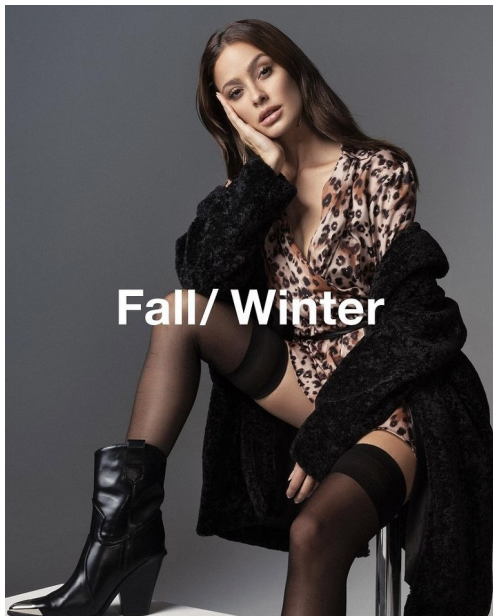

FENTON
MODEL MANAGEMENT

JULIANA A

Height: 5'8" Dress: 2 US Bust: 34" Waist: 24" Hips: 35" Shoes: 8 US Hair: Light Brown Eyes: Hazel

FENTON

MODEL MANAGEMENT

JULIANA A

Height: 5'8" Dress: 2 US Bust: 34" Waist: 24" Hips: 35" Shoes: 8 US Hair: Light Brown Eyes: Hazel

FENTON

MODEL MANAGEMENT

JULIANA A

Height: 5'8" Dress: 2 US Bust: 34" Waist: 24" Hips: 35" Shoes: 8 US Hair: Light Brown Eyes: Hazel

FENTON

MODEL MANAGEMENT

Fall/ Winter

JULIANA A

Height: 5'8" Dress: 2 US Bust: 34" Waist: 24" Hips: 35" Shoes: 8 US Hair: Light Brown Eyes: Hazel