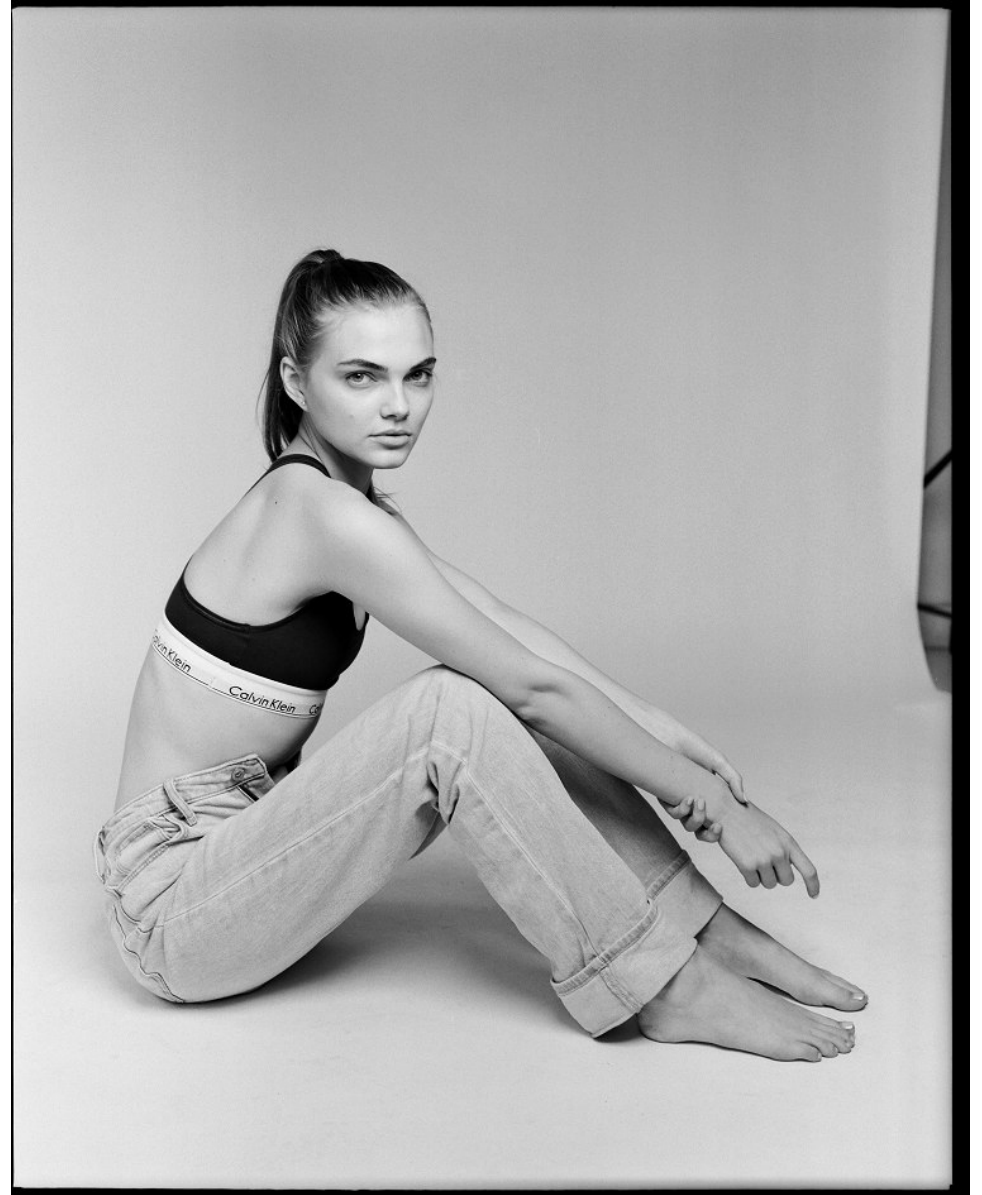

FENTON
MODEL MANAGEMENT

ASHLEY S

Height: 5'8" Dress: 2 US Bust: 32" Waist: 25" Hips: 36" Shoes: 7.5 US Hair: Blonde Eyes: Blue/Grey