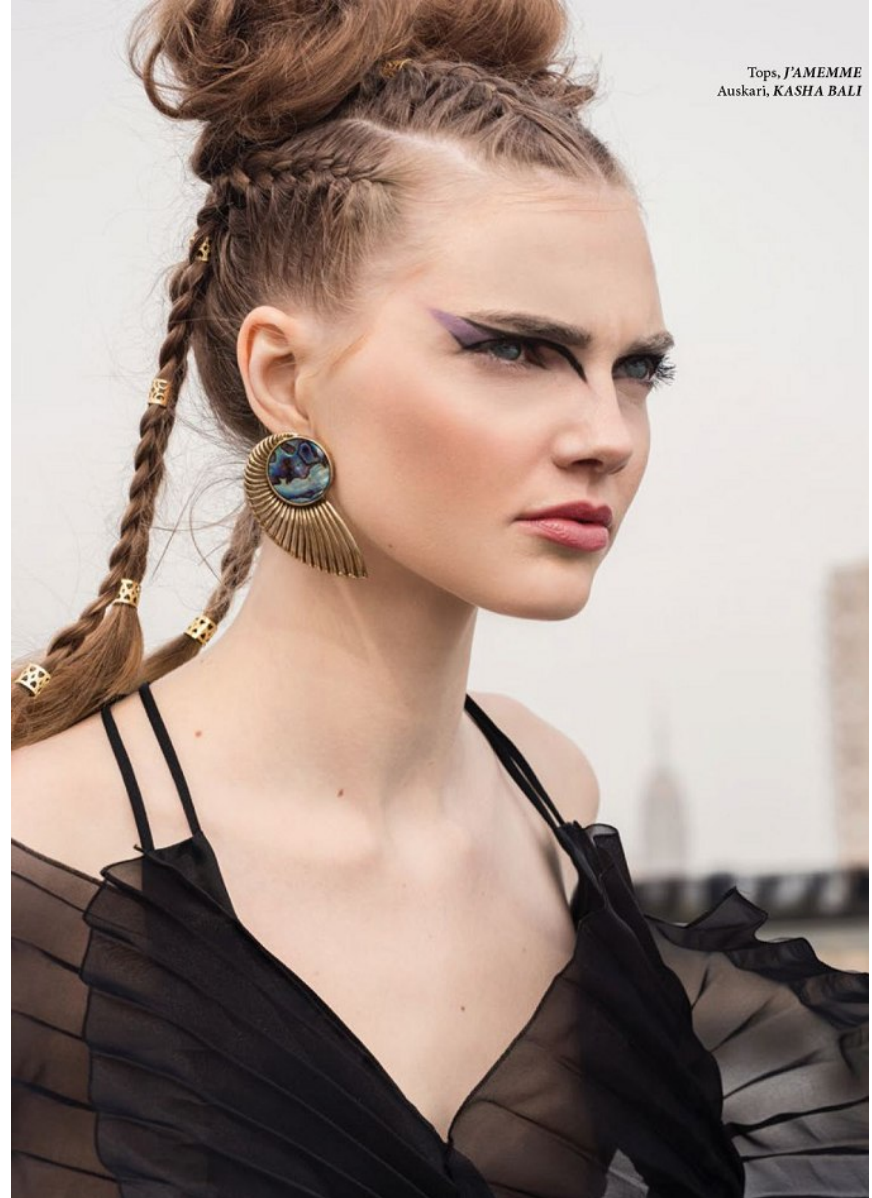

*FENTON*  
*MODEL MANAGEMENT*

*ASHLEY S*

Height: 5'8" Dress: 2 US Bust: 32" Waist: 25" Hips: 36" Shoes: 7.5 US Hair: Blonde Eyes: Blue/Grey

## ASHLEY S

Height: 5'8" Dress: 2 US Bust: 32" Waist: 25" Hips: 36" Shoes: 7.5 US Hair: Blonde Eyes: Blue/Grey

*FENTON*  
MODEL MANAGEMENT

*ASHLEY S*

Height: 5'8" Dress: 2 US Bust: 32" Waist: 25" Hips: 36" Shoes: 7.5 US Hair: Blonde Eyes: Blue/Grey

# FENTON

MODEL MANAGEMENT

Cable  
magazine

Cable  
magazine

Going to Extremes

*ASHLEY S*

Height: 5'8" Dress: 2 US Bust: 32" Waist: 25" Hips: 36" Shoes: 7.5 US Hair: Blonde Eyes: Blue/Grey