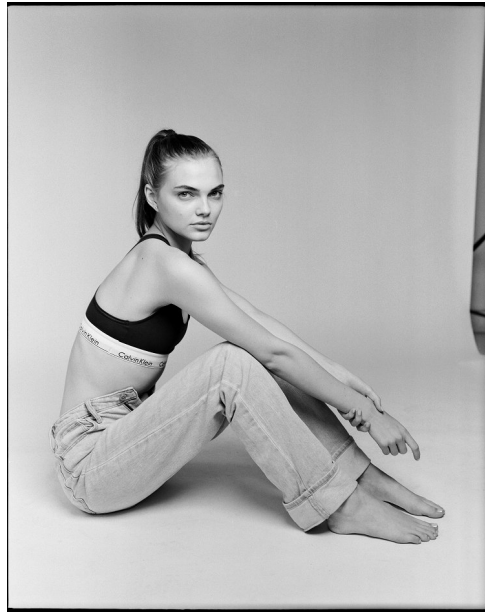

FENTON

MODEL MANAGEMENT

ASHLEY S

Height: 5'8" Dress: 2 US Bust: 32" Waist: 25" Hips: 36" Shoes: 7.5 US Hair: Blonde Eyes: Blue/Grey

FENTON

MODEL MANAGEMENT

ASHLEY S

Height: 5'8" Dress: 2 US Bust: 32" Waist: 25" Hips: 36" Shoes: 7.5 US Hair: Blonde Eyes: Blue/Grey

FENTON

MODEL MANAGEMENT

Vanity Teen

ASHLEY S

Height: 5'8" Dress: 2 US Bust: 32" Waist: 25" Hips: 36" Shoes: 7.5 US Hair: Blonde Eyes: Blue/Grey