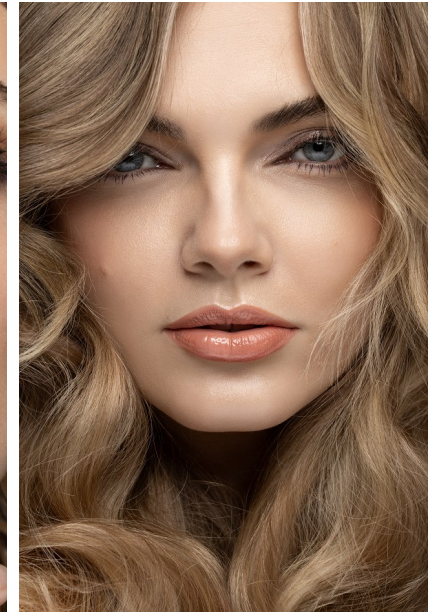

FENTON

MODEL MANAGEMENT

ASHLEY S

Height: 5'8" Dress: 2 US Bust: 32" Waist: 25" Hips: 36" Shoes: 7.5 US Hair: Blonde Eyes: Blue/Grey

FENTON

MODEL MANAGEMENT

ASHLEY S

Height: 5'8" Dress: 2 US Bust: 32" Waist: 25" Hips: 36" Shoes: 7.5 US Hair: Blonde Eyes: Blue/Grey

FENTON

MODEL MANAGEMENT

Vanity Teen

ASHLEY S

Height: 5'8" Dress: 2 US Bust: 32" Waist: 25" Hips: 36" Shoes: 7.5 US Hair: Blonde Eyes: Blue/Grey