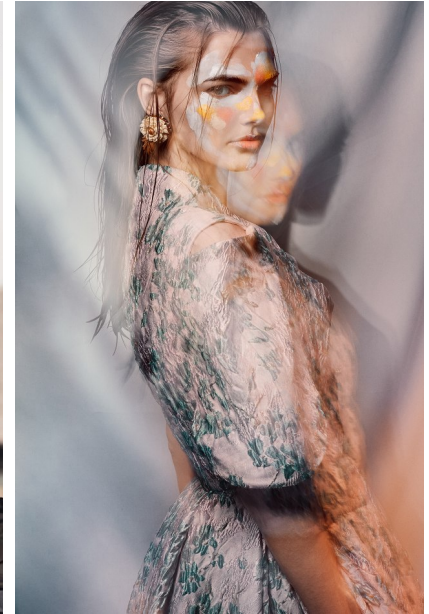

FENTON

MODEL MANAGEMENT

ASHLEY S

Height: 5'8" Dress: 2 US Bust: 32" Waist: 25" Hips: 36" Shoes: 7.5 US Hair: Blonde Eyes: Blue/Grey

FENTON

MODEL MANAGEMENT

ASHLEY S

Height: 5'8" Dress: 2 US Bust: 32" Waist: 25" Hips: 36" Shoes: 7.5 US Hair: Blonde Eyes: Blue/Grey

FENTON

MODEL MANAGEMENT

Vanity Teen

ASHLEY S

Height: 5'8" Dress: 2 US Bust: 32" Waist: 25" Hips: 36" Shoes: 7.5 US Hair: Blonde Eyes: Blue/Grey