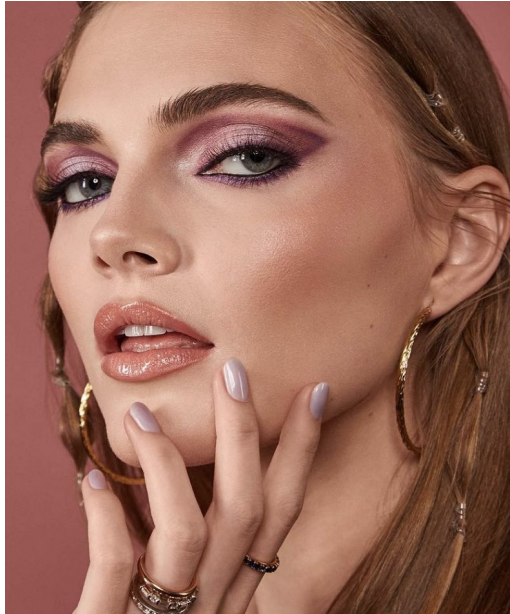

FENTON

MODEL MANAGEMENT

ASHLEY S

Height: 5'8" Dress: 2 US Bust: 32" Waist: 25" Hips: 36" Shoes: 7.5 US Hair: Blonde Eyes: Blue/Grey

FENTON

MODEL MANAGEMENT

ASHLEY S

Height: 5'8" Dress: 2 US Bust: 32" Waist: 25" Hips: 36" Shoes: 7.5 US Hair: Blonde Eyes: Blue/Grey

FENTON

MODEL MANAGEMENT

Vanity Teen

ASHLEY S

Height: 5'8" Dress: 2 US Bust: 32" Waist: 25" Hips: 36" Shoes: 7.5 US Hair: Blonde Eyes: Blue/Grey