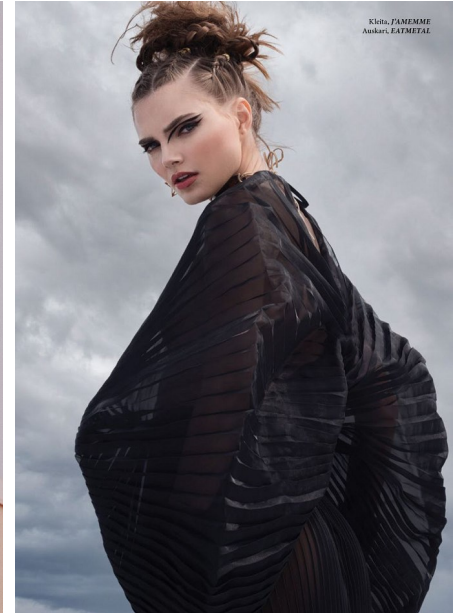

FENTON

MODEL MANAGEMENT

ASHLEY S

Height: 5'8" Dress: 2 US Bust: 32" Waist: 25" Hips: 36" Shoes: 7.5 US Hair: Blonde Eyes: Blue/Grey

FENTON

MODEL MANAGEMENT

ASHLEY S

Height: 5'8" Dress: 2 US Bust: 32" Waist: 25" Hips: 36" Shoes: 7.5 US Hair: Blonde Eyes: Blue/Grey

FENTON

MODEL MANAGEMENT

Vanity Teen

ASHLEY S

Height: 5'8" Dress: 2 US Bust: 32" Waist: 25" Hips: 36" Shoes: 7.5 US Hair: Blonde Eyes: Blue/Grey