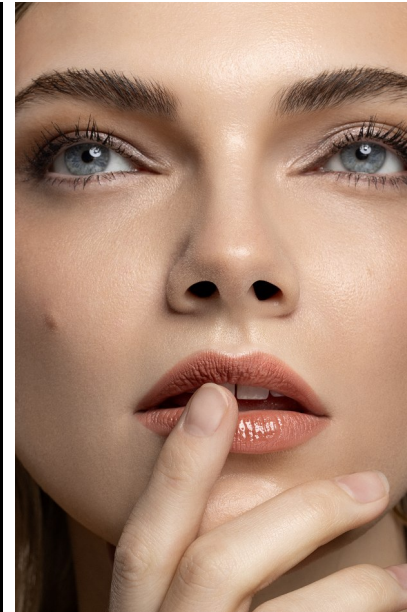

FENTON

MODEL MANAGEMENT

ASHLEY S

Height: 5'8" Dress: 2 US Bust: 32" Waist: 25" Hips: 36" Shoes: 7.5 US Hair: Blonde Eyes: Blue/Grey

FENTON

MODEL MANAGEMENT

ASHLEY S

Height: 5'8" Dress: 2 US Bust: 32" Waist: 25" Hips: 36" Shoes: 7.5 US Hair: Blonde Eyes: Blue/Grey