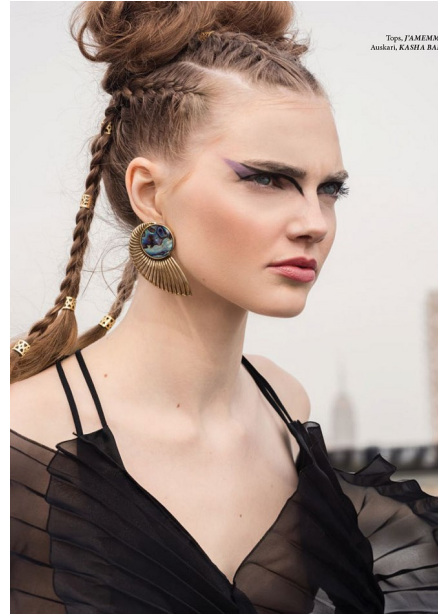

FENTON

MODEL MANAGEMENT

ASHLEY S

Height: 5'8" Dress: 2 US Bust: 32" Waist: 25" Hips: 36" Shoes: 7.5 US Hair: Blonde Eyes: Blue/Grey

FENTON

MODEL MANAGEMENT

ASHLEY S

Height: 5'8" Dress: 2 US Bust: 32" Waist: 25" Hips: 36" Shoes: 7.5 US Hair: Blonde Eyes: Blue/Grey

FENTON

MODEL MANAGEMENT

Vanity Teen

ASHLEY S

Height: 5'8" Dress: 2 US Bust: 32" Waist: 25" Hips: 36" Shoes: 7.5 US Hair: Blonde Eyes: Blue/Grey