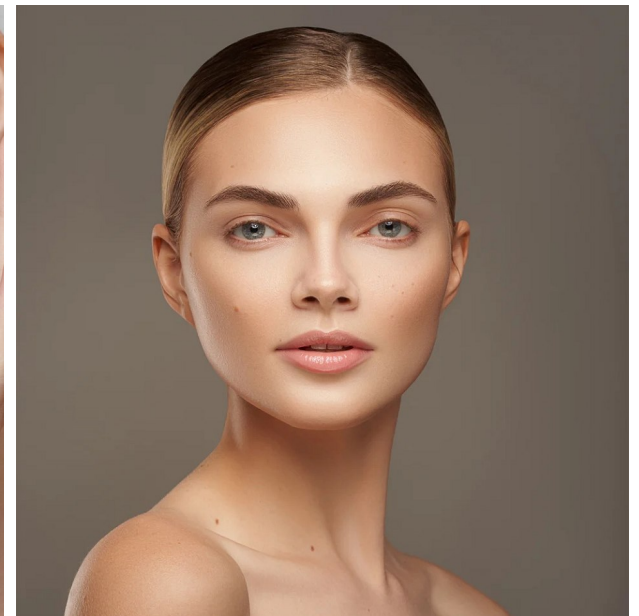

FENTON

MODEL MANAGEMENT

ASHLEY S

Height: 5'8" Dress: 2 US Bust: 32" Waist: 25" Hips: 36" Shoes: 7.5 US Hair: Blonde Eyes: Blue/Grey

FENTON

MODEL MANAGEMENT

ASHLEY S

Height: 5'8" Dress: 2 US Bust: 32" Waist: 25" Hips: 36" Shoes: 7.5 US Hair: Blonde Eyes: Blue/Grey

FENTON

MODEL MANAGEMENT

Vanity Teen

ASHLEY S

Height: 5'8" Dress: 2 US Bust: 32" Waist: 25" Hips: 36" Shoes: 7.5 US Hair: Blonde Eyes: Blue/Grey