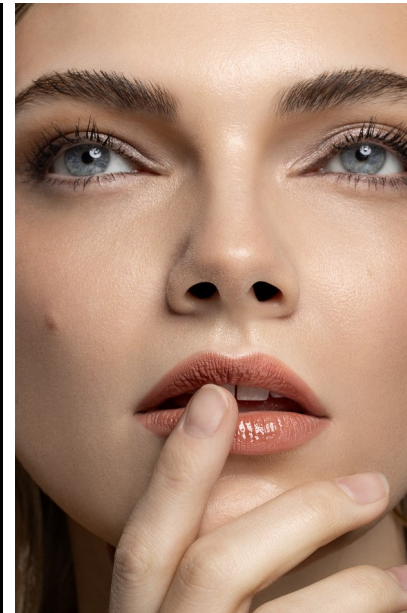

FENTON

MODEL MANAGEMENT

ASHLEY S

Height: 5'8" Dress: 2 US Bust: 32" Waist: 25" Hips: 36" Shoes: 7.5 US Hair: Blonde Eyes: Blue/Grey

FENTON

MODEL MANAGEMENT

ASHLEY S

Height: 5'8" Dress: 2 US Bust: 32" Waist: 25" Hips: 36" Shoes: 7.5 US Hair: Blonde Eyes: Blue/Grey