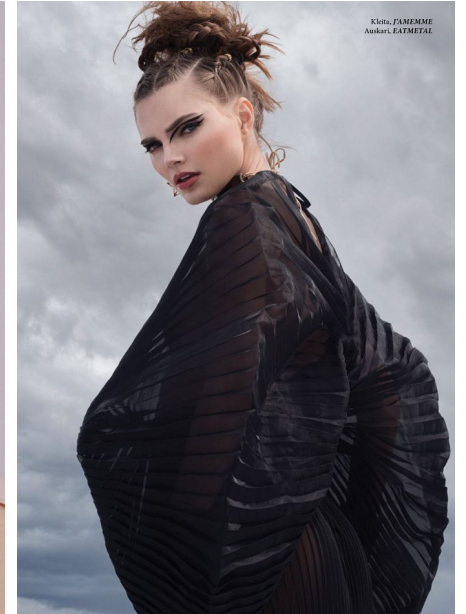

FENTON

MODEL MANAGEMENT

ASHLEY S

Height: 5'8" Dress: 2 US Bust: 32" Waist: 25" Hips: 36" Shoes: 7.5 US Hair: Blonde Eyes: Blue/Grey

FENTON

MODEL MANAGEMENT

ASHLEY S

Height: 5'8" Dress: 2 US Bust: 32" Waist: 25" Hips: 36" Shoes: 7.5 US Hair: Blonde Eyes: Blue/Grey

FENTON

MODEL MANAGEMENT

Vanity Teen

ASHLEY S

Height: 5'8" Dress: 2 US Bust: 32" Waist: 25" Hips: 36" Shoes: 7.5 US Hair: Blonde Eyes: Blue/Grey