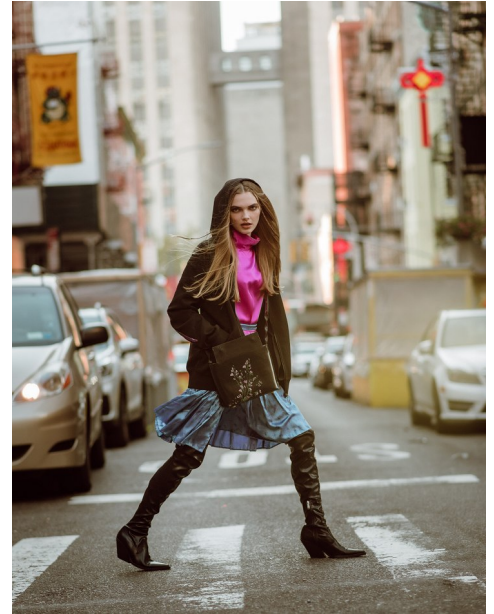

FENTON

MODEL MANAGEMENT

ASHLEY S

Height: 5'8" Dress: 2 US Bust: 32" Waist: 25" Hips: 36" Shoes: 7.5 US Hair: Blonde Eyes: Blue/Grey

FENTON

MODEL MANAGEMENT

ASHLEY S

Height: 5'8" Dress: 2 US Bust: 32" Waist: 25" Hips: 36" Shoes: 7.5 US Hair: Blonde Eyes: Blue/Grey

FENTON

MODEL MANAGEMENT

Vanity Teen

ASHLEY S

Height: 5'8" Dress: 2 US Bust: 32" Waist: 25" Hips: 36" Shoes: 7.5 US Hair: Blonde Eyes: Blue/Grey