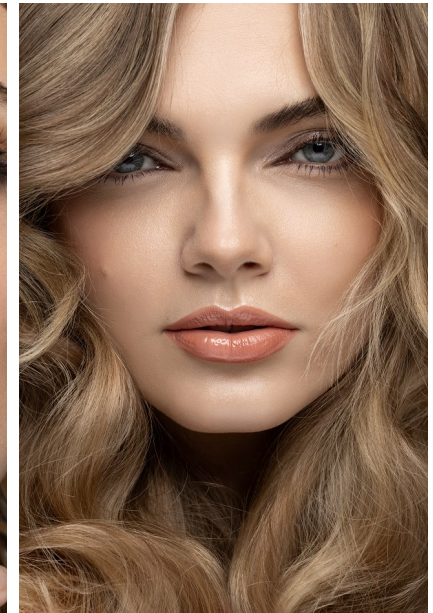

FENTON

MODEL MANAGEMENT

ASHLEY S

Height: 5'8" Dress: 2 US Bust: 32" Waist: 25" Hips: 36" Shoes: 7.5 US Hair: Blonde Eyes: Blue/Grey

FENTON

MODEL MANAGEMENT

ASHLEY S

Height: 5'8" Dress: 2 US Bust: 32" Waist: 25" Hips: 36" Shoes: 7.5 US Hair: Blonde Eyes: Blue/Grey

FENTON

MODEL MANAGEMENT

Vanity Teen

ASHLEY S

Height: 5'8" Dress: 2 US Bust: 32" Waist: 25" Hips: 36" Shoes: 7.5 US Hair: Blonde Eyes: Blue/Grey