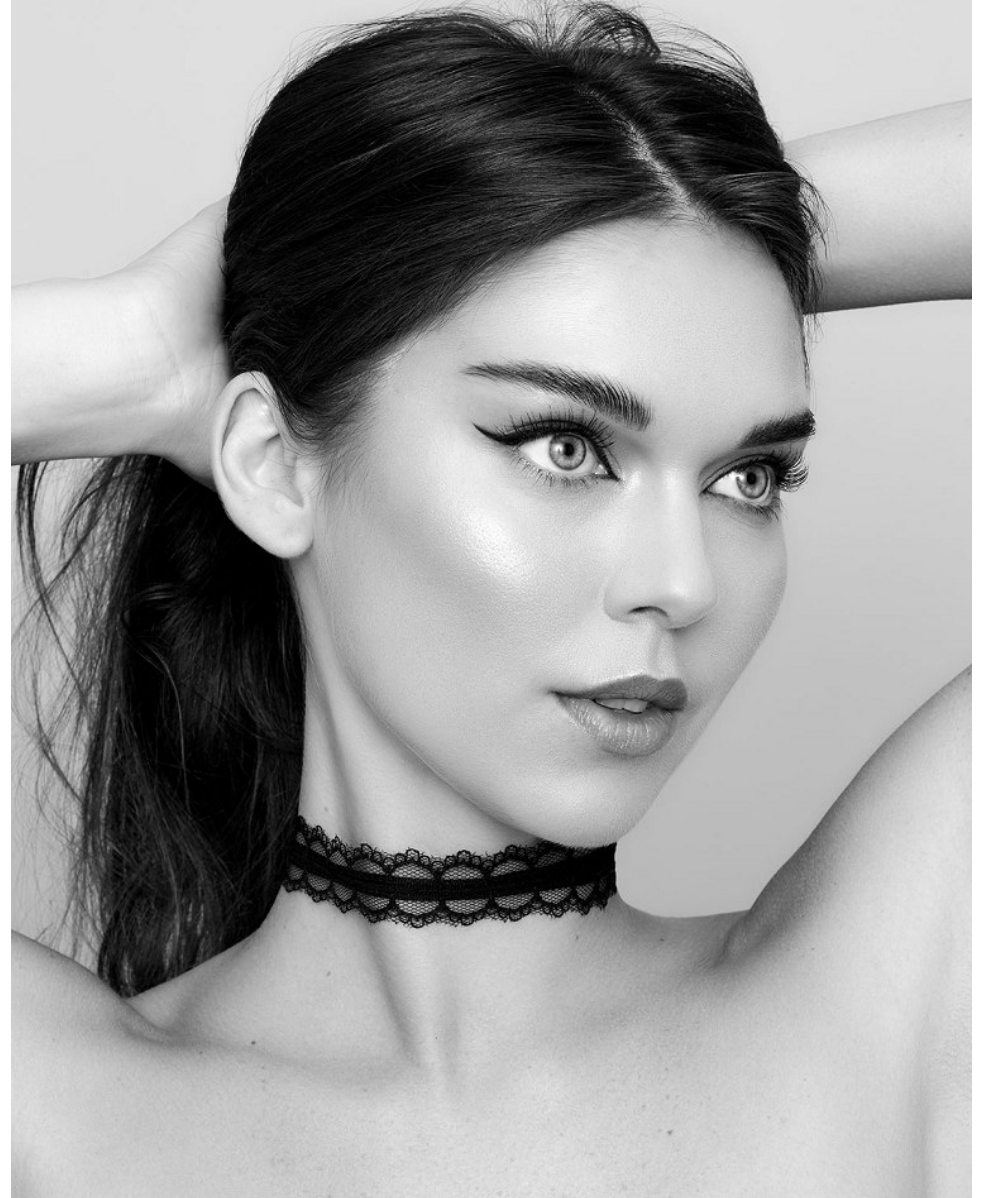

FENTON
MODEL MANAGEMENT

ANNA M

Height: 5'9" Dress: 2-4 US Bust: 34" Waist: 24" Hips: 35" Shoes: 7.5 US Hair: Brown Eyes: Green